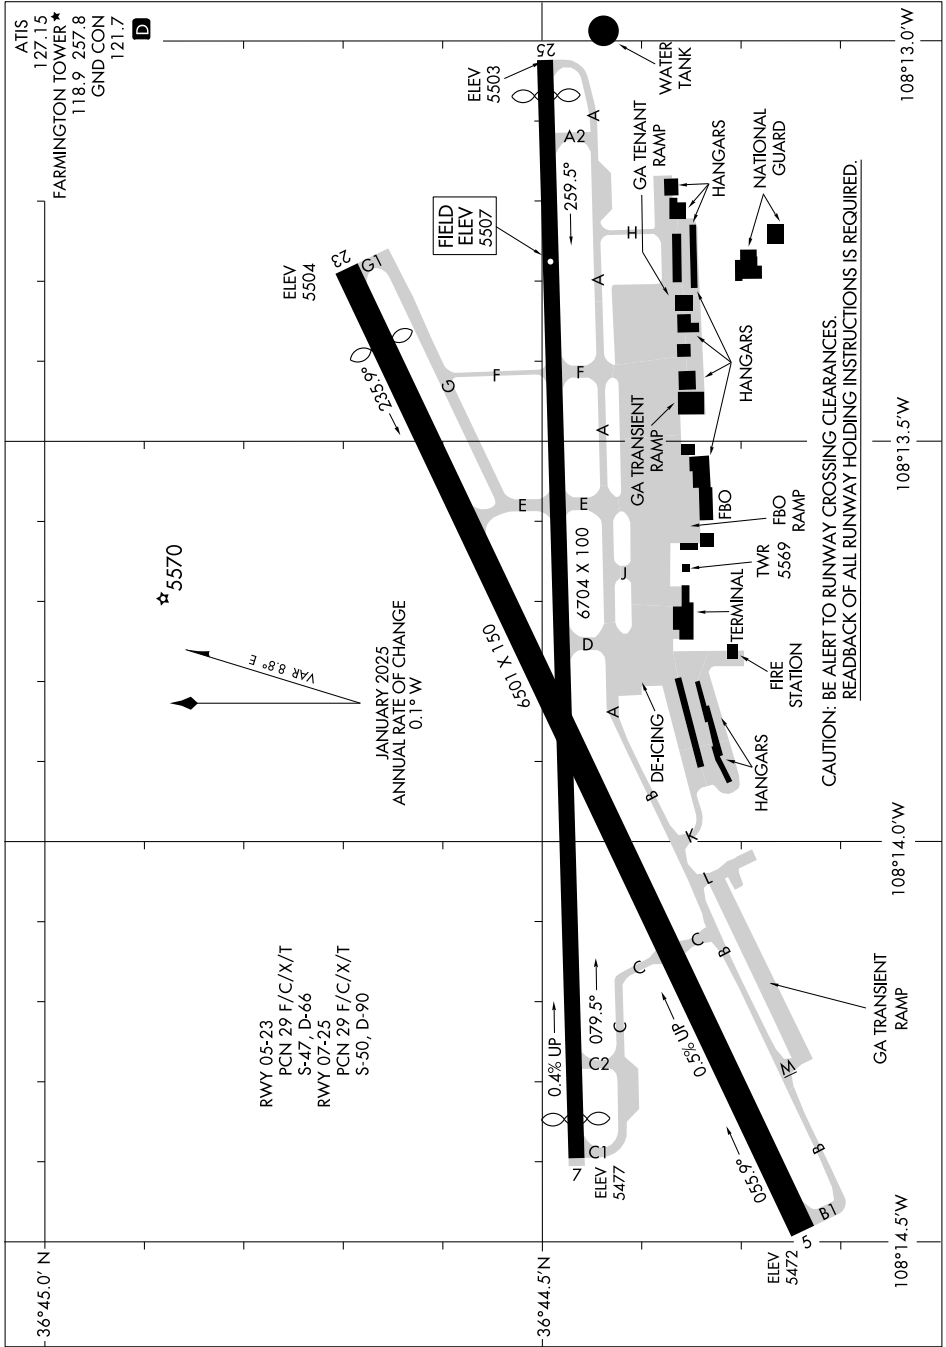

AIRPORT DIAGRAM

AL-493 (FAA)

FOUR CORNERS RGNL (FMN)
FARMINGTON, NEW MEXICO

SW-1, 17 APR 2025 to 15 MAY 2025

SW-1, 17 APR 2025 to 15 MAY 2025

AIRPORT DIAGRAM

FARMINGTON, NEW MEXICO
FOUR CORNERS RGNL (FMN)