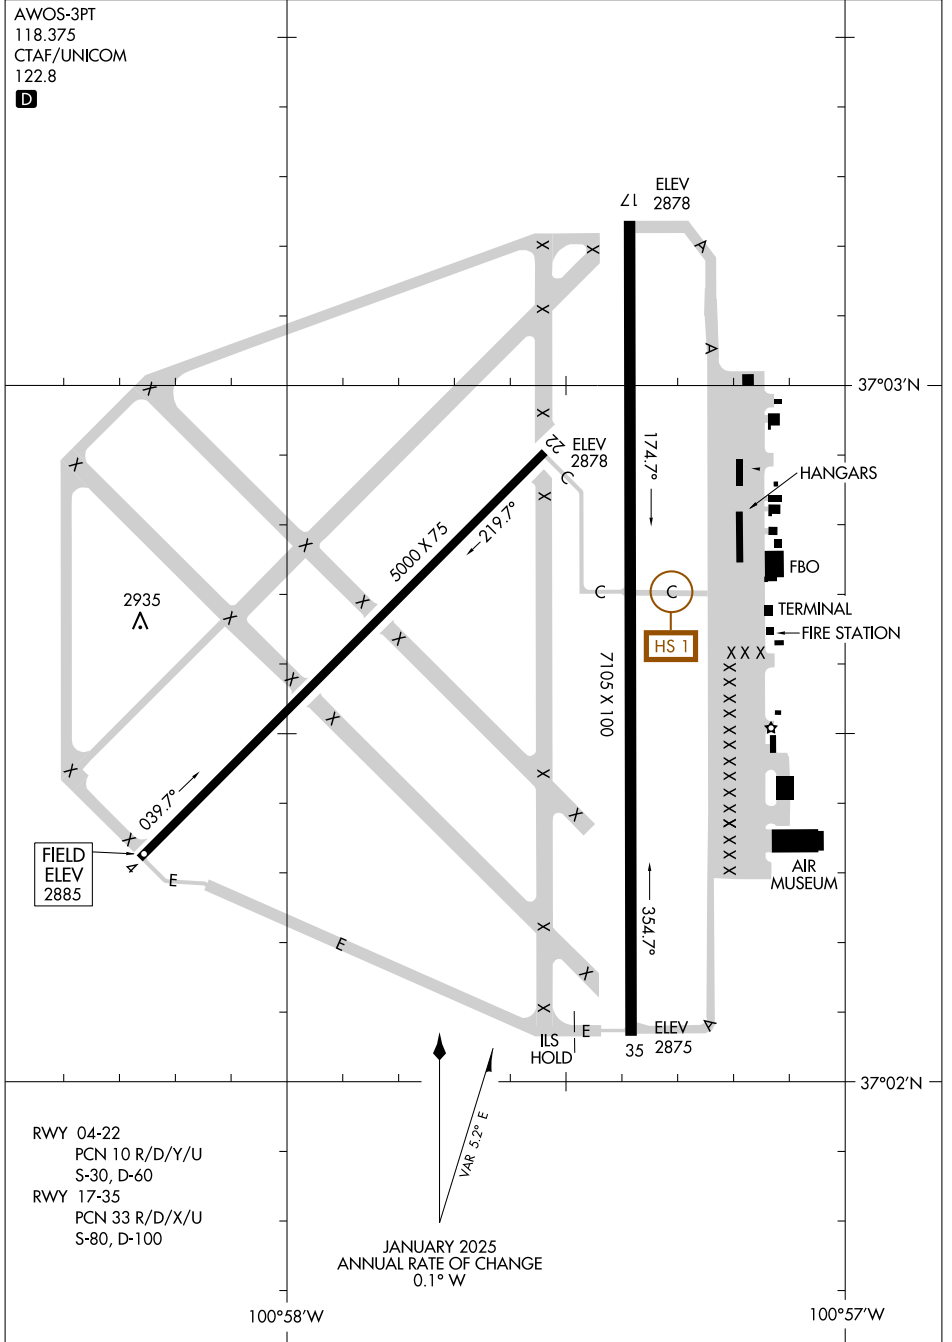

# AIRPORT DIAGRAM

AL-498 (FAA)

LIBERAL MID-AMERICA RGNL (LBL)  
LIBERAL, KANSAS

AWOS-3PT  
118.375  
CTAF/UNICOM  
122.8

NC-2, 17 APR 2025 to 15 MAY 2025

NC-2, 17 APR 2025 to 15 MAY 2025

RWY 04-22  
PCN 10 R/D/Y/U  
S-30, D-60

RWY 17-35  
PCN 33 R/D/X/U  
S-80, D-100

JANUARY 2025  
ANNUAL RATE OF CHANGE  
0.1° W

# AIRPORT DIAGRAM

25107

LIBERAL, KANSAS  
LIBERAL MID-AMERICA RGNL (LBL)