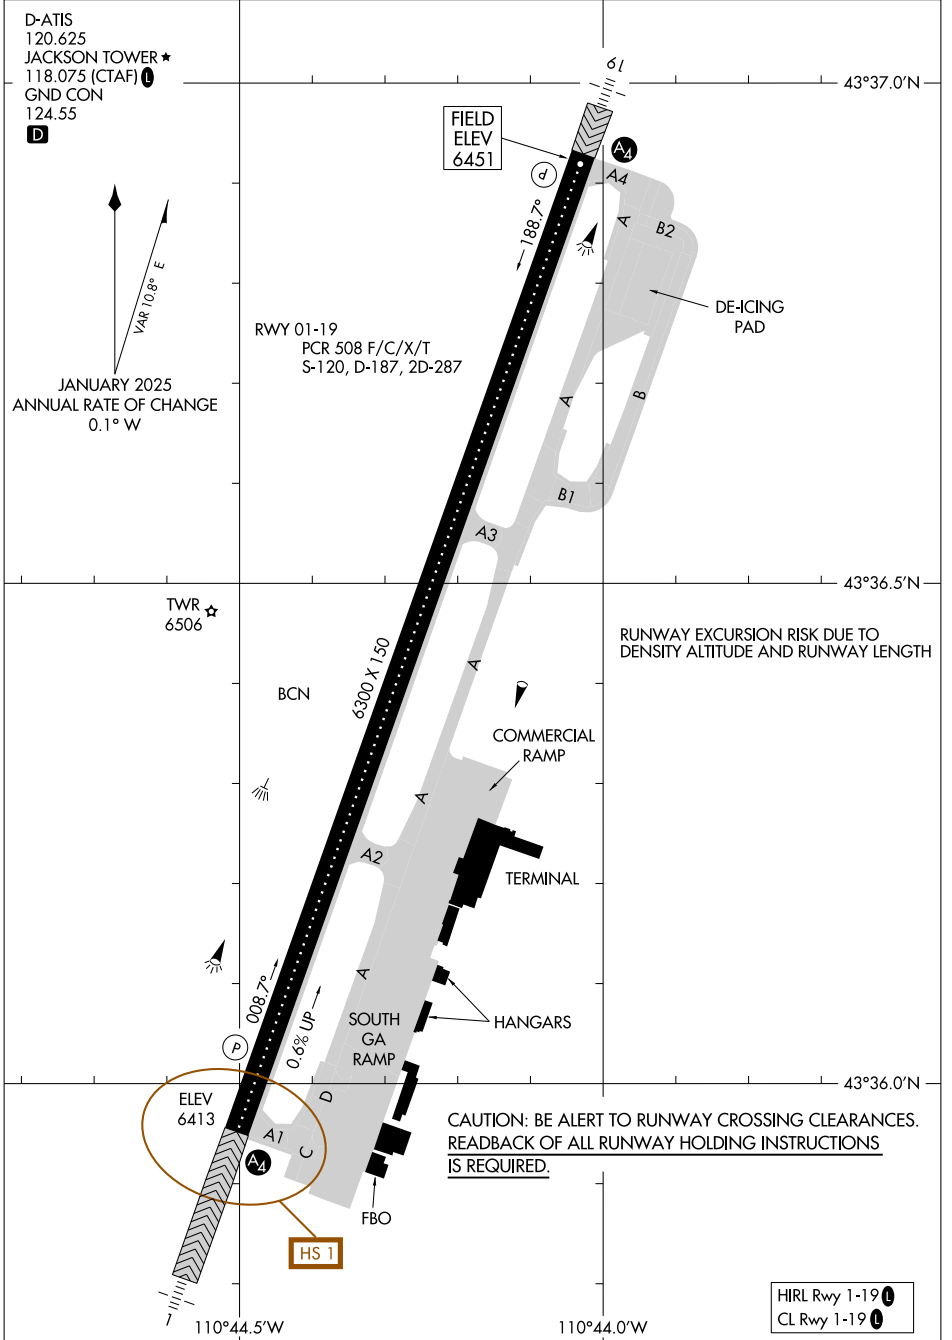

25107

# AIRPORT DIAGRAM

AL-504 (FAA)

JACKSON HOLE (JAC)  
JACKSON, WYOMING

NW-1, 17 APR 2025 to 15 MAY 2025

NW-1, 17 APR 2025 to 15 MAY 2025

# AIRPORT DIAGRAM

25107

JACKSON, WYOMING  
JACKSON HOLE (JAC)