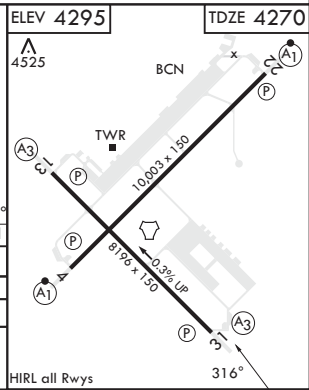

CLOVIS, NEW MEXICO

34°23'N - 103°19'W

CANNON AFB (KCVS)

Amdt 3 10OCT19

TACAN RWY 31

SW-1, 17 APR 2025 to 15 MAY 2025

SW-1, 17 APR 2025 to 15 MAY 2025