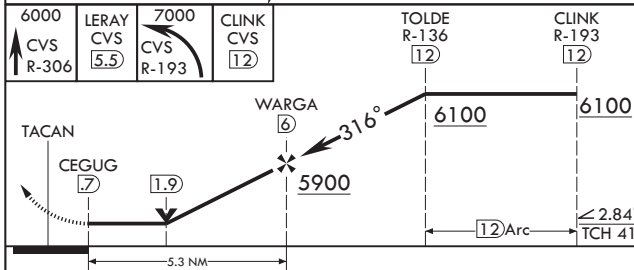

CANNON AFB (KCVS)

⚠ * When ALS inop, increase CAT AB vis to 1 mile, CAT CDE increase vis to 1 3/8 miles.

SSALR

 † MISSED APPROACH: Climb to 6000 out CVS TACAN R-306 to 5.5 DME (LERAY) then turn left climbing to 7000 intercept CVS TACAN R-193 to 12 DME (CLINK) and hold.

ATIS 119.1 269.9	CANNON APP CON 118.425 352.1	TOWER 120.4 270.25	GND CON 121.9 275.8	CLNC DEL 120.2 293.225
---------------------	---------------------------------	-----------------------	------------------------	---------------------------

	A		B		C		D		E	
S-31*	4700-½ 430 (500-½)		4700-¾ 430 (500-¾)		4860-1½ 565 (600-1½)		5000-2¼ 705 (800-2¼)		5020-2½ 725 (800-2½)	
CIRCLING	4840-1 545 (600-1)		4860-1½ 565 (600-1½)		5000-2¼ 705 (800-2¼)		5020-2½ 725 (800-2½)			