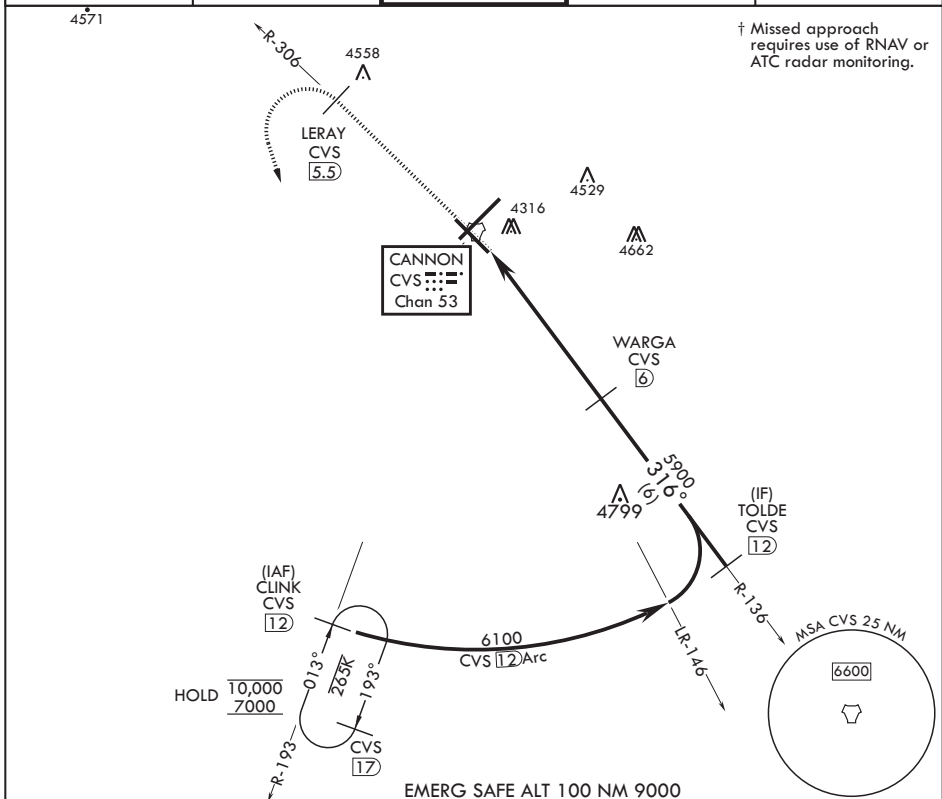

CLOVIS, NEW MEXICO

TACAN RWY 31

TACAN CVS Chan 53	APCH CRS 316°	Rwy ldg TDZE Arprt Elev	8196 4270 4295
----------------------	------------------	----------------------------	----------------------

AL-512 (USAF)

CANNON AFB (KCVS)

⚠ * When ALS inop, increase CAT AB vis to 1 mile, CAT CDE increase vis to 1 3/8 miles.

SSALR

 † MISSED APPROACH: Climb to 6000 out CVS TACAN R-306 to 5.5 DME (LERAY) then turn left climbing to 7000 intercept CVS TACAN R-193 to 12 DME (CLINK) and hold.

ATIS 119.1 269.9	CANNON APP CON 118.425 352.1	TOWER 120.4 270.25	GND CON 121.9 275.8	CLNC DEL 120.2 293.225
---------------------	---------------------------------	-----------------------	------------------------	---------------------------

CLOVIS, NEW MEXICO

34°23'N - 103°19'W

CANNON AFB (KCVS)

Amdt 3 10OCT19

TACAN RWY 31

SW-1, 17 APR 2025 to 15 MAY 2025

SW-1, 17 APR 2025 to 15 MAY 2025