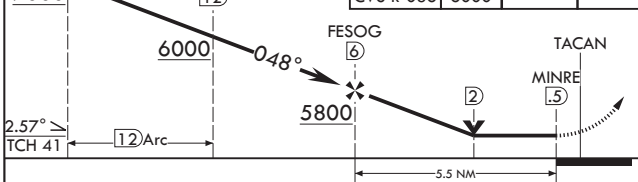

CANNON AFB (KCVS)

▼ * When ALS inop, increase CAT AB RVR to 55, vis to 1 mile; CAT CDE RVR to 60, vis to 1 1/8 miles.

ALSF-1 MISSED APPROACH: Climb to 6000 via CVS TACAN R-036 to 5.1 DME (FETEP), cross FETEP at or below 6000, then turn left climbing to 7000 to intercept CVS TACAN R-003 to 12 DME (HEDOB) and hold.

ATIS 119.1 269.9	CANNON APP CON 118.425 352.1	TOWER 120.4 270.25	GND CON 121.9 275.8	CLNC DEL 120.2 293.225
---------------------	---------------------------------	-----------------------	------------------------	---------------------------

CATEGORY	A	B	C	D	E
S-4*	4700/24 416 (500-½)		4700/40 416		5020-2½ (500-¾)
☐ CIRCLING	4840-1 545 (600-1)		4860-1½ 565 (600-1½)	5000-2¼ 705 (800-2¼)	5020-2½ 725 (800-2½)

SW-1, 17 APR 2025 to 15 MAY 2025

SW-1, 17 APR 2025 to 15 MAY 2025