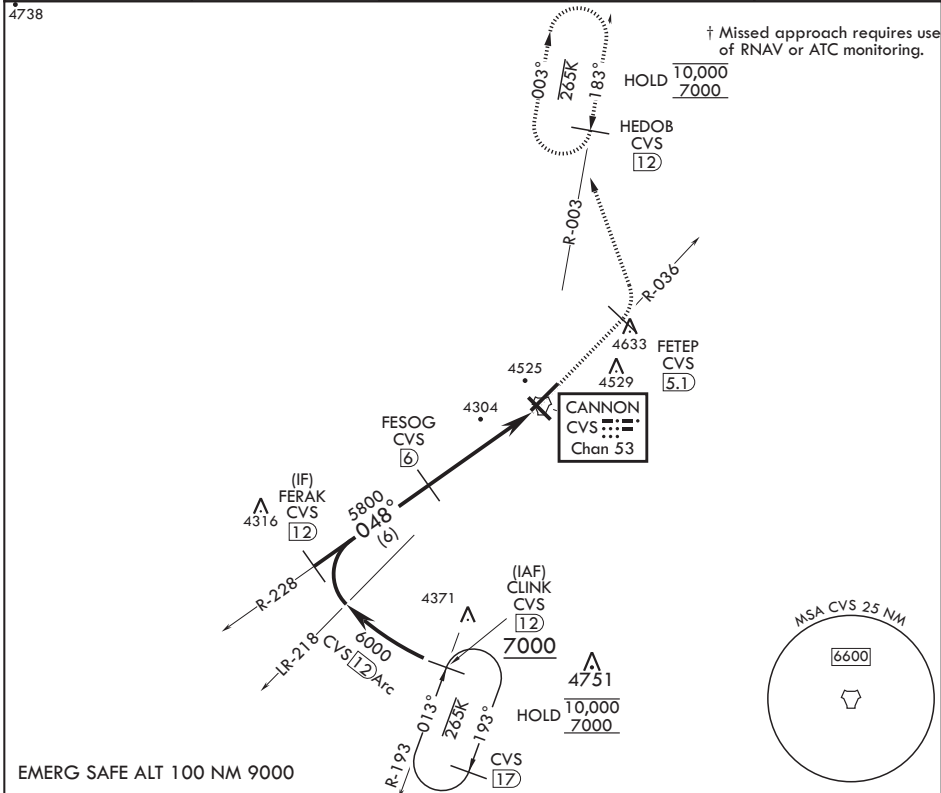

CLOVIS, NEW MEXICO

TACAN RWY 4

TACAN CVS Chan 53	APCH CRS 048°	Rwy ldg TDZE 4284	10,003 Arprt Elev 4295
----------------------	------------------	----------------------	------------------------------

AL-512 (USAF)

CANNON AFB (KCVS)

▼ * When ALS inop, increase CAT AB RVR to 55, vis to 1 mile; CAT CDE RVR to 60, vis to 1 1/8 miles.

ALSF-1 MISSED APPROACH: Climb to 6000 via CVS TACAN R-036 to 5.1 DME (FETEP), cross FETEP at or below 6000, then turn left climbing to 7000 to intercept CVS TACAN R-003 to 12 DME (HEDOB) and hold.

ATIS 119.1 269.9	CANNON APP CON 118.425 352.1	TOWER 120.4 270.25	GND CON 121.9 275.8	CLNC DEL 120.2 293.225
---------------------	---------------------------------	-----------------------	------------------------	---------------------------

CATEGORY	A	B	C	D	E
S-4*	4700/24 416 (500-½)		4700/40 416		5020-2½ (500-¾)
☐ CIRCLING	4840-1 545 (600-1)		4860-1½ 565 (600-1½)	5000-2¼ 705 (800-2¼)	5020-2½ 725 (800-2½)

SW-1, 17 APR 2025 to 15 MAY 2025

SW-1, 17 APR 2025 to 15 MAY 2025