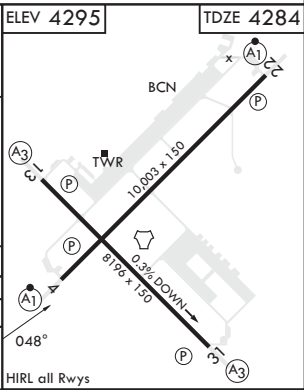

CLOVIS, NEW MEXICO

TACAN RWY 4

TACAN CVS Chan 53	APCH CRS 048°	Rwy ldg TDZE 4284	10,003 Arprt Elev 4295
----------------------	------------------	----------------------	------------------------------

AL-512 (USAF)

CANNON AFB (KCVS)

▼ * When ALS inop, increase CAT AB RVR to 55, vis to 1 mile; CAT CDE RVR to 60, vis to 1 1/8 miles.

ALSF-1 MISSED APPROACH: Climb to 6000 via CVS TACAN R-036 to 5.1 DME (FETEP), cross FETEP at or below 6000, then turn left climbing to 7000 to intercept CVS TACAN R-003 to 12 DME (HEDOB) and hold.

ATIS 119.1 269.9	CANNON APP CON 118.425 352.1	TOWER 120.4 270.25	GND CON 121.9 275.8	CLNC DEL 120.2 293.225
---------------------	---------------------------------	-----------------------	------------------------	---------------------------

CATEGORY	A	B	C	D	E
S-4*	4700/24 416 (500-½)		4700/40 416		5020-2½ (500-¾)
☐ CIRCLING	4840-1 545 (600-1)		4860-1½ 565 (600-1½)	5000-2¼ 705 (800-2¼)	5020-2½ 725 (800-2½)

SW-1, 17 APR 2025 to 15 MAY 2025

SW-1, 17 APR 2025 to 15 MAY 2025