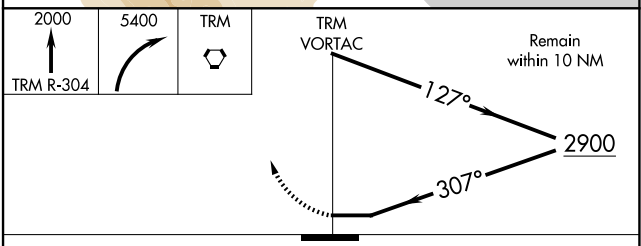

VORTAC TRM 116.2 Chan 109	APP CRS 307°	Rwy Idg TDZE Apt Elev	N/A N/A -115

VOR-A

JACQUELINE COCHRAN RGNL (TRM)

MISSED APPROACH: Climb to 2000 on TRM VORTAC R-304 then climbing right turn to 5400 direct TRM VORTAC and hold, continue climb-in-hold to 5400.

ASOS 118.325	SOCAL APP CON 135.275 251.1	CLNC DEL 120.225	UNICOM 123.0 (CTAF)

CATEGORY	A	B	C	D
C CIRCLING	1400-1¼ 1515 (1600-1¼)	1400-1½ 1515 (1600-1½)	1400-3	1515 (1600-3)

VOR-A

SW-3, 17 APR 2025 to 15 MAY 2025

SW-3, 17 APR 2025 to 15 MAY 2025