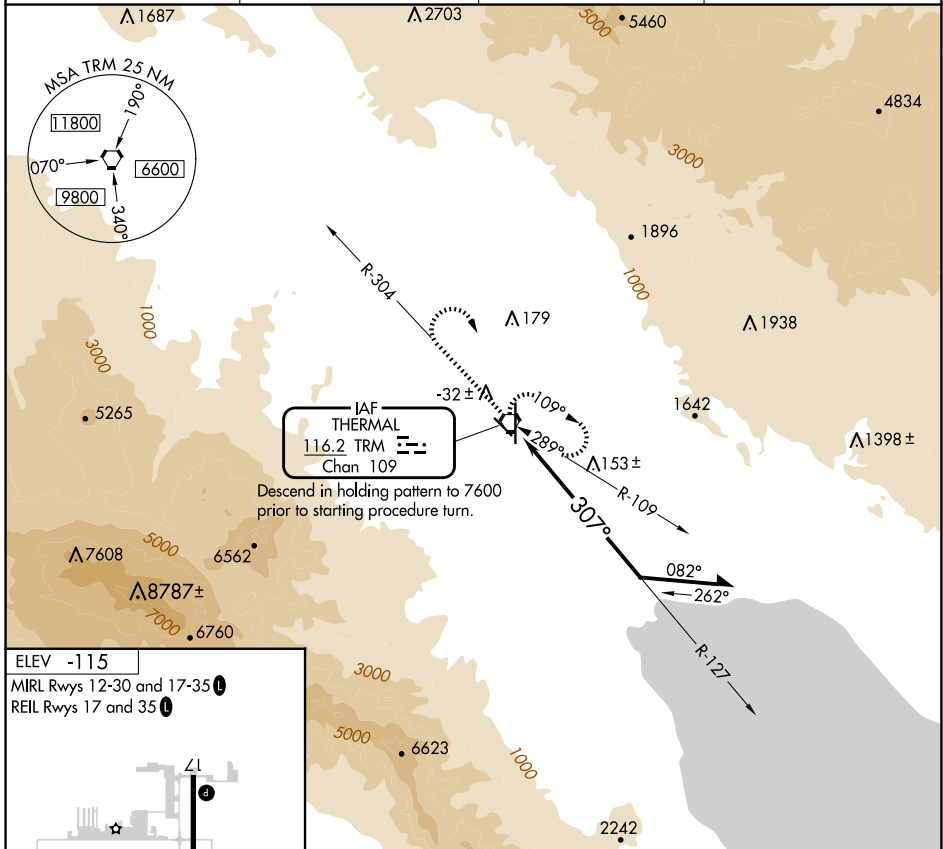

VORTAC TRM 116.2 Chan 109	APP CRS 307°	Rwy Idg TDZE Apt Elev	N/A N/A -115
---	------------------------	-----------------------------	---

VOR-A

JACQUELINE COCHRAN RGNL (TRM)

MISSED APPROACH: Climb to 2000 on TRM VORTAC R-304 then climbing right turn to 5400 direct TRM VORTAC and hold, continue climb-in-hold to 5400.

ASOS 118.325	SOCAL APP CON 135.275 251.1	CLNC DEL 120.225	UNICOM 123.0 (CTAF)
------------------------	---------------------------------------	----------------------------	-------------------------------

CATEGORY	A	B	C	D
C CIRCLING	1400-1¼ 1515 (1600-1¼)	1400-1½ 1515 (1600-1½)	1400-3	1515 (1600-3)

VOR-A

SW-3, 17 APR 2025 to 15 MAY 2025

SW-3, 17 APR 2025 to 15 MAY 2025