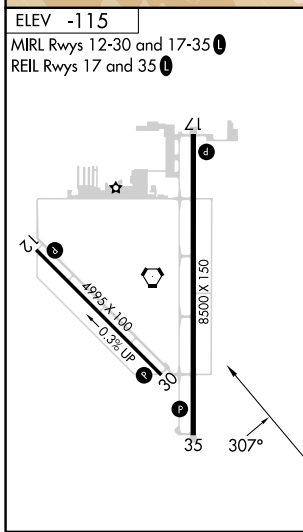

VORTAC TRM 116.2 Chan 109	APP CRS 307°	Rwy Idg TDZE Apt Elev	N/A N/A -115
---	------------------------	-----------------------------	---

VOR-A

JACQUELINE COCHRAN RGNL (TRM)

MISSED APPROACH: Climb to 2000 on TRM VORTAC R-304 then climbing right turn to 5400 direct TRM VORTAC and hold, continue climb-in-hold to 5400.

ASOS 118.325	SOCAL APP CON 135.275 251.1	CLNC DEL 120.225	UNICOM 123.0 (CTAF)
------------------------	---------------------------------------	----------------------------	-------------------------------

CATEGORY	A	B	C	D
C CIRCLING	1400-1¼ 1515 (1600-1¼)	1400-1½ 1515 (1600-1½)	1400-3	1515 (1600-3)

VOR-A

SW-3, 17 APR 2025 to 15 MAY 2025

SW-3, 17 APR 2025 to 15 MAY 2025