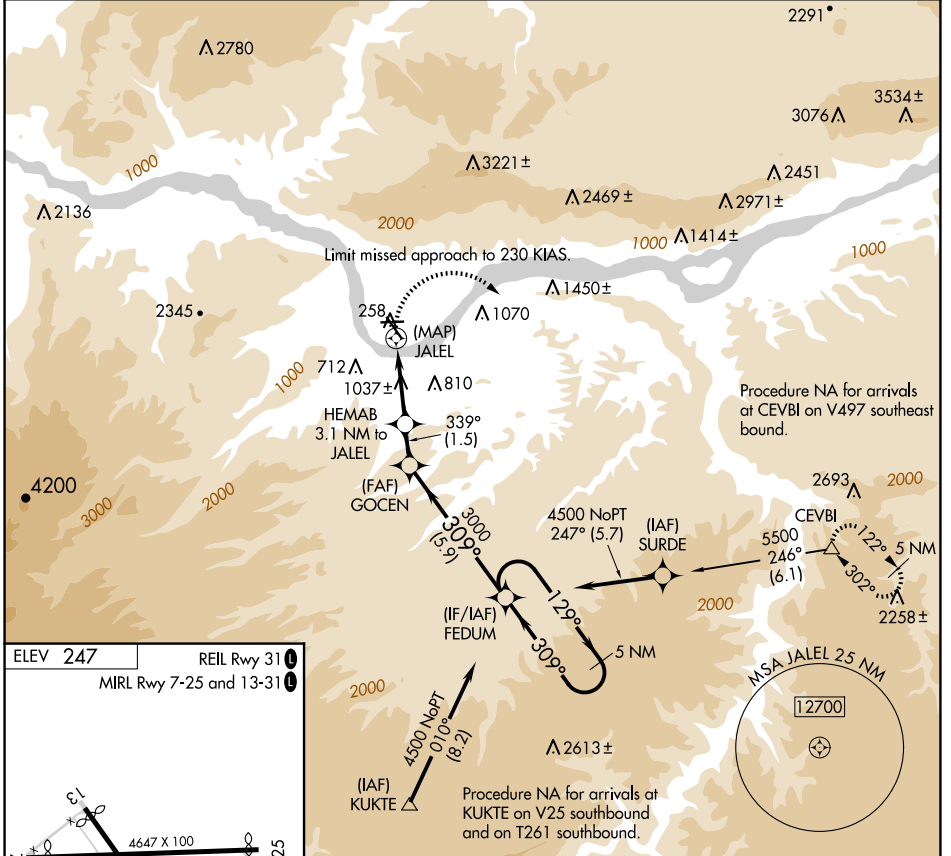

APP CRS 339°	Rwy Idg TDZE Apt Elev	N/A N/A 247
------------------------	-----------------------------	--------------------------

RNAV (GPS)-A

COLUMBIA GORGE RGNL/THE DALLES MUNI (DLS)

⚠ Circling to Rwy 7, 31 NA at night. When local altimeter setting not received, procedure NA. Circling NA for Cat D north of Rwy 7 and northeast of Rwy 31. DME/DME RNP-0.3 NA.

⚠ MISSED APPROACH: Climbing right turn to 4500 direct CEVBI and hold.

ASOS 135.175	SEATTLE CENTER 119.65 257.6	UNICOM 123.0 (CTAF) 0
------------------------	---------------------------------------	---------------------------------

ELEV 247 REIL Rwy 31
MIRL Rwy 7-25 and 13-31

CATEGORY	A	B	C	D
C CIRCLING	1320-1¼ 1073 (1100-1¼)	1340-1½ 1093 (1100-1½)	1720-3 1473 (1500-3)	2100-3 1853 (1900-3)

NW-1, 17 APR 2025 to 15 MAY 2025

NW-1, 17 APR 2025 to 15 MAY 2025