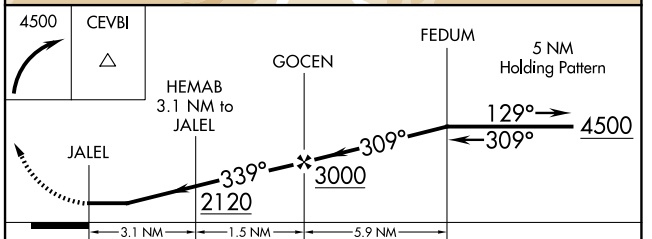

CATEGORY	A	B	C	D
C CIRCLING	1320-1¼ 1073 (1100-1¼)	1340-1½ 1093 (1100-1½)	1720-3 1473 (1500-3)	2100-3 1853 (1900-3)

NW-1, 17 APR 2025 to 15 MAY 2025

NW-1, 17 APR 2025 to 15 MAY 2025