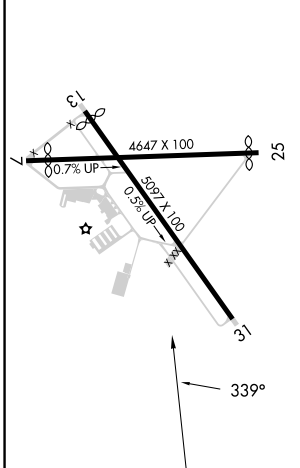

APP CRS 339°	Rwy Idg TDZE Apt Elev	N/A N/A 247
------------------------	-----------------------------	--------------------------

RNAV (GPS)-A

COLUMBIA GORGE RGNL/THE DALLES MUNI (DLS)

⚠ Circling to Rwy 7, 31 NA at night. When local altimeter setting not received, procedure NA. Circling NA for Cat D north of Rwy 7 and northeast of Rwy 31. DME/DME RNP-0.3 NA.

⚠ MISSED APPROACH: Climbing right turn to 4500 direct CEVBI and hold.

ASOS 135.175	SEATTLE CENTER 119.65 257.6	UNICOM 123.0 (CTAF) 0
------------------------	---------------------------------------	---------------------------------

ELEV 247 REIL Rwy 31
MIRL Rwy 7-25 and 13-31

CATEGORY	A	B	C	D
C CIRCLING	1320-1¼ 1073 (1100-1¼)	1340-1½ 1093 (1100-1½)	1720-3 1473 (1500-3)	2100-3 1853 (1900-3)

NW-1, 17 APR 2025 to 15 MAY 2025

NW-1, 17 APR 2025 to 15 MAY 2025