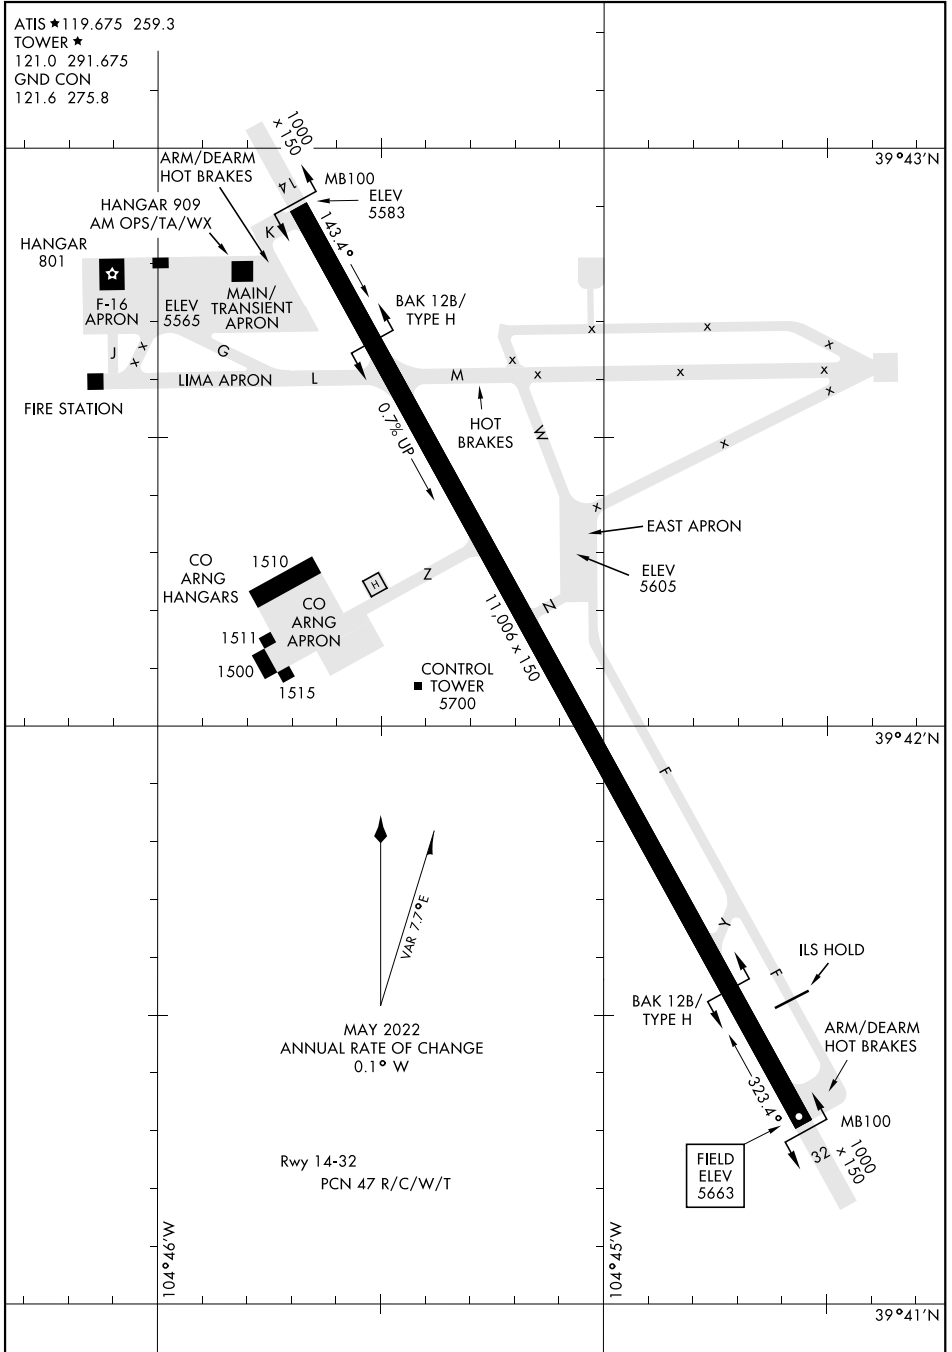

# AIRPORT DIAGRAM

[USAF]

BUCKLEY SFB (KBKF)

AURORA, COLORADO

ATIS ★ 119.675 259.3  
 TOWER ★  
 121.0 291.675  
 GND CON  
 121.6 275.8

SW-1, 17 APR 2025 to 15 MAY 2025

SW-1, 17 APR 2025 to 15 MAY 2025

# AIRPORT DIAGRAM

AURORA, COLORADO

BUCKLEY SFB (KBKF)

MAY 2022  
 ANNUAL RATE OF CHANGE  
 0.1° W

Rwy 14-32  
 PCN 47 R/C/W/T