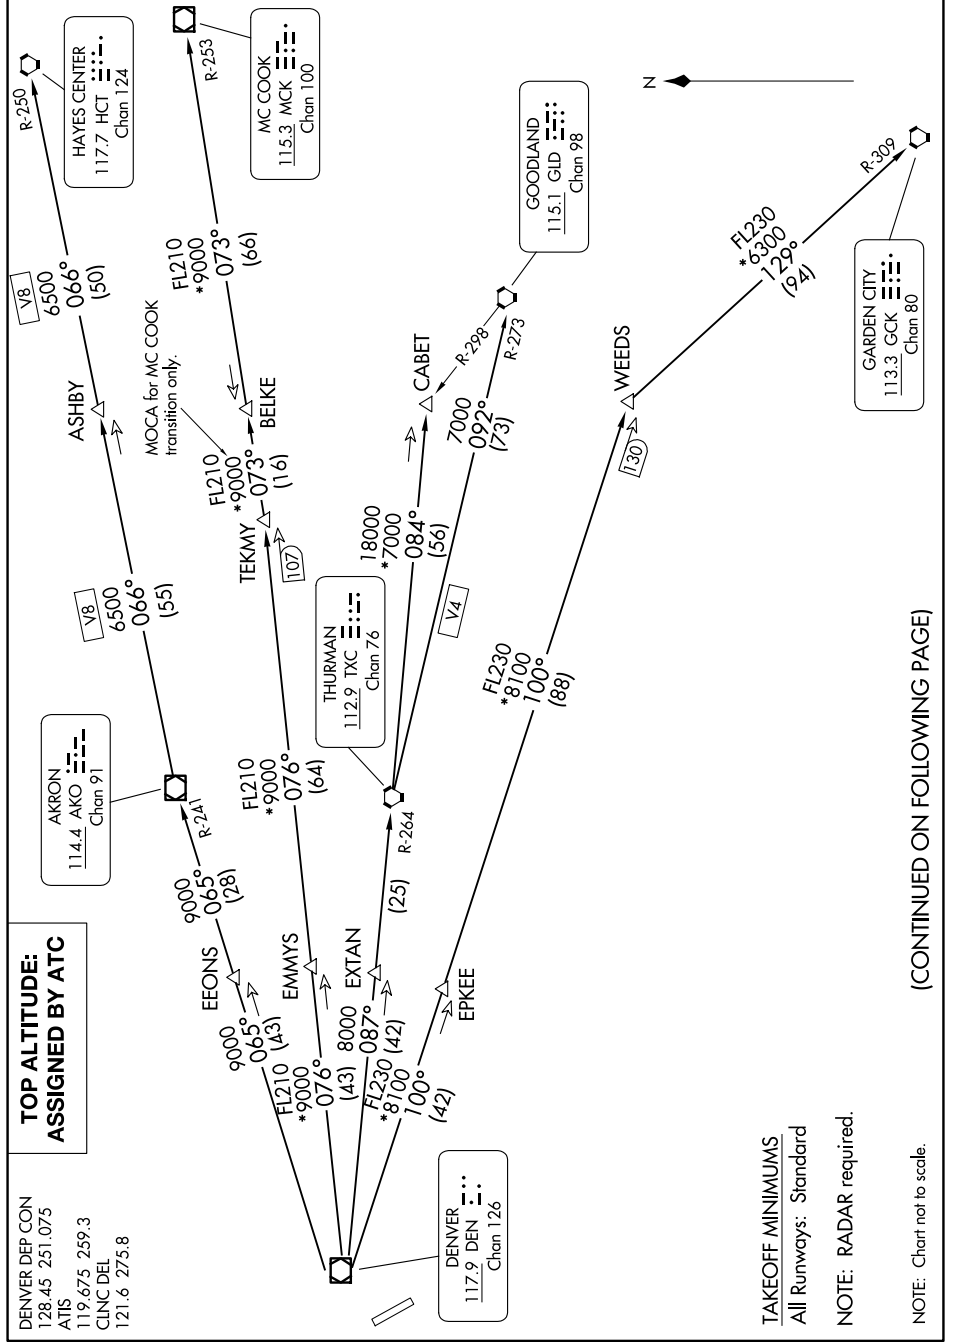

PLAINS ONE DEPARTURE

AL-538 (FAA)

BUCKLEY SPACE FORCE BASE (BKF)
AURORA, COLORADO

SW-1, 17 APR 2025 to 15 MAY 2025

SW-1, 17 APR 2025 to 15 MAY 2025

PLAINS ONE DEPARTURE

AURORA, COLORADO
BUCKLEY SPACE FORCE BASE (BKF)

(CONTINUED ON FOLLOWING PAGE)