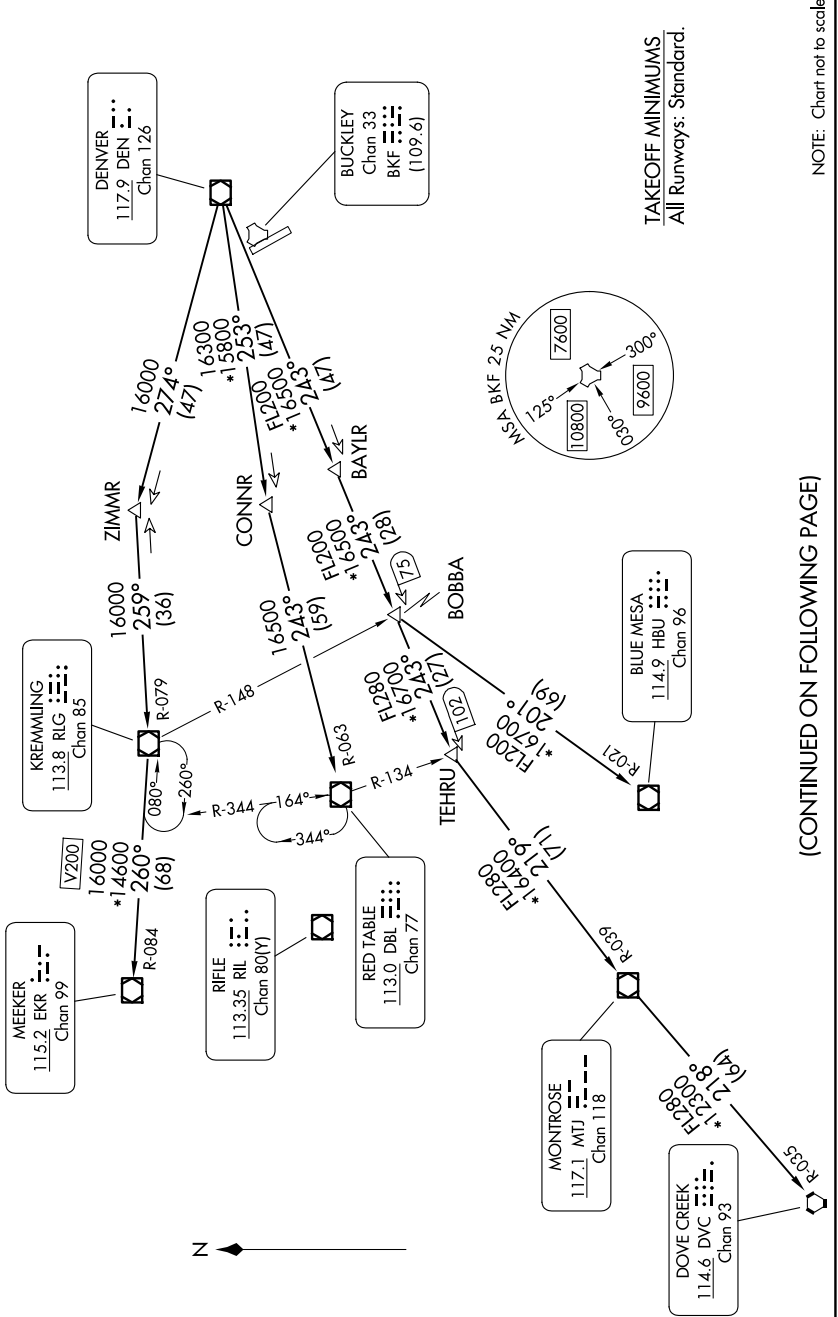

TOP ALTITUDE:
ASSIGNED BY ATC

RADAR required.

SW-1, 17 APR 2025 to 15 MAY 2025

DENVER DEP CON
128.45 251.075
CLINC DEL
121.6 275.8

TAKEOFF MINIMUMS
All Runways: Standard.

NOTE: Chart not to scale.

(CONTINUED ON FOLLOWING PAGE)

SW-1, 17 APR 2025 to 15 MAY 2025