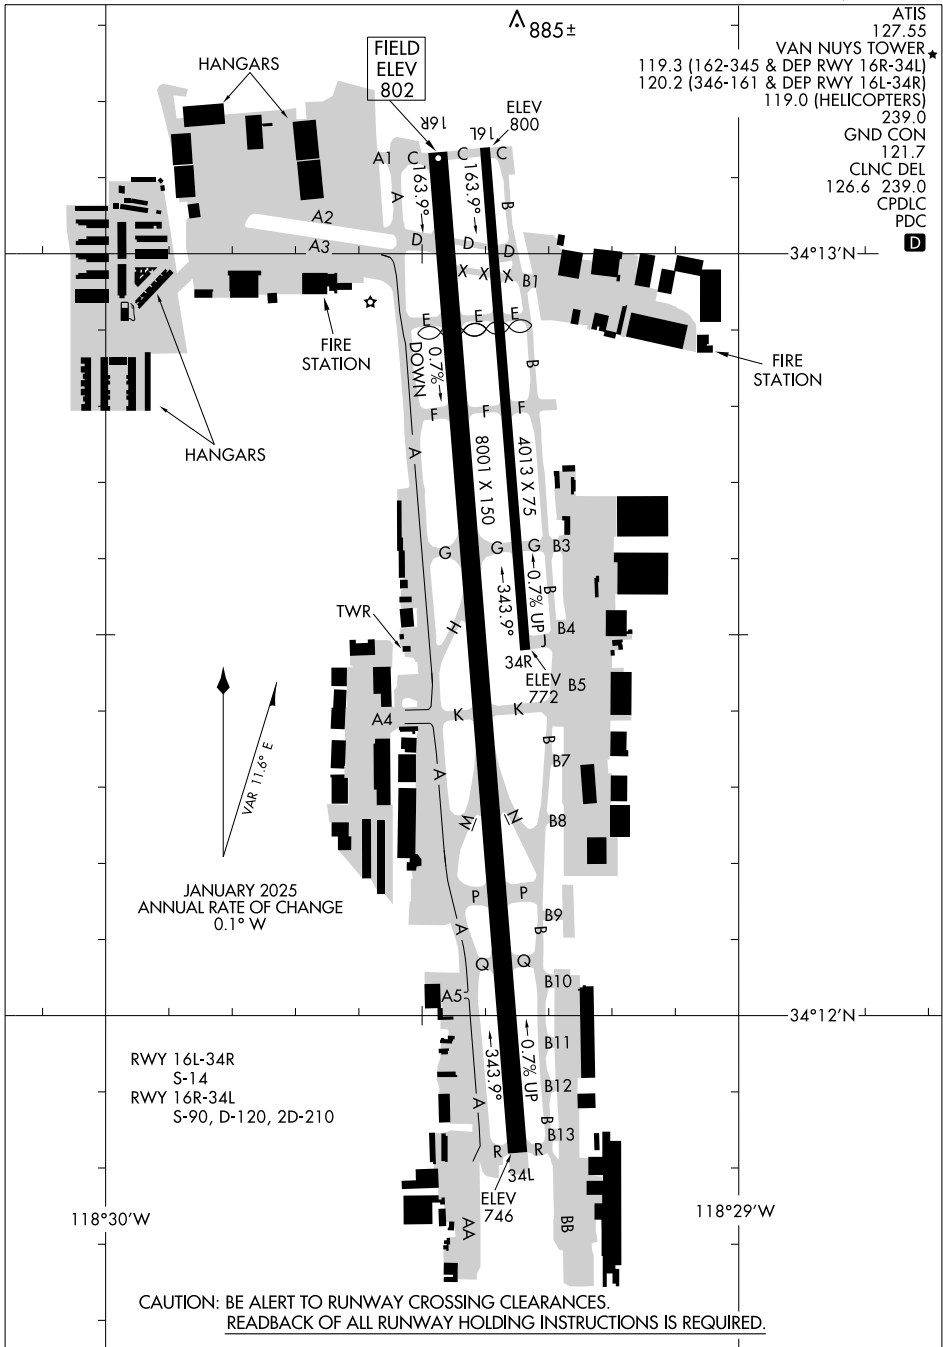

# AIRPORT DIAGRAM

AL-552 (FAA)

VAN NUYS (VNY)  
VAN NUYS, CALIFORNIA

SW-3, 17 APR 2025 to 15 MAY 2025

SW-3, 17 APR 2025 to 15 MAY 2025

RWY 16L-34R  
S-14  
RWY 16R-34L  
S-90, D-120, 2D-210

CAUTION: BE ALERT TO RUNWAY CROSSING CLEARANCES.  
READBCK OF ALL RUNWAY HOLDING INSTRUCTIONS IS REQUIRED.

# AIRPORT DIAGRAM

VAN NUYS, CALIFORNIA  
VAN NUYS (VNY)