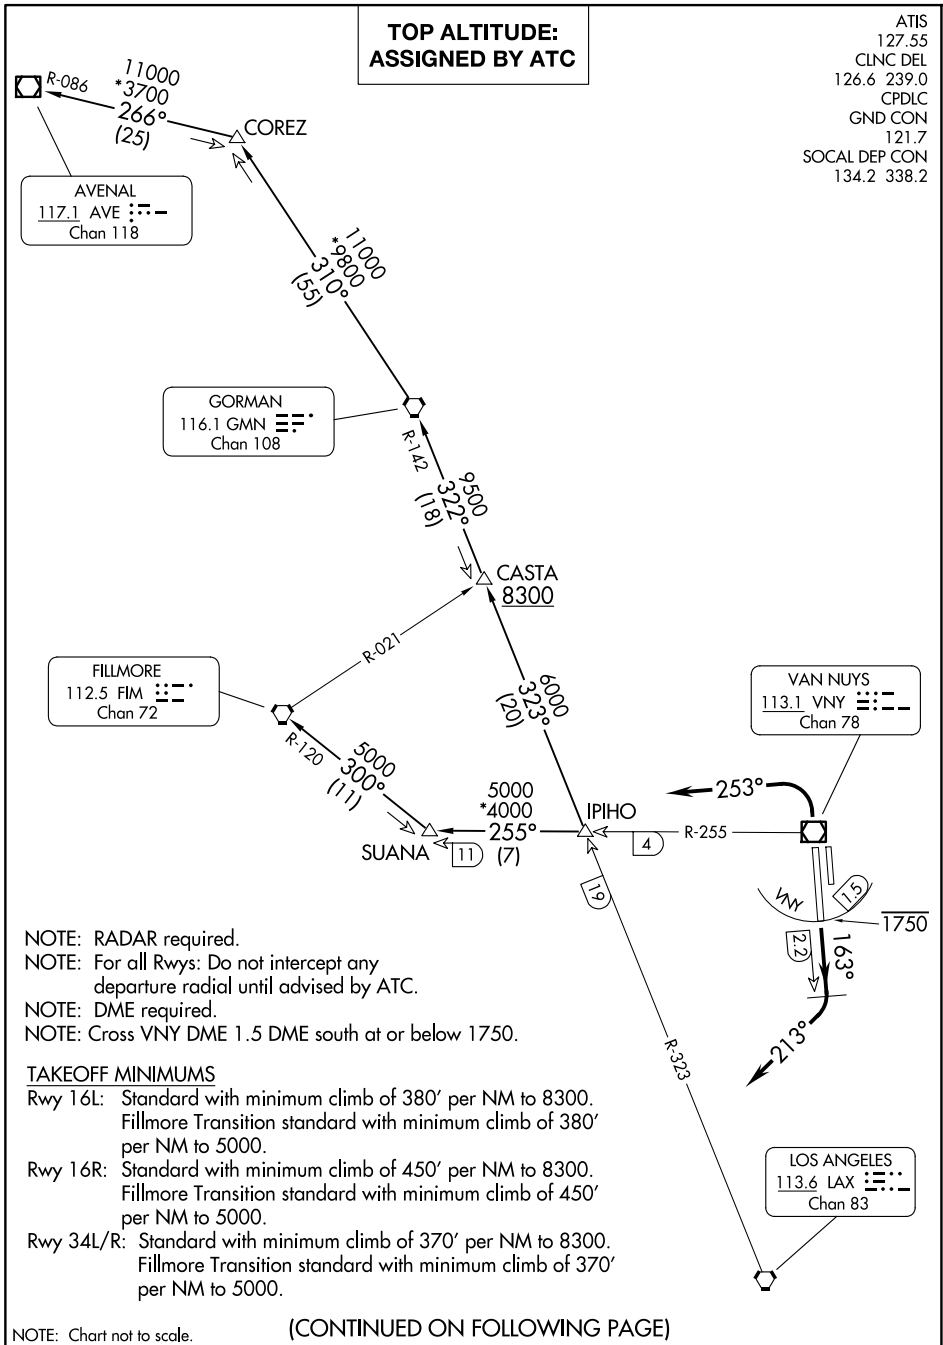

**TOP ALTITUDE:
ASSIGNED BY ATC**

ATIS
127.55
CLNC DEL
126.6 239.0
CPDLC
GND CON
121.7
SOCAL DEP CON
134.2 338.2

SW-3, 17 APR 2025 to 15 MAY 2025

SW-3, 17 APR 2025 to 15 MAY 2025