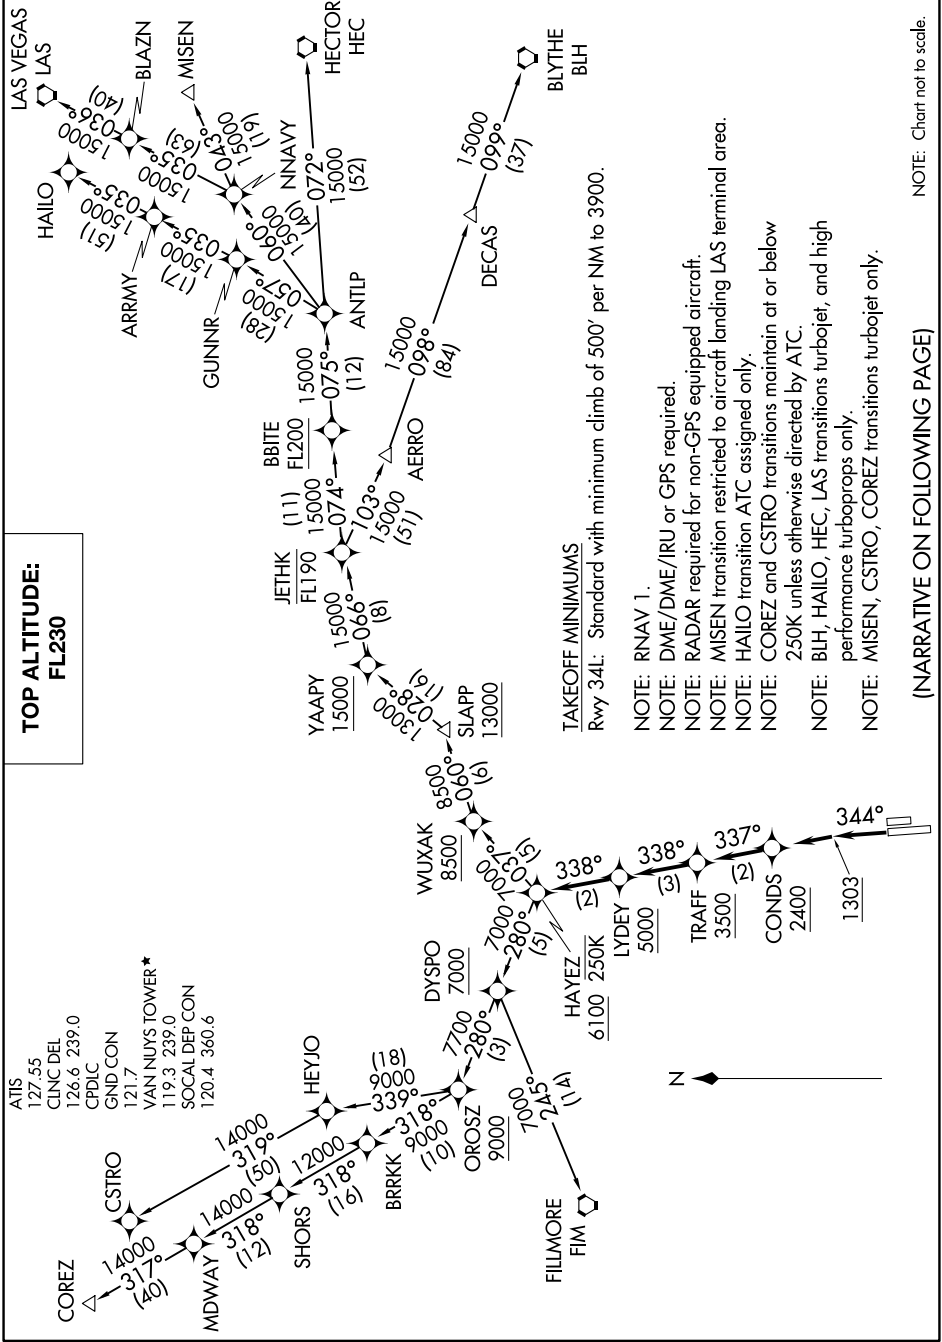

HAYEZ NINE DEPARTURE (RNAV)

AL-552 (FAA)

VAN NUYS (VNY)
VAN NUYS, CALIFORNIA

SW-3, 17 APR 2025 to 15 MAY 2025

**TOP ALTITUDE:
FL230**

NOTE: Chart not to scale.

(NARRATIVE ON FOLLOWING PAGE)

SW-3, 17 APR 2025 to 15 MAY 2025

HAYEZ NINE DEPARTURE (RNAV)

VAN NUYS, CALIFORNIA
VAN NUYS (VNY)