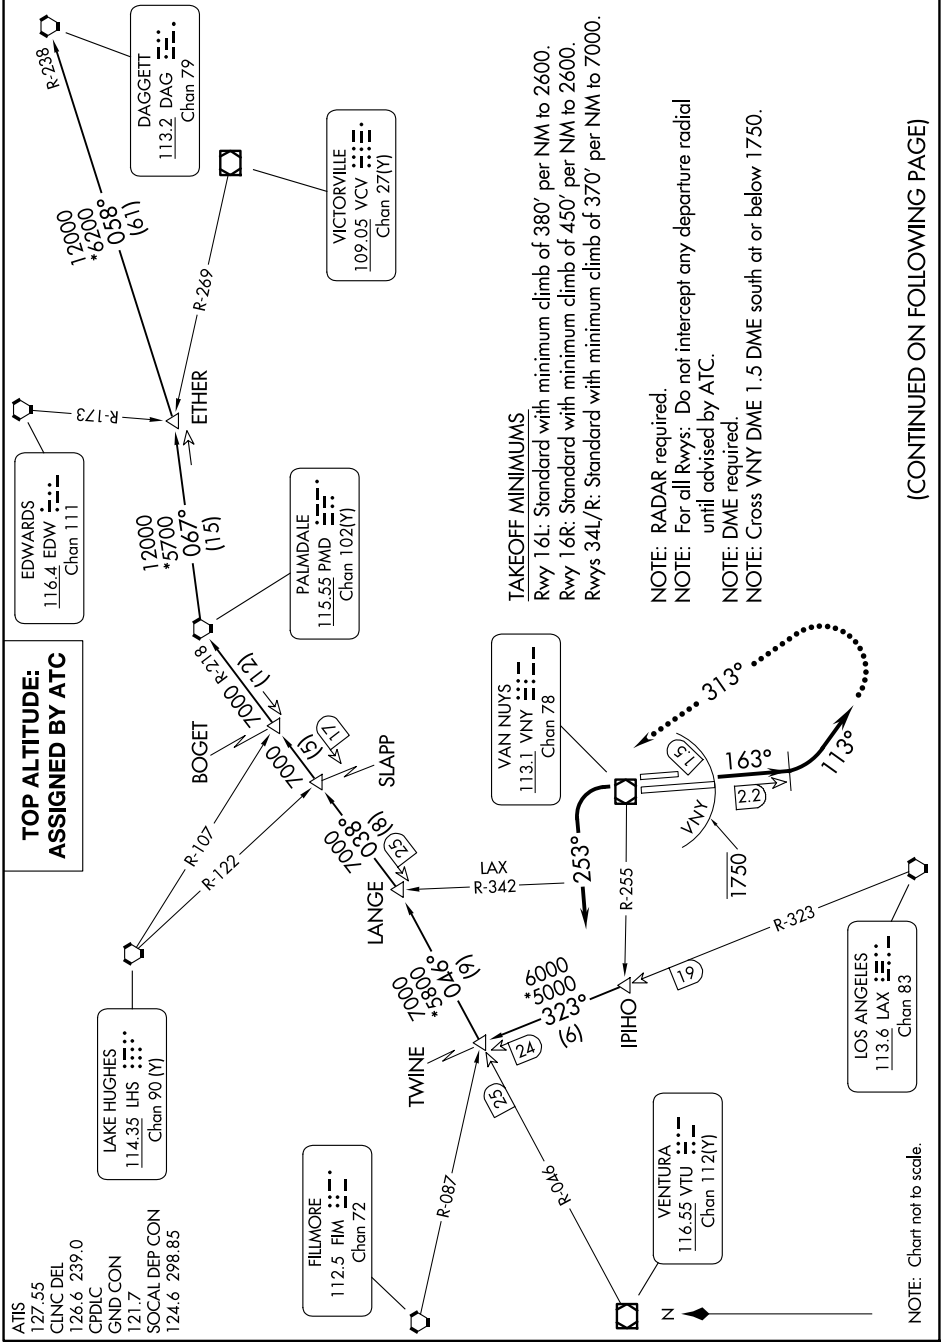

NEWHALL ONE DEPARTURE

AL-552 (FAA)

VAN NUYS (VNY)
VAN NUYS, CALIFORNIA

SW-3, 17 APR 2025 to 15 MAY 2025

NEWHALL ONE DEPARTURE

VAN NUYS, CALIFORNIA
VAN NUYS (VNY)

(CONTINUED ON FOLLOWING PAGE)

SW-3, 17 APR 2025 to 15 MAY 2025

NOTE: Chart not to scale.