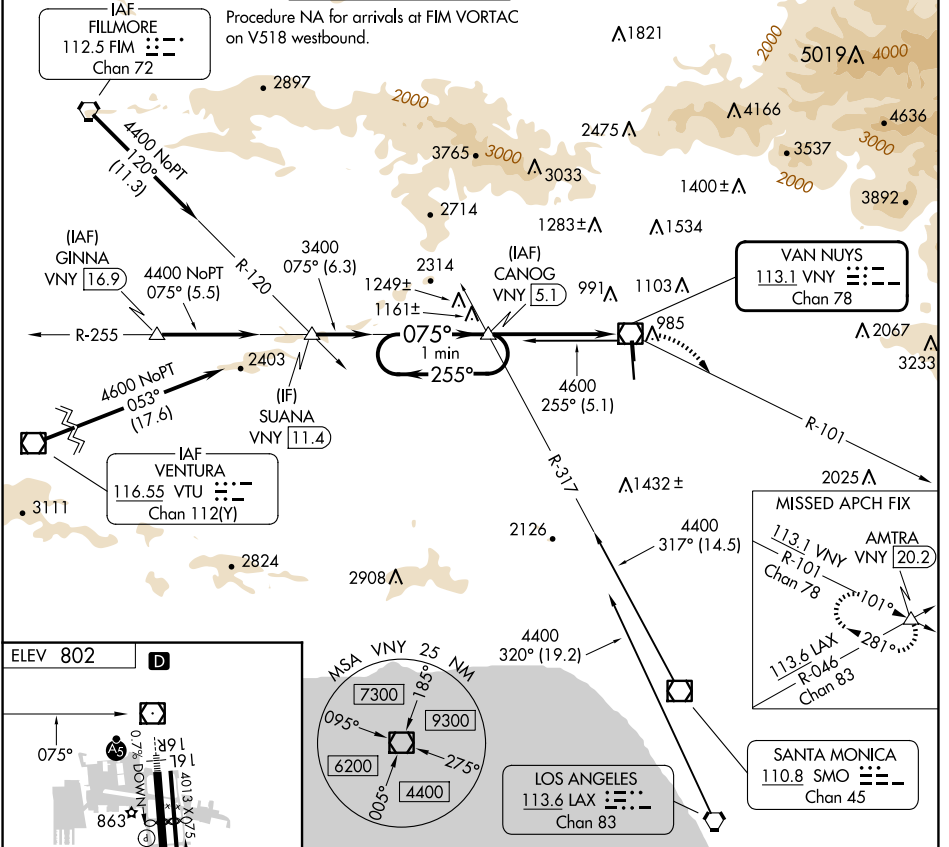

VOR/DME VNY 113.1 Chan 78	APP CRS 075°	Rwy Idg TDZE Apt Elev	N/A N/A 802
---	------------------------	-----------------------------	--

VOR-A

VAN NUYS (VNY)

⚠ Circling Rwy 16L NA at night. MISSED APPROACH: Climbing right turn to 4000 on VNY VOR/DME R-101 to AMTRA INT./20.2 DME and hold.

ATIS 127.55	SOCAL APP CON 120.4 360.6 (NORTH) 134.2 338.2 (WEST)	VAN NUYS TOWER * 119.3 (CTAF) 0 239.0	GND CON 121.7	CLNC DEL 126.6 239.0	CPDLC	UNICOM 122.95
-----------------------	--	--	-------------------------	--------------------------------	-------	-------------------------

CATEGORY	A	B	C	D
☑ CIRCLING	1500-1	698 (700-1)	1500-2 698 (700-2)	2060-3 1258 (1300-3)

SW-3, 17 APR 2025 to 15 MAY 2025

SW-3, 17 APR 2025 to 15 MAY 2025