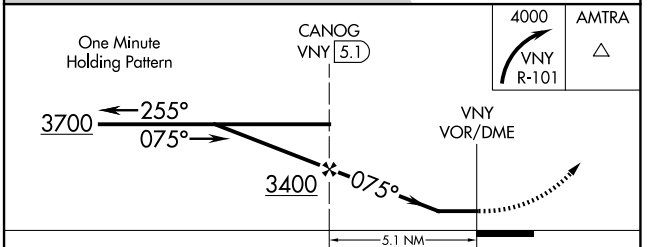

VOR/DME VNY 113.1 Chan 78	APP CRS 075°	Rwy Idg TDZE Apt Elev	N/A N/A 802

VOR-A

VAN NUYS (VNY)

⚠ Circling Rwy 16L NA at night. MISSED APPROACH: Climbing right turn to 4000 on VNY VOR/DME R-101 to AMTRA INT./20.2 DME and hold.

ATIS 127.55	SOCAL APP CON 120.4 360.6 (NORTH) 134.2 338.2 (WEST)	VAN NUYS TOWER * 119.3 (CTAF) 0 239.0	GND CON 121.7	CLNC DEL 126.6 239.0	CPDLC	UNICOM 122.95

CATEGORY	A	B	C	D
☑ CIRCLING	1500-1	698 (700-1)	1500-2 698 (700-2)	2060-3 1258 (1300-3)

SW-3, 17 APR 2025 to 15 MAY 2025

SW-3, 17 APR 2025 to 15 MAY 2025