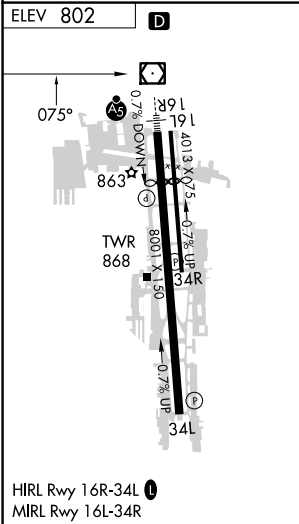

VOR/DME VNY 113.1 Chan 78	APP CRS 075°	Rwy Idg TDZE Apt Elev	N/A N/A 802
---	------------------------	-----------------------------	--

VOR-A

VAN NUYS (VNY)

⚠ Circling Rwy 16L NA at night. MISSED APPROACH: Climbing right turn to 4000 on VNY VOR/DME R-101 to AMTRA INT./20.2 DME and hold.

ATIS 127.55	SOCAL APP CON 120.4 360.6 (NORTH) 134.2 338.2 (WEST)	VAN NUYS TOWER * 119.3 (CTAF) 0 239.0	GND CON 121.7	CLNC DEL 126.6 239.0	CPDLC	UNICOM 122.95
-----------------------	--	--	-------------------------	--------------------------------	-------	-------------------------

CATEGORY	A	B	C	D
☑ CIRCLING	1500-1	698 (700-1)	1500-2 698 (700-2)	2060-3 1258 (1300-3)

SW-3, 17 APR 2025 to 15 MAY 2025

SW-3, 17 APR 2025 to 15 MAY 2025