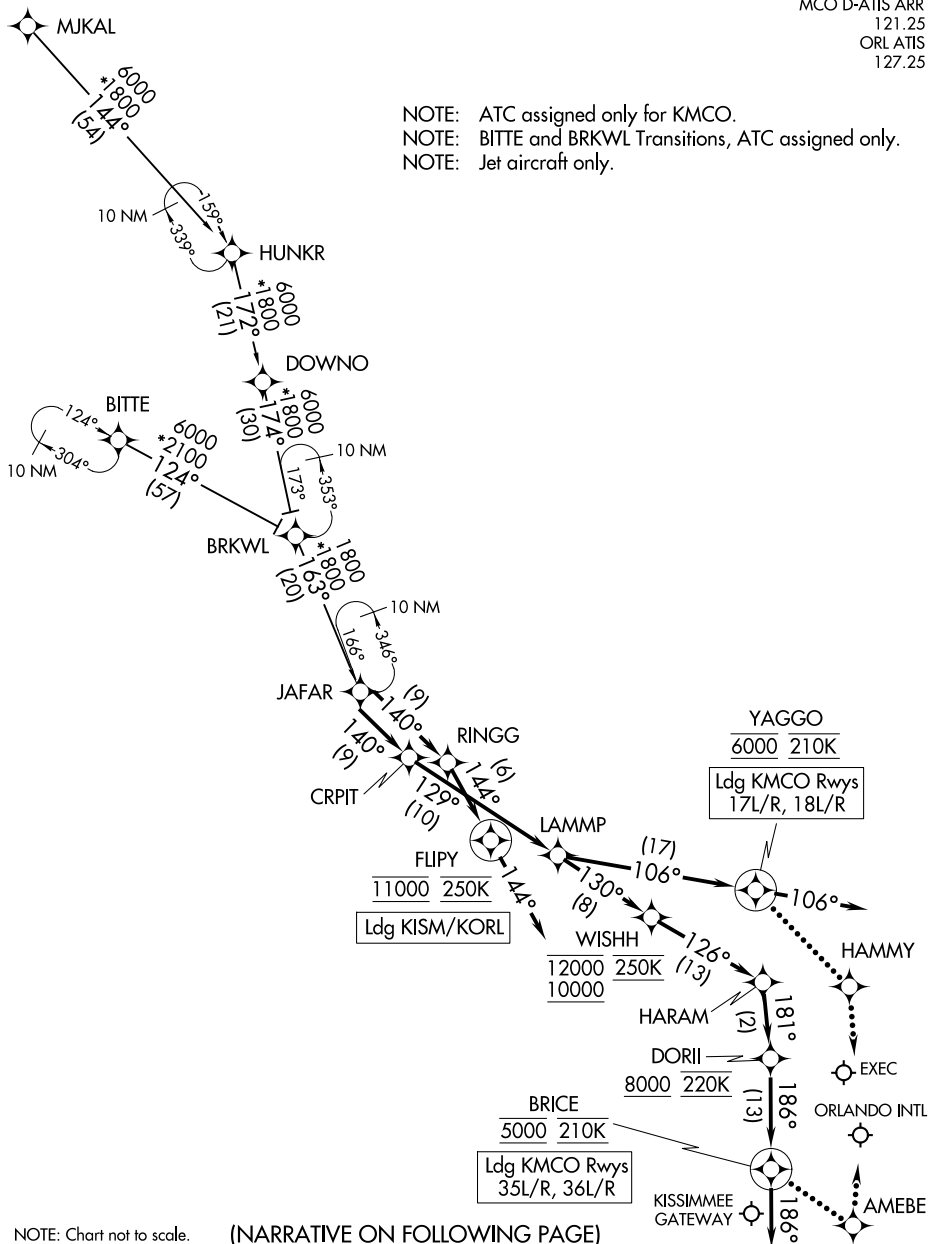

JAFAR THREE ARRIVAL (RNAV)

ORLANDO, FLORIDA

RNAV 1 - DME/DME/IRU or GPS.
RADAR required.

ORLANDO APP CON
134.05 339.8
ISM ATIS
128.775
MCO D-ATIS ARR
121.25
ORLATIS
127.25

NOTE: ATC assigned only for KMCO.
NOTE: BITTE and BRKWL Transitions, ATC assigned only.
NOTE: Jet aircraft only.

NOTE: Chart not to scale.

(NARRATIVE ON FOLLOWING PAGE)

JAFAR THREE ARRIVAL (RNAV)

(JAFAR.JAFAR3) 19MAY22

ORLANDO, FLORIDA

SE-3, 17 APR 2025 to 15 MAY 2025

SE-3, 17 APR 2025 to 15 MAY 2025