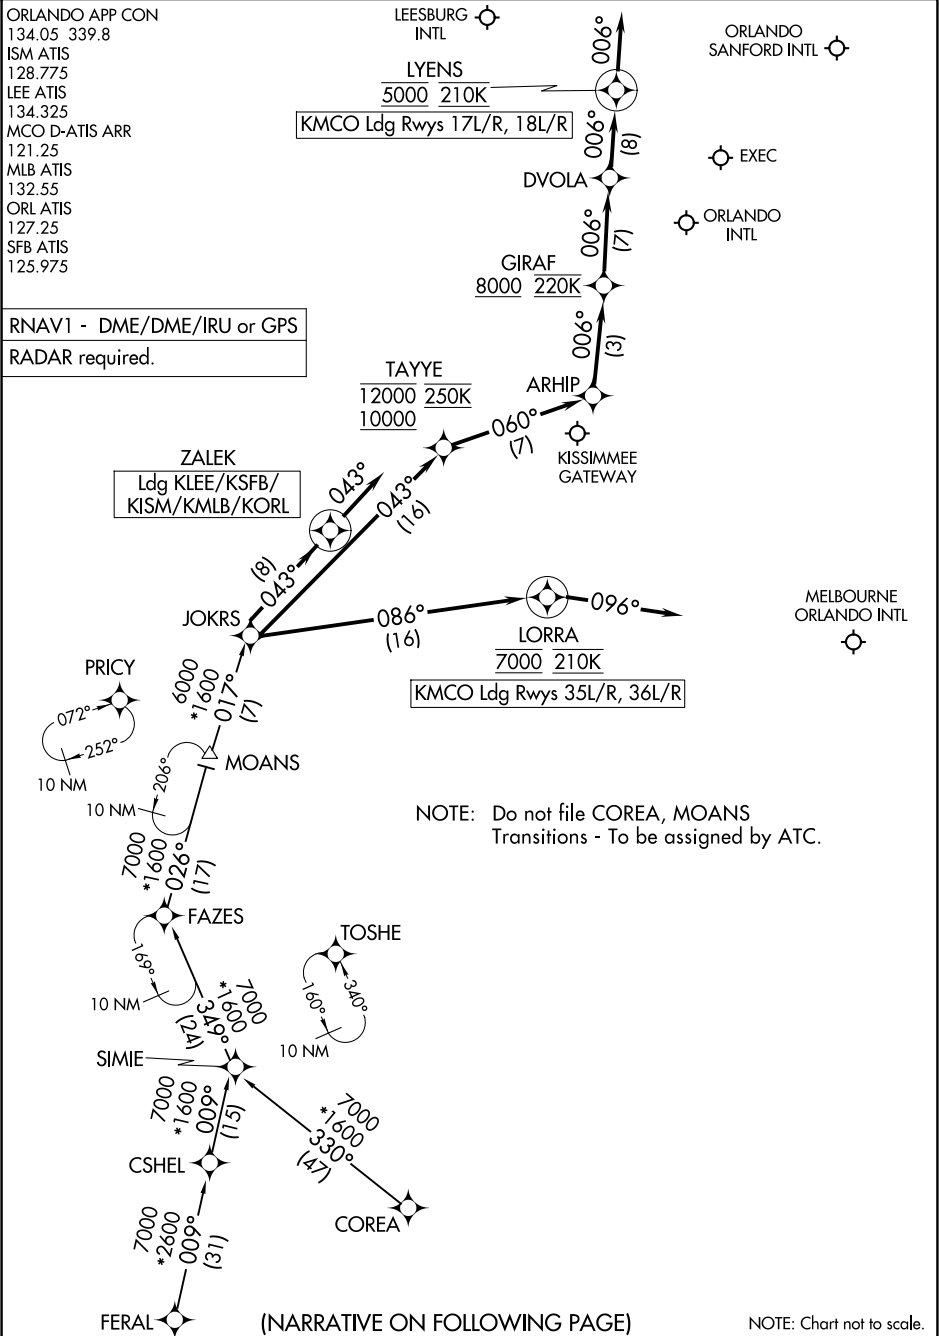

# JOKRS THREE ARRIVAL (RNAV)

ORLANDO, FLORIDA

ORLANDO APP CON  
 134.05 339.8  
 ISM ATIS  
 128.775  
 LEE ATIS  
 134.325  
 MCO D-ATIS ARR  
 121.25  
 MLB ATIS  
 132.55  
 ORL ATIS  
 127.25  
 SFB ATIS  
 125.975

RNAV1 - DME/DME/IRU or GPS  
 RADAR required.

NOTE: Do not file COREA, MOANS Transitions - To be assigned by ATC.

(NARRATIVE ON FOLLOWING PAGE)

NOTE: Chart not to scale.

# JOKRS THREE ARRIVAL (RNAV)

ORLANDO, FLORIDA