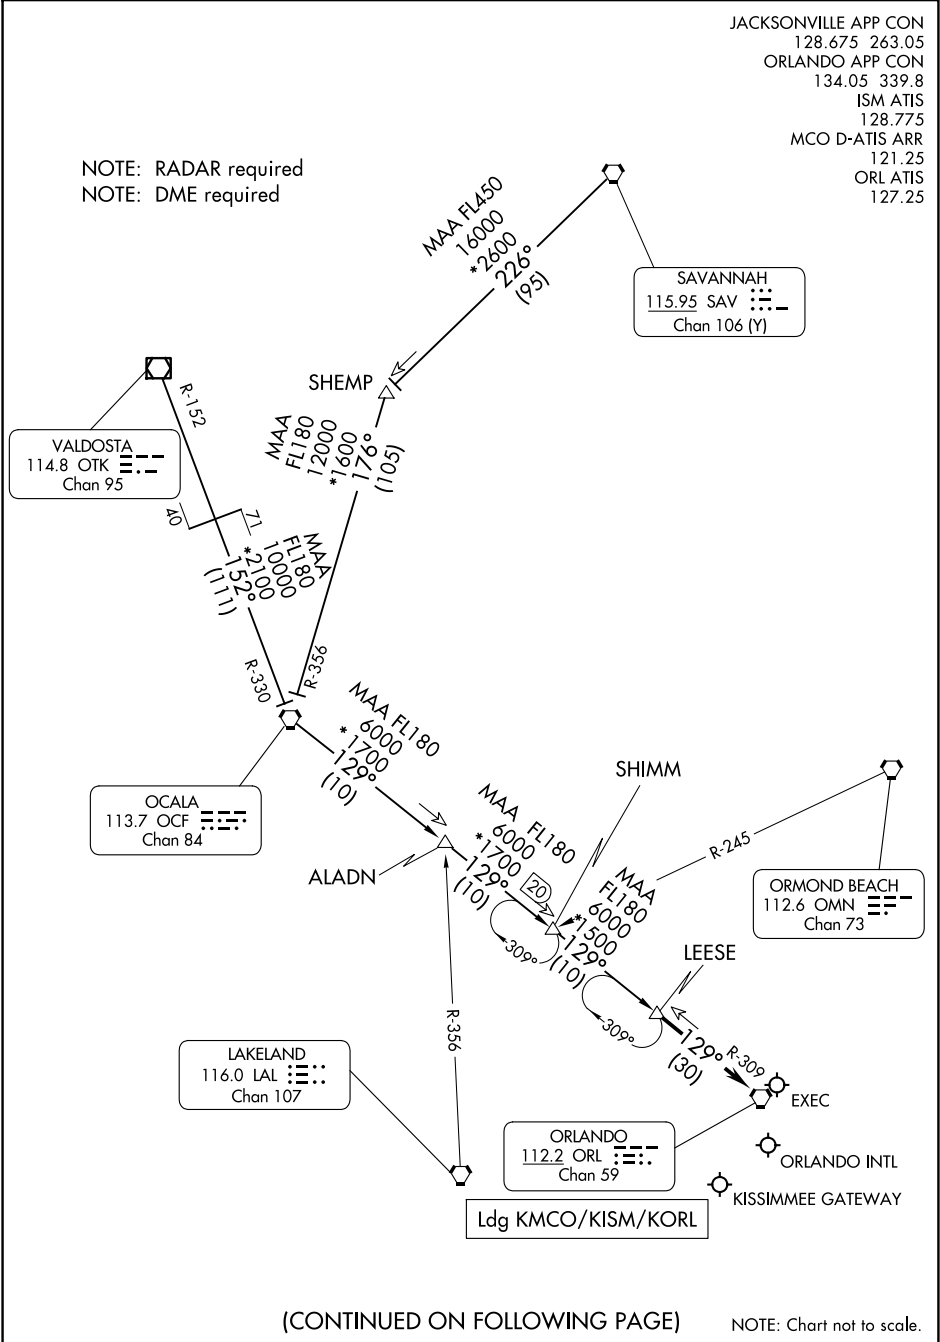

# LEESE THREE ARRIVAL

ORLANDO, FLORIDA

JACKSONVILLE APP CON  
 128.675 263.05  
 ORLANDO APP CON  
 134.05 339.8  
 ISM ATIS  
 128.775  
 MCO D-ATIS ARR  
 121.25  
 ORL ATIS  
 127.25

NOTE: RADAR required  
 NOTE: DME required

SE-3, 17 APR 2025 to 15 MAY 2025

SE-3, 17 APR 2025 to 15 MAY 2025

# LEESE THREE ARRIVAL

ORLANDO, FLORIDA