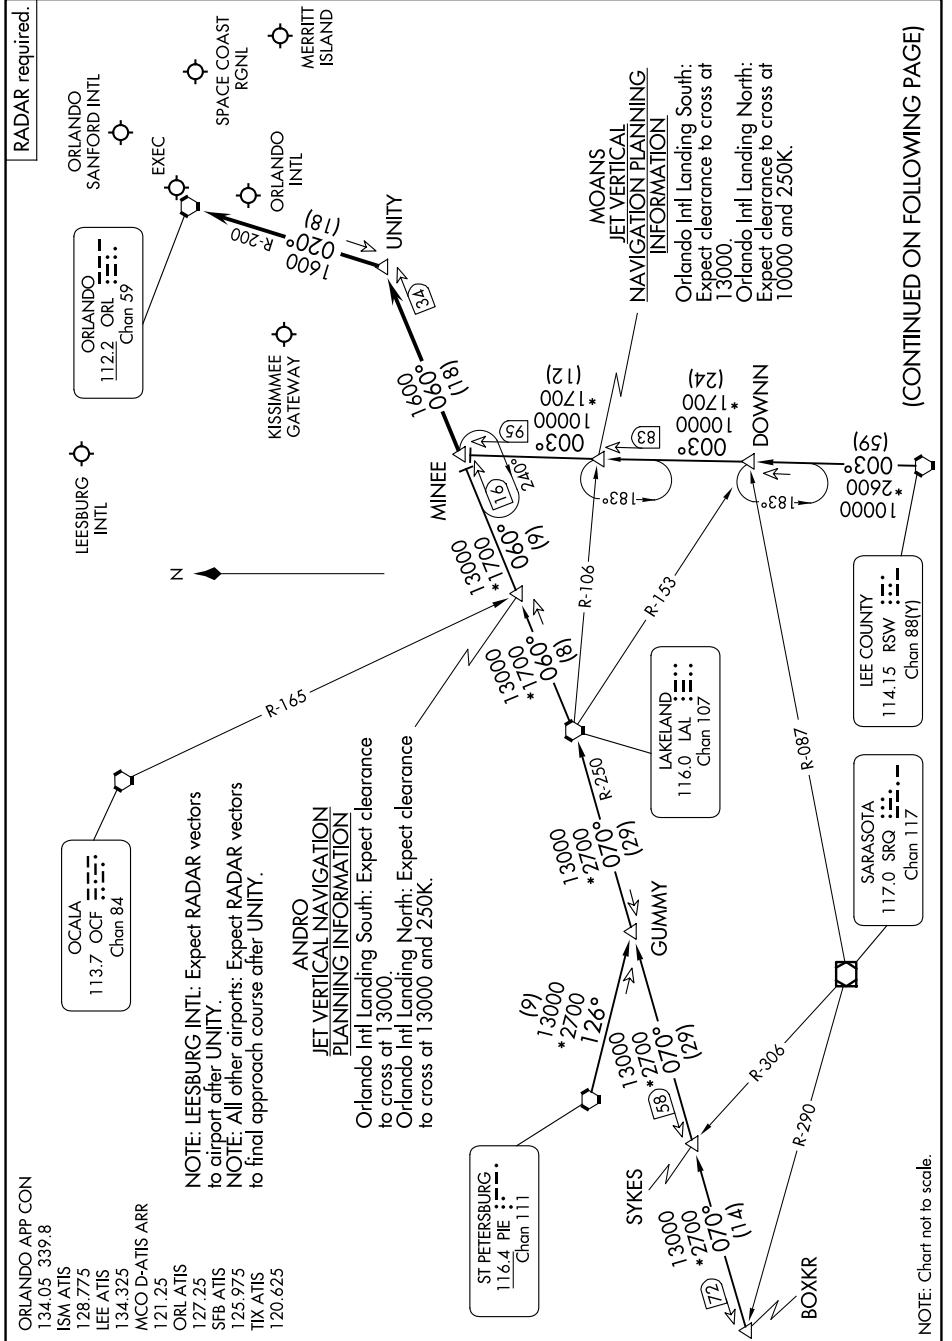

(MINEE.MINEE6) 25051

MINEE SIX ARRIVAL

AL-571 (FAA)

ORLANDO, FLORIDA

SE-3, 17 APR 2025 to 15 MAY 2025

(CONTINUED ON FOLLOWING PAGE)

SE-3, 17 APR 2025 to 15 MAY 2025

MINEE SIX ARRIVAL

(MINEE.MINEE6) 20FEB25

ORLANDO, FLORIDA