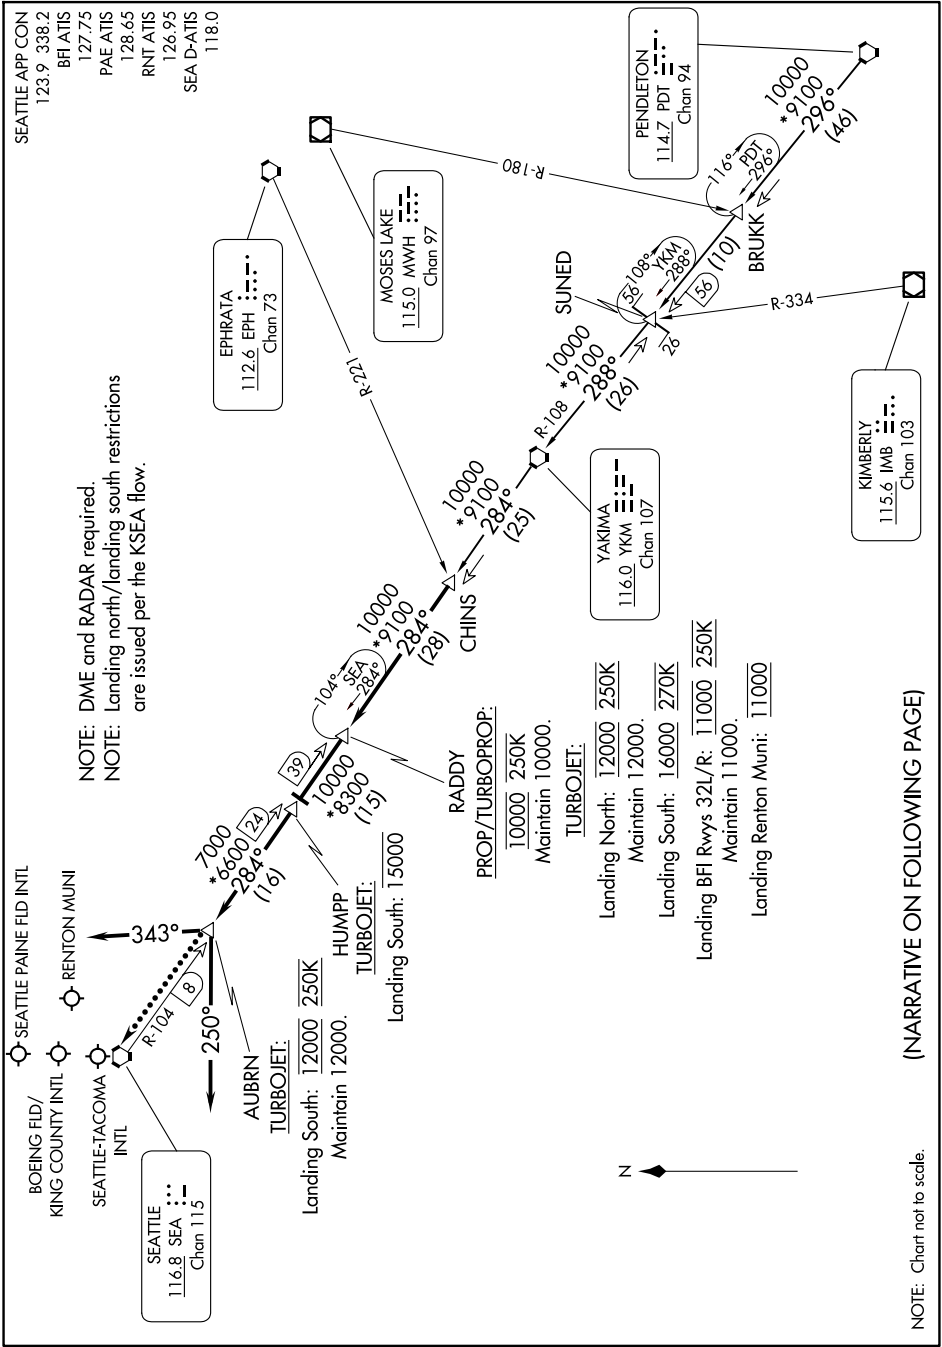

CHINS FIVE ARRIVAL

NW-1, 17 APR 2025 to 15 MAY 2025

CHINS FIVE ARRIVAL

(NARRATIVE ON FOLLOWING PAGE)

NW-1, 17 APR 2025 to 15 MAY 2025