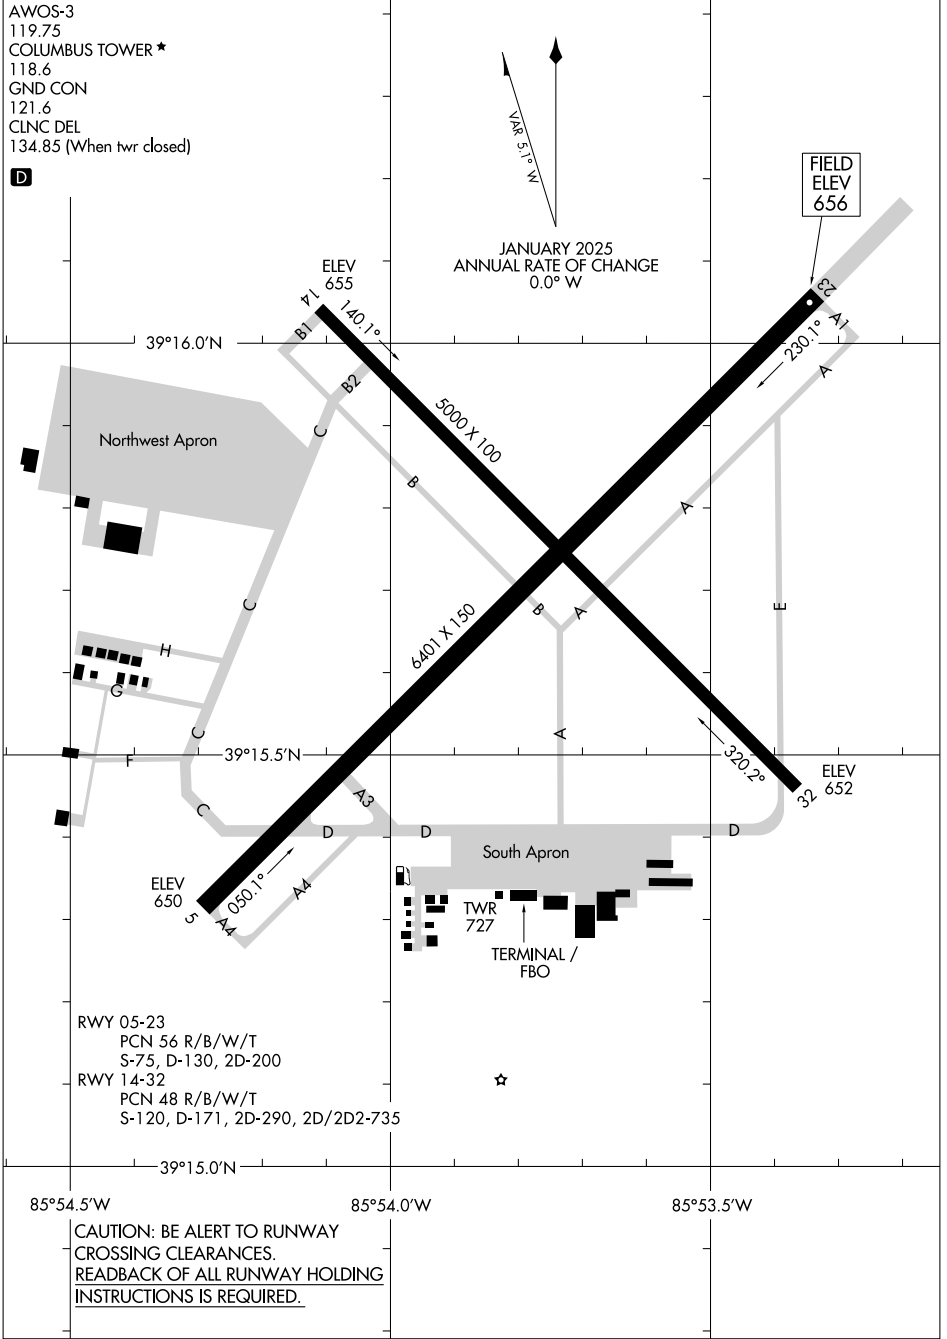

25107

AIRPORT DIAGRAM

COLUMBUS MUNI (BAK)
COLUMBUS, INDIANA

AL-594 (FAA)

EC-2, 17 APR 2025 to 15 MAY 2025

EC-2, 17 APR 2025 to 15 MAY 2025

AIRPORT DIAGRAM

COLUMBUS, INDIANA
COLUMBUS MUNI (BAK)

25107