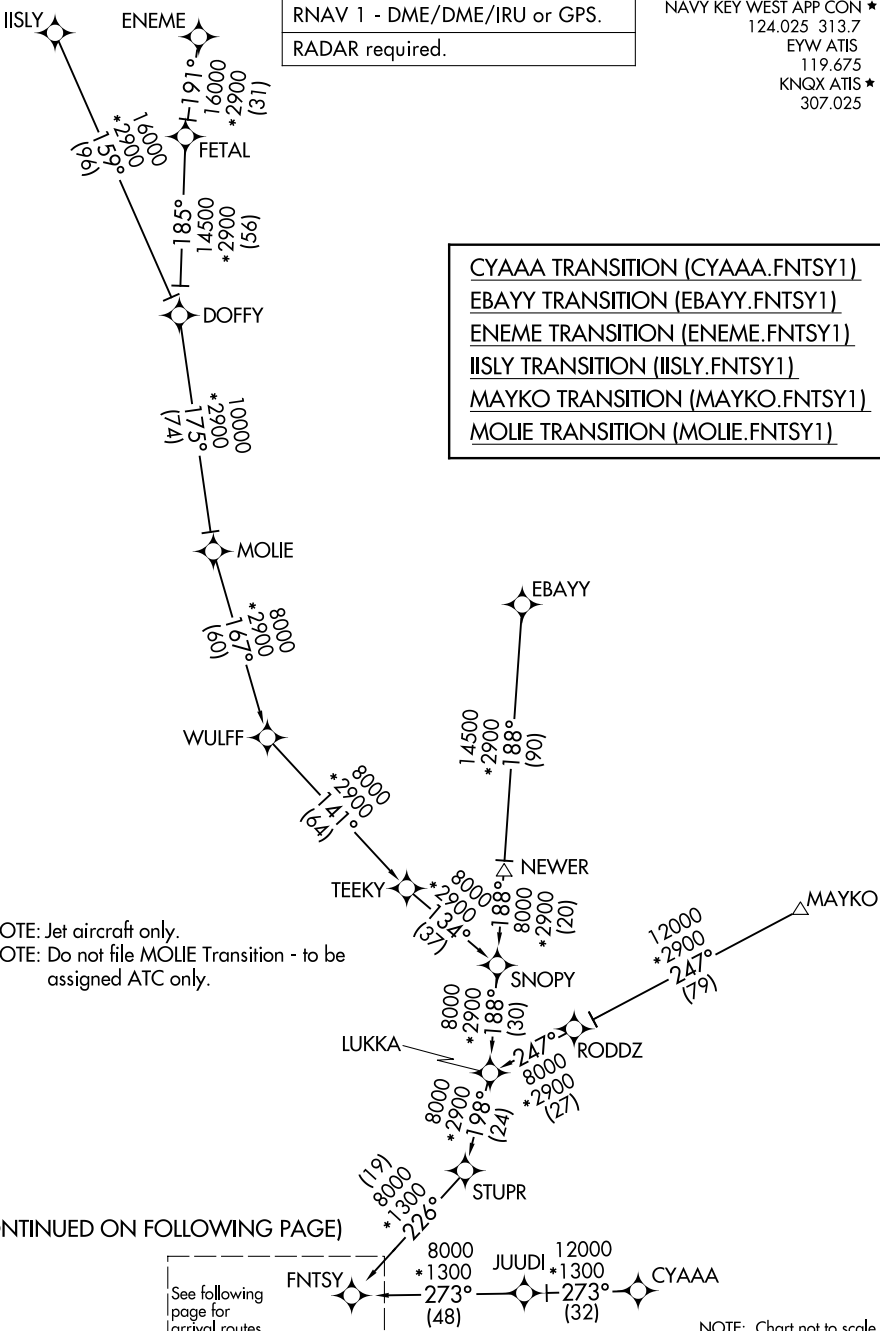

# FNTSY ONE ARRIVAL (RNAV) Transition Routes

KEY WEST, FLORIDA

RNAV 1 - DME/DME/IRU or GPS.

RADAR required.

NAVY KEY WEST APP CON \*  
 124.025 313.7  
 EYW ATIS  
 119.675  
 KNQX ATIS \*  
 307.025

- CYAAA TRANSITION (CYAAA.FNTSY1)
- EBAYY TRANSITION (EBAYY.FNTSY1)
- ENEME TRANSITION (ENEME.FNTSY1)
- IISLY TRANSITION (IISLY.FNTSY1)
- MAYKO TRANSITION (MAYKO.FNTSY1)
- MOLIE TRANSITION (MOLIE.FNTSY1)

NOTE: Jet aircraft only.  
 NOTE: Do not file MOLIE Transition - to be assigned ATC only.

(CONTINUED ON FOLLOWING PAGE)

See following page for arrival routes

NOTE: Chart not to scale.

SE-3, 17 APR 2025 to 15 MAY 2025

SE-3, 17 APR 2025 to 15 MAY 2025

# FNTSY ONE ARRIVAL (RNAV) Transition Routes

KEY WEST, FLORIDA