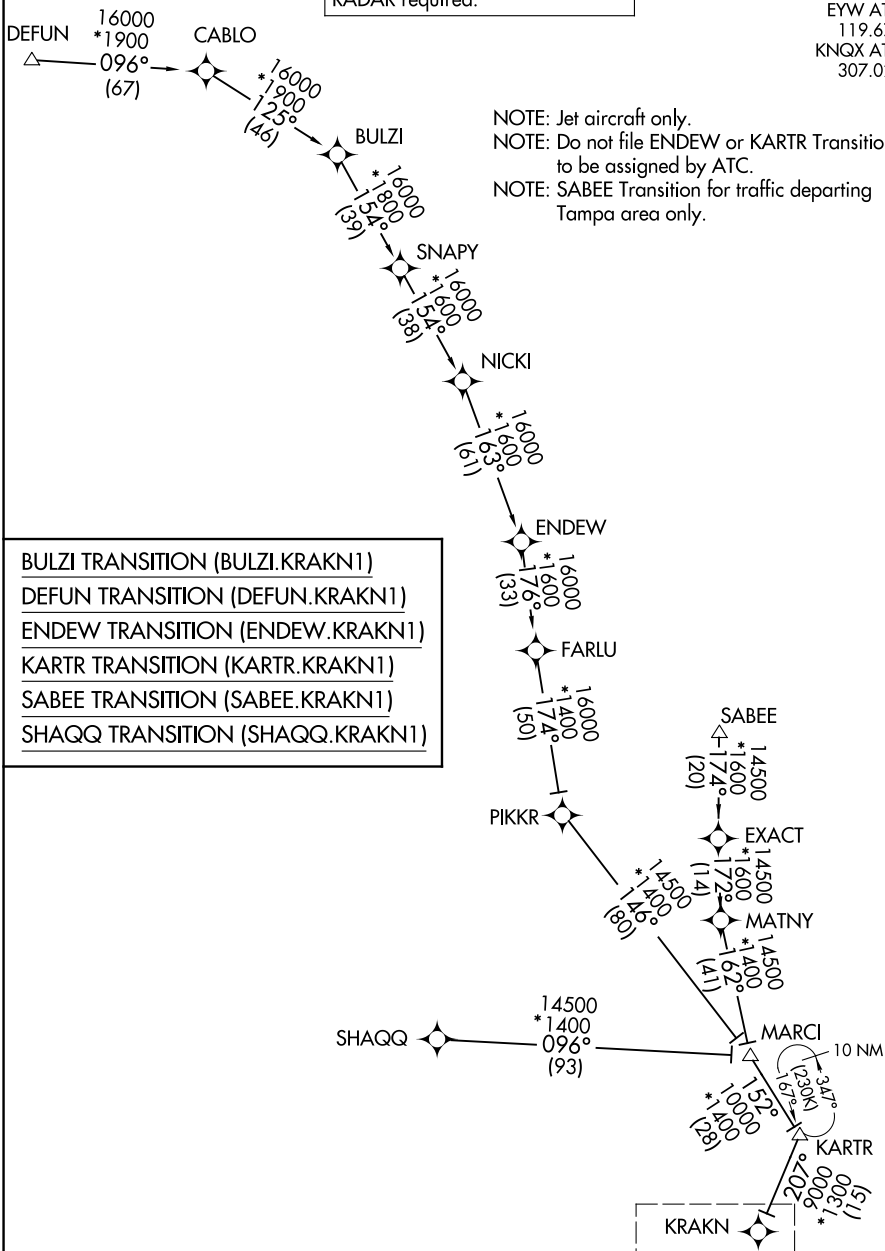

KRAKN ONE ARRIVAL (RNAV) Transition Routes

KEY WEST, FLORIDA

RNAV 1 - DME/DME/IRU or GPS.
RADAR required.

NAVY KEY WEST APP CON ★
 124.025 313.7
 EYW ATIS
 119.675
 KNQX ATIS ★
 307.025

NOTE: Jet aircraft only.
 NOTE: Do not file ENDEW or KARTR Transitions - to be assigned by ATC.
 NOTE: SABEE Transition for traffic departing Tampa area only.

- BULZI TRANSITION (BULZI.KRAKN1)
- DEFUN TRANSITION (DEFUN.KRAKN1)
- ENDEW TRANSITION (ENDEW.KRAKN1)
- KARTR TRANSITION (KARTR.KRAKN1)
- SABEE TRANSITION (SABEE.KRAKN1)
- SHAQQ TRANSITION (SHAQQ.KRAKN1)

NOTE: Chart not to scale. (CONTINUED ON FOLLOWING PAGE)

See following page for arrival routes

SE-3, 17 APR 2025 to 15 MAY 2025

SE-3, 17 APR 2025 to 15 MAY 2025