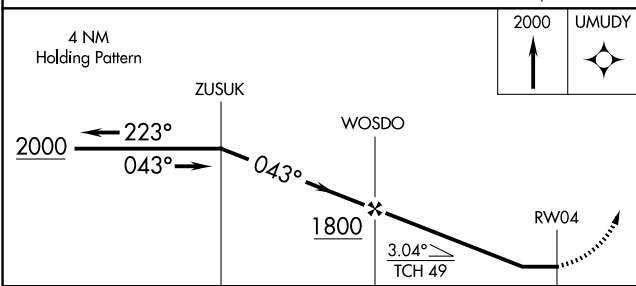

# RNAV (GPS) RWY 4

SOUTH ARKANSAS RGNL AT GOODWIN FLD (ELD)

RNP APCH.

▼ Straight-in Rwy 4 NA at night, Circling Rwy 4, 13, 31 NA at night.  
Rwy 4 helicopter visibility below 1 SM NA.

MISSED APPROACH: Climb to 2000  
direct UMUDY and hold.

ASOS  
**118.325**

FORT WORTH CENTER  
**128.2 269.1**

UNICOM  
**123.0** (CTAF) **0**

SC-1, 17 APR 2025 to 15 MAY 2025

SC-1, 17 APR 2025 to 15 MAY 2025

ELEV 277	TDZE 260
----------	----------

CATEGORY	A	B	C	D
RNAV MDA	680-1	420 (500-1)	680-1¼	420 (500-1¼)
CIRCLING	740-1	463 (500-1)	920-1¼ 643 (700-1¾)	920-2 643 (700-2)