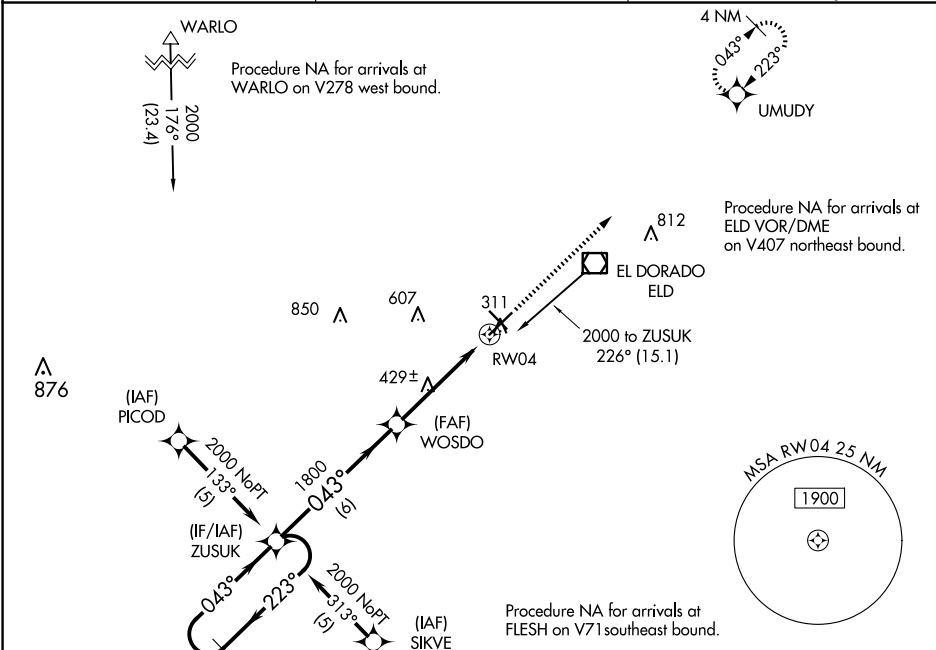

APP CRS <b>043°</b>	Rwy Idg <b>6601</b>
	TDZE <b>260</b>
	Apt Elev <b>277</b>

# RNAV (GPS) RWY 4

SOUTH ARKANSAS RGNL AT GOODWIN FLD (ELD)

RNP APCH.

▼ Straight-in Rwy 4 NA at night, Circling Rwy 4, 13, 31 NA at night.  
Rwy 4 helicopter visibility below 1 SM NA.

MISSED APPROACH: Climb to 2000  
direct UMUDY and hold.

ASOS  
**118.325**

FORT WORTH CENTER  
**128.2 269.1**

UNICOM  
**123.0** (CTAF) **0**

SC-1, 17 APR 2025 to 15 MAY 2025

SC-1, 17 APR 2025 to 15 MAY 2025

ELEV 277	TDZE 260
----------	----------

CATEGORY	A	B	C	D
RNAV MDA	680-1	420 (500-1)	680-1¼	420 (500-1¼)
CIRCLING	740-1	463 (500-1)	920-1¼ 643 (700-1¾)	920-2 643 (700-2)