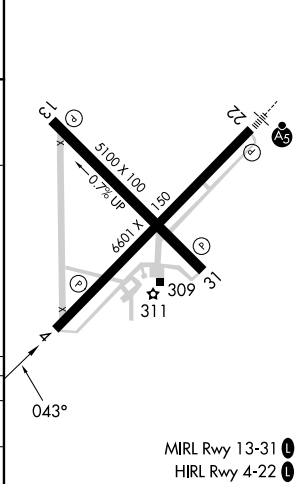

# RNAV (GPS) RWY 4

SOUTH ARKANSAS RGNL AT GOODWIN FLD (ELD)

RNP APCH.

▼ Straight-in Rwy 4 NA at night, Circling Rwy 4, 13, 31 NA at night.  
Rwy 4 helicopter visibility below 1 SM NA.

MISSED APPROACH: Climb to 2000  
direct UMUDY and hold.

ASOS  
**118.325**

FORT WORTH CENTER  
**128.2 269.1**

UNICOM  
**123.0** (CTAF) **0**

SC-1, 17 APR 2025 to 15 MAY 2025

SC-1, 17 APR 2025 to 15 MAY 2025

ELEV 277	TDZE 260
----------	----------

CATEGORY	A	B	C	D
RNAV MDA	680-1	420 (500-1)	680-1¼	420 (500-1¼)
CIRCLING	740-1	463 (500-1)	920-1¼ 643 (700-1¾)	920-2 643 (700-2)

MIRL Rwy 13-31 **0**  
HIRL Rwy 4-22 **0**