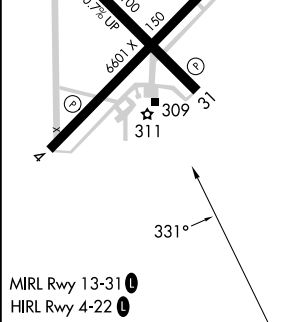

APP CRS <b>331°</b>	Rwy Idg TDZE Apt Elev	<b>N/A</b> <b>N/A</b> <b>277</b>
------------------------	-----------------------------	--

# RNAV (GPS)-A

SOUTH ARKANSAS RGNL AT GOODWIN FLD (ELD)

RNP APCH - GPS.

**⚠** Circling Rwy 4, 13, 31 NA at night.  
**⚠** Rwy 4, 13, 31 helicopter visibility reduction below 1 SM NA.

MISSED APPROACH: Climb to 800 then climbing left turn to 2300 direct HOKED and hold.

ASOS  
**118.325**

FORT WORTH CENTER  
**128.2 269.1**

UNICOM  
**123.0 (CTAF) 0**

SC-1, 17 APR 2025 to 15 MAY 2025

SC-1, 17 APR 2025 to 15 MAY 2025