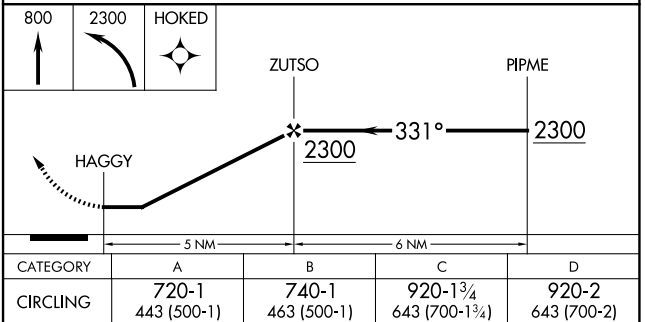

APP CRS 331°	Rwy Idg TDZE Apt Elev	N/A N/A 277

RNAV (GPS)-A

SOUTH ARKANSAS RGNL AT GOODWIN FLD (ELD)

RNP APCH - GPS.

⚠ Circling Rwy 4, 13, 31 NA at night.
⚠ Rwy 4, 13, 31 helicopter visibility reduction below 1 SM NA.

MISSED APPROACH: Climb to 800 then climbing left turn to 2300 direct HOKED and hold.

ASOS
118.325

FORT WORTH CENTER
128.2 269.1

UNICOM
123.0 (CTAF) 0

SC-1, 17 APR 2025 to 15 MAY 2025

SC-1, 17 APR 2025 to 15 MAY 2025

RNAV (GPS)-A