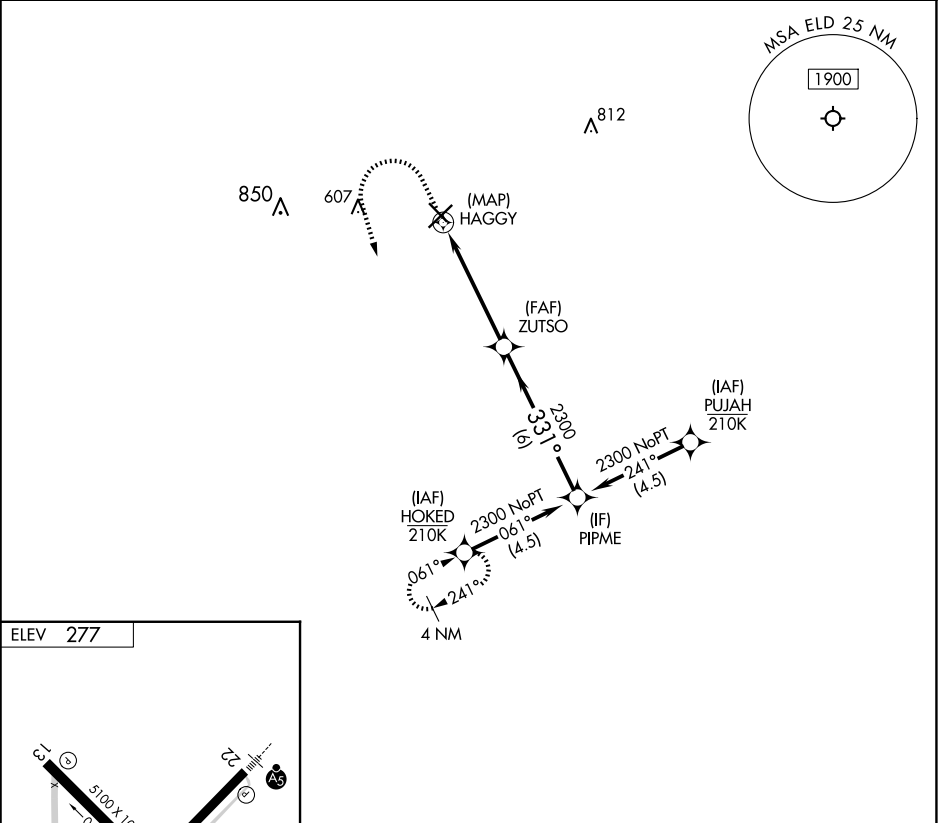

APP CRS 331°	Rwy Idg TDZE Apt Elev	N/A N/A 277

RNAV (GPS)-A

SOUTH ARKANSAS RGNL AT GOODWIN FLD (ELD)

RNP APCH - GPS.

⚠ Circling Rwy 4, 13, 31 NA at night.
⚠ Rwy 4, 13, 31 helicopter visibility reduction below 1 SM NA.

MISSED APPROACH: Climb to 800 then climbing left turn to 2300 direct HOKED and hold.

ASOS
118.325

FORT WORTH CENTER
128.2 269.1

UNICOM
123.0 (CTAF) 0

SC-1, 17 APR 2025 to 15 MAY 2025

SC-1, 17 APR 2025 to 15 MAY 2025

RNAV (GPS)-A