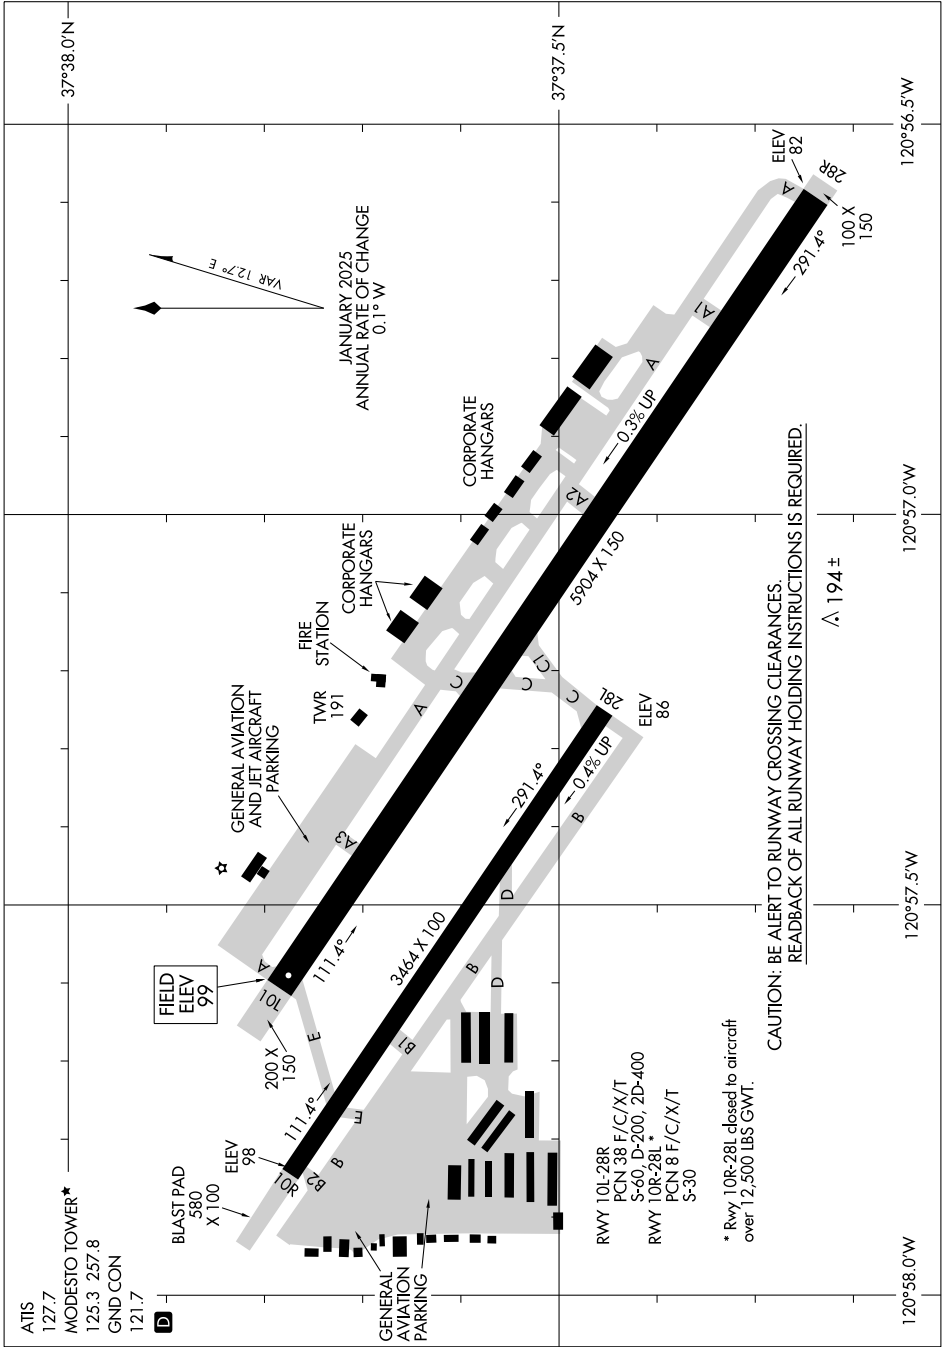

AIRPORT DIAGRAM

MODESTO CITY-COUNTY-HARRY SHAM FLD (MOD)
AL-643 (FAA)
MODESTO, CALIFORNIA

SW-2, 17 APR 2025 to 15 MAY 2025

CAUTION: BE ALERT TO RUNWAY CROSSING CLEARANCES.
READBACK OF ALL RUNWAY HOLDING INSTRUCTIONS IS REQUIRED.

AIRPORT DIAGRAM

MODESTO, CALIFORNIA
MODESTO CITY-COUNTY-HARRY SHAM FLD (MOD)

SW-2, 17 APR 2025 to 15 MAY 2025