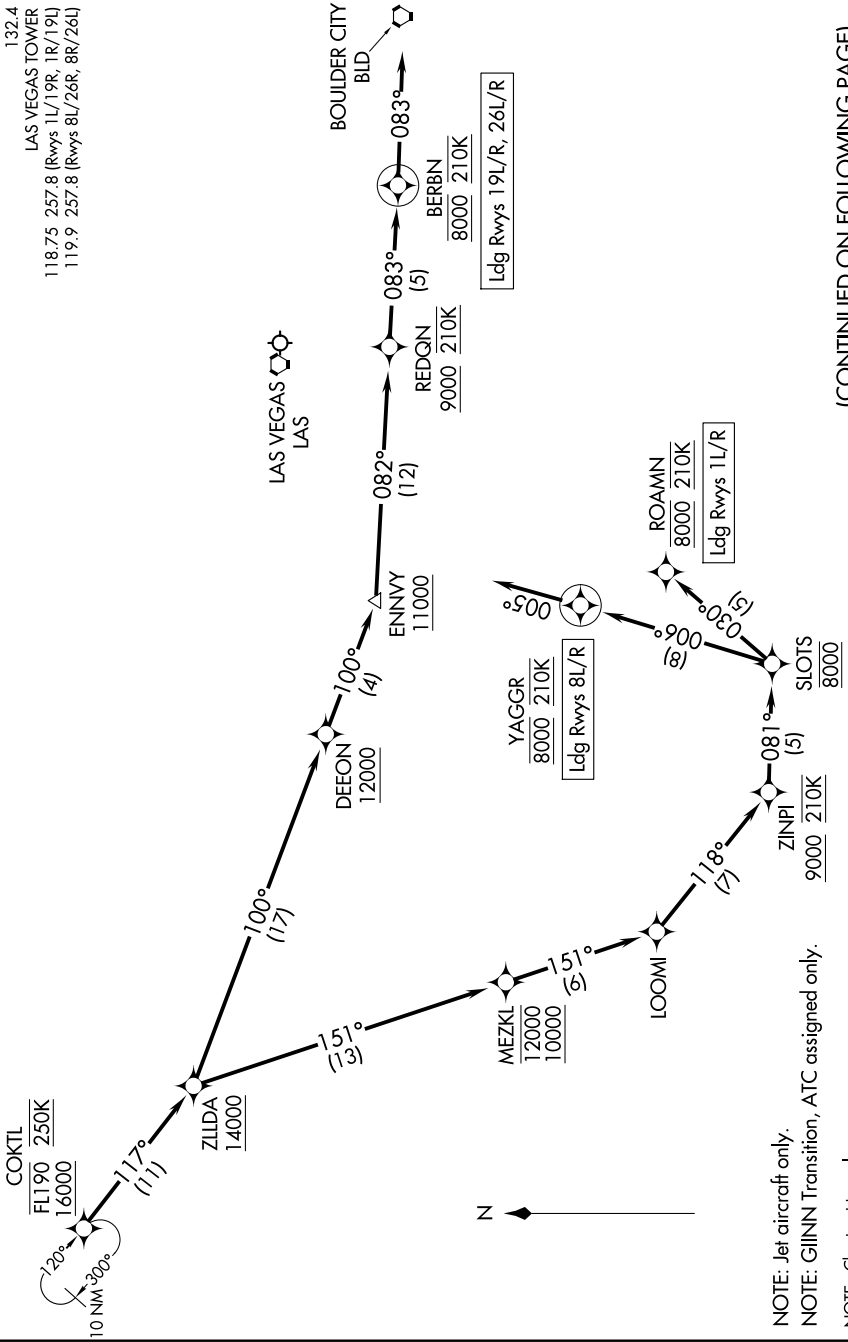

COKTL FOUR ARRIVAL (RNAV) Arrival Routes

SW-4, 17 APR 2025 to 15 MAY 2025

RNAV 1 - DME/DME/IRU or GPS.
RADAR required.

LAS VEGAS APP CON
125.025 379.15
D-ATIS
132.4
LAS VEGAS TOWER
118.75 257.8 (Rwys 1L/19R, 1R/19L)
119.9 257.8 (Rwys 8L/26R, 8R/26L)

(CONTINUED ON FOLLOWING PAGE)

NOTE: Jet aircraft only.
NOTE: GINN Transition, ATC assigned only.
NOTE: Chart not to scale.

COKTL FOUR ARRIVAL (RNAV) Arrival Routes

SW-4, 17 APR 2025 to 15 MAY 2025