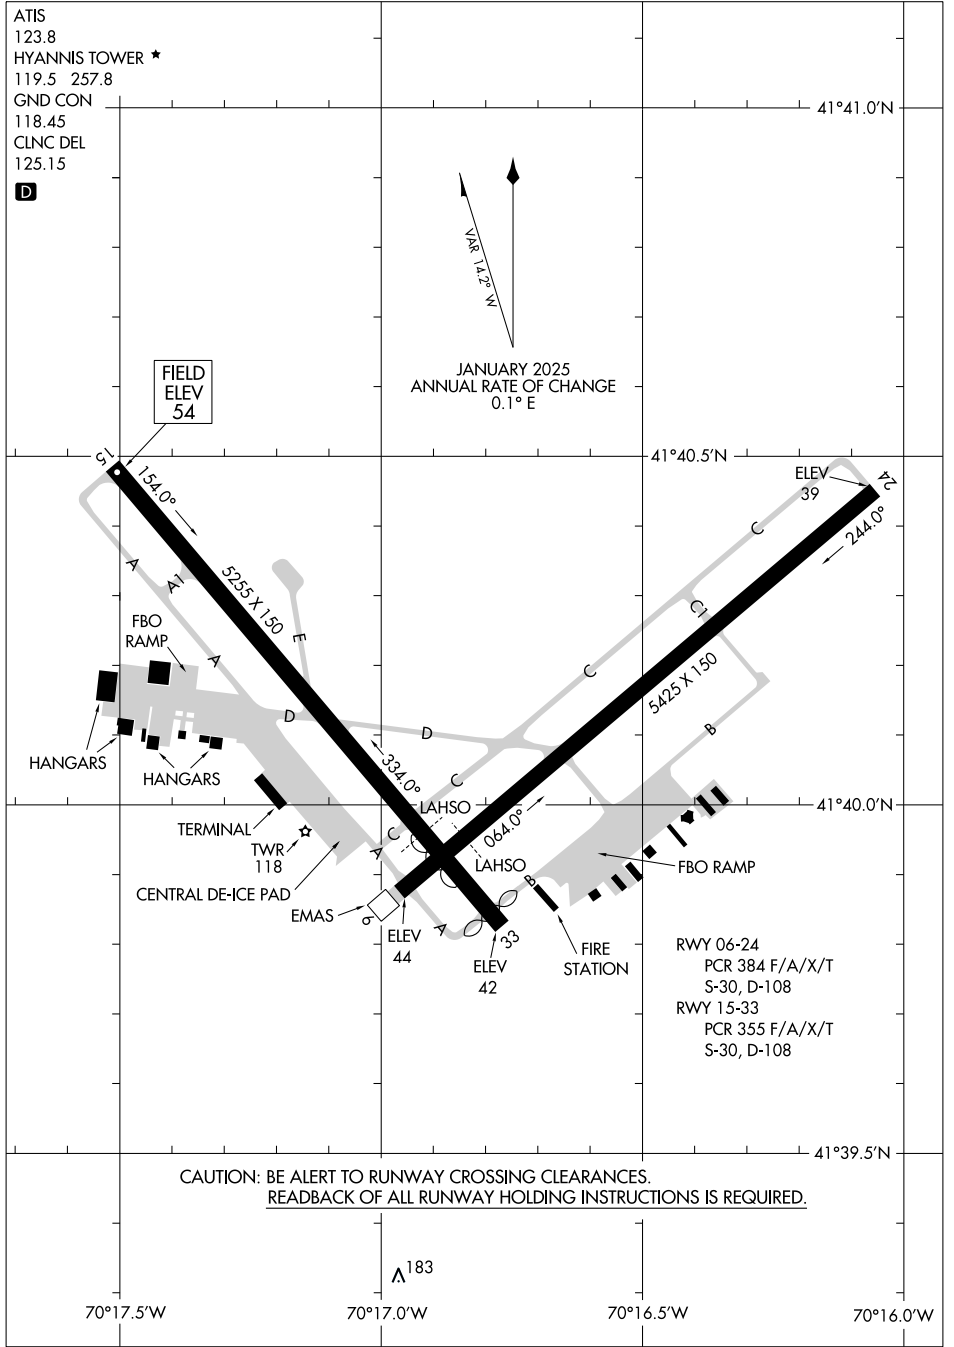

# AIRPORT DIAGRAM

AL-675 (FAA)

CAPE COD GATEWAY (HYA)

HYANNIS, MASSACHUSETTS

ATIS  
 123.8  
 HYANNIS TOWER ★  
 119.5 257.8  
 GND CON  
 118.45  
 CLNC DEL  
 125.15

**D**

  
 JANUARY 2025  
 ANNUAL RATE OF CHANGE  
 0.1° E

NE-1, 17 APR 2025 to 15 MAY 2025

NE-1, 17 APR 2025 to 15 MAY 2025

CAUTION: BE ALERT TO RUNWAY CROSSING CLEARANCES.  
 READBACK OF ALL RUNWAY HOLDING INSTRUCTIONS IS REQUIRED.

▲<sup>183</sup>

70°17.5'W      70°17.0'W      70°16.5'W      70°16.0'W