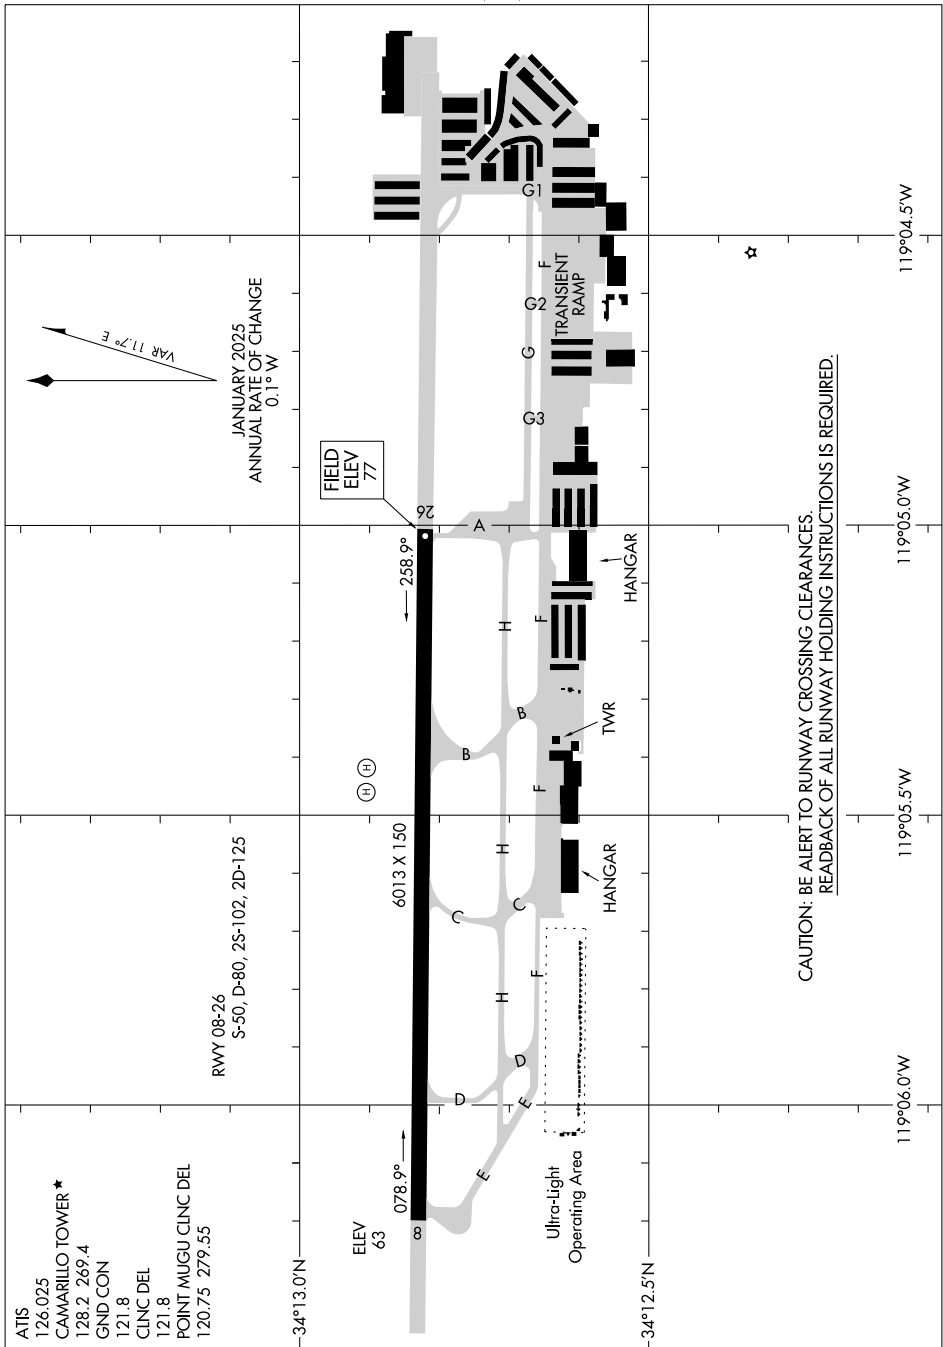

AIRPORT DIAGRAM

AL-680 (FAA)

CAMARILLO (CMA)
CAMARILLO, CALIFORNIA

SW-3, 17 APR 2025 to 15 MAY 2025

SW-3, 17 APR 2025 to 15 MAY 2025

AIRPORT DIAGRAM

CAMARILLO, CALIFORNIA
CAMARILLO (CMA)