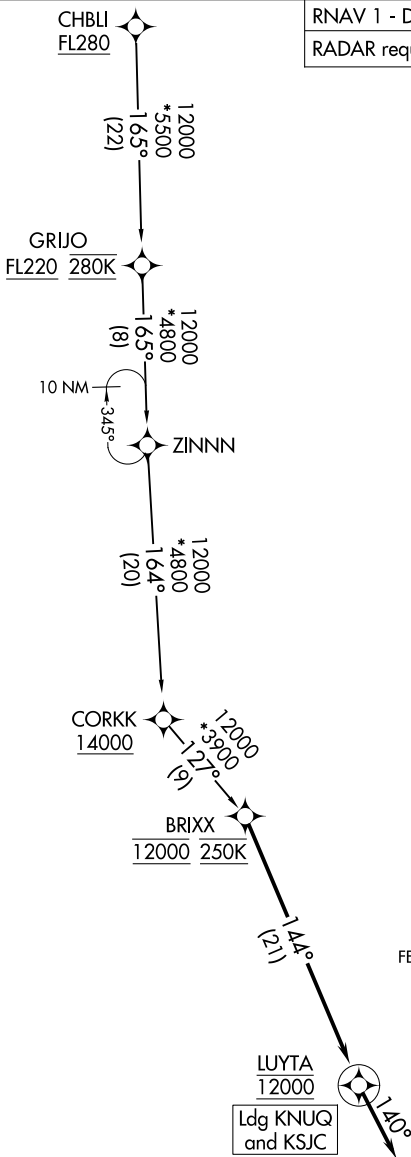

BRXX FOUR ARRIVAL (RNAV)

AL-693 (FAA)

SAN JOSE, CALIFORNIA

OAKLAND CENTER
 125.85 323.0
 NORCAL APP CON
 133.95 317.6
 NUQ ATIS
 124.175 283.0
 SJC D-ATIS
 126.95
 NUQ GND CON
 121.85 278.95
 SJC GND CON
 121.7
 MOFFETT TOWER*
 119.55 259.65
 SAN JOSE TOWER*
 124.0 257.6

RNAV 1 - DME/DME/IRU or GPS.
 RADAR required.

NOTE: Chart not to scale.

ARRIVAL ROUTE DESCRIPTION

CHBLI TRANSITION (CHBLI.BRXX4)

LANDING KSJC/KNUQ: From BRXX on track 144° to cross LUYTA at 12000, then on track 140°. Expect RADAR vectors to final approach course.

BRXX FOUR ARRIVAL (RNAV)

SAN JOSE, CALIFORNIA