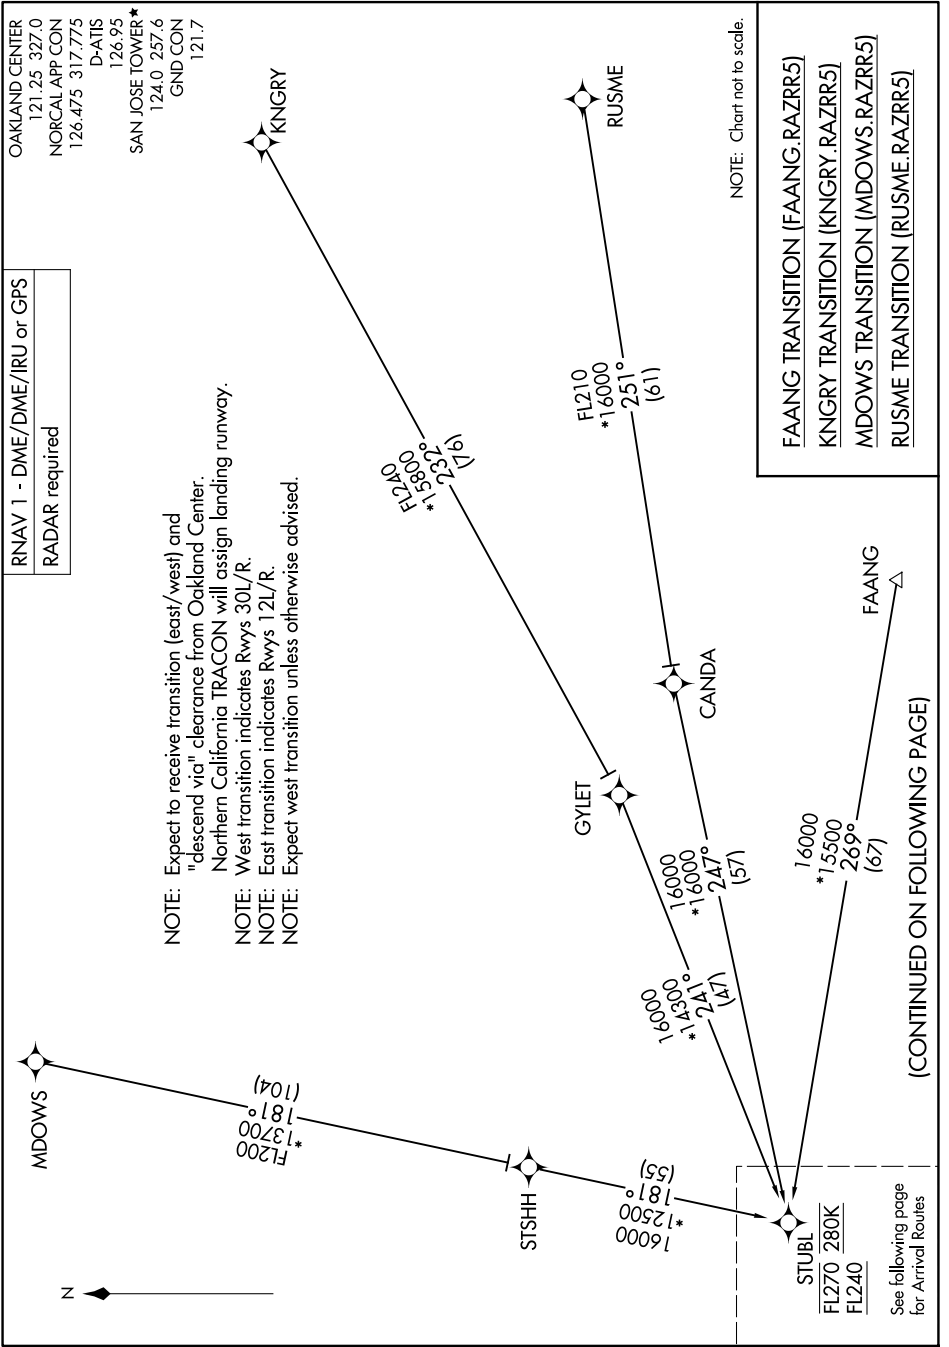

# RAZRR FIVE ARRIVAL (RNAV) Transition Routes

SAN JOSE, CALIFORNIA

SW-2, 17 APR 2025 to 15 MAY 2025

RNAV 1 - DME/DME/IRU or GPS  
 RADAR required

OAKLAND CENTER  
 121.25 327.0  
 NORCAL APP CON  
 126.475 317.775  
 D-ATIS  
 126.95  
 SAN JOSE TOWER\*  
 124.0 257.6  
 GND CON  
 121.7

(CONTINUED ON FOLLOWING PAGE)

SW-2, 17 APR 2025 to 15 MAY 2025