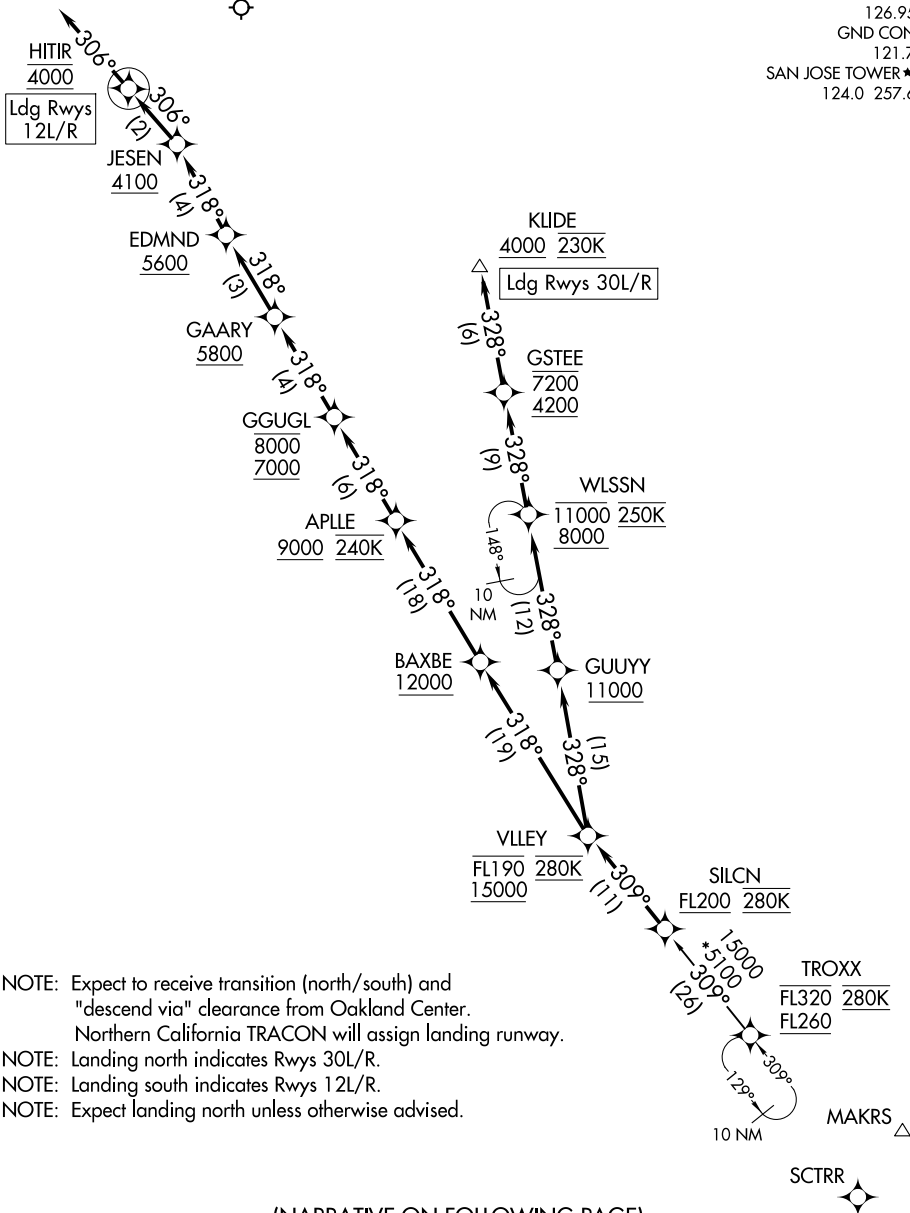

(SILCN.SILCN6) 22195

SILCN SIX ARRIVAL (RNAV)

NORMAN Y MINETA SAN JOSE INTL (SJC)

AL-693 (FAA)

SAN JOSE, CALIFORNIA

RNAV 1 - DME/DME/IRU or GPS

RADAR required

OAKLAND CENTER
 134.55 290.5
 NORCAL APP CON
 124.525 348.675
 D-ATIS
 126.95
 GND CON
 121.7
 SAN JOSE TOWER ★
 124.0 257.6

NOTE: Expect to receive transition (north/south) and "descend via" clearance from Oakland Center.
 Northern California TRACON will assign landing runway.
 NOTE: Landing north indicates Rwy 30L/R.
 NOTE: Landing south indicates Rwy 12L/R.
 NOTE: Expect landing north unless otherwise advised.

NOTE: Chart not to scale.

(NARRATIVE ON FOLLOWING PAGE)

SILCN SIX ARRIVAL (RNAV)

(SILCN.SILCN6) 14JUL22

SAN JOSE, CALIFORNIA

NORMAN Y MINETA SAN JOSE INTL (SJC)

SW-2, 17 APR 2025 to 15 MAY 2025

SW-2, 17 APR 2025 to 15 MAY 2025