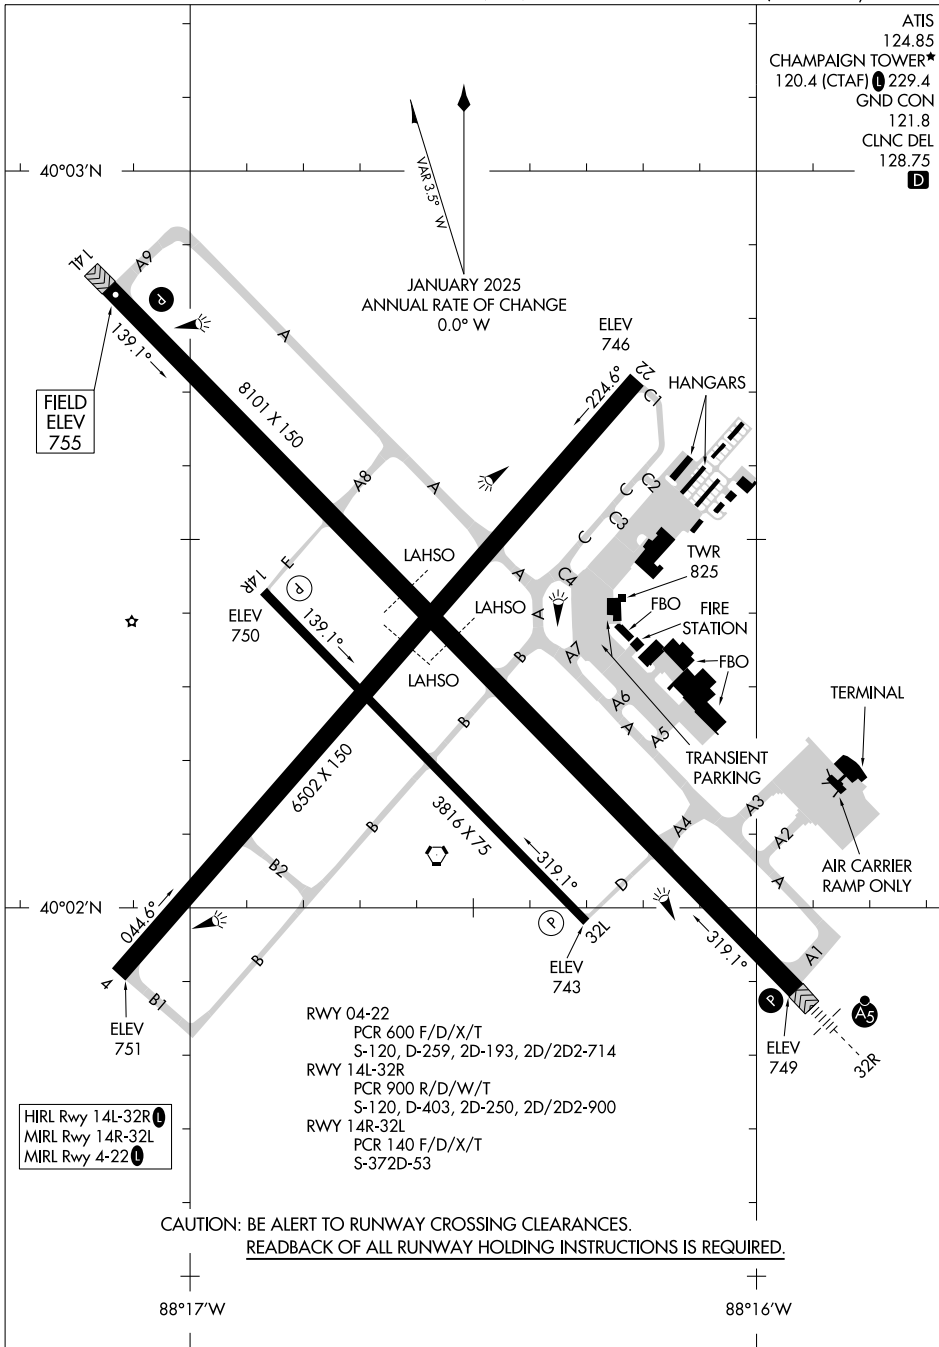

# AIRPORT DIAGRAM

UNIVERSITY OF ILLINOIS/WILLARD (CMI)  
CHAMPAIGN/URBANA, ILLINOIS

AL-709 (FAA)

ATIS 124.85  
 CHAMPAIGN TOWER\* 120.4 (CTAF) 229.4  
 GND CON 121.8  
 CLNC DEL 128.75  
D

EC-3, 17 APR 2025 to 15 MAY 2025

EC-3, 17 APR 2025 to 15 MAY 2025