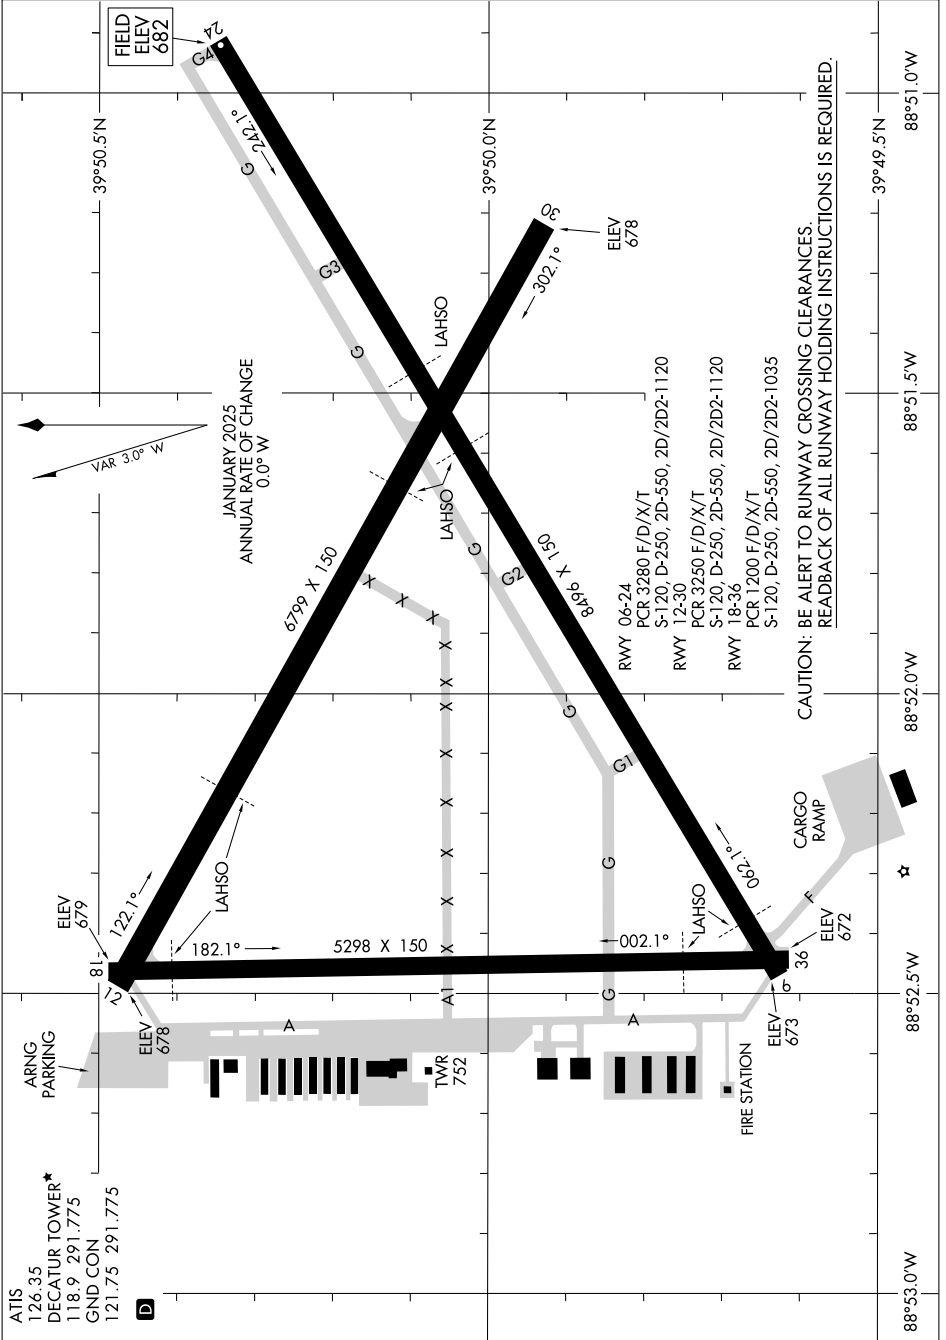

# AIRPORT DIAGRAM

AL-710 (FAA)

DECATUR (DEC)  
DECATUR, ILLINOIS

EC-3, 17 APR 2025 to 15 MAY 2025

EC-3, 17 APR 2025 to 15 MAY 2025

# AIRPORT DIAGRAM

DECATUR, ILLINOIS  
DECATUR (DEC)