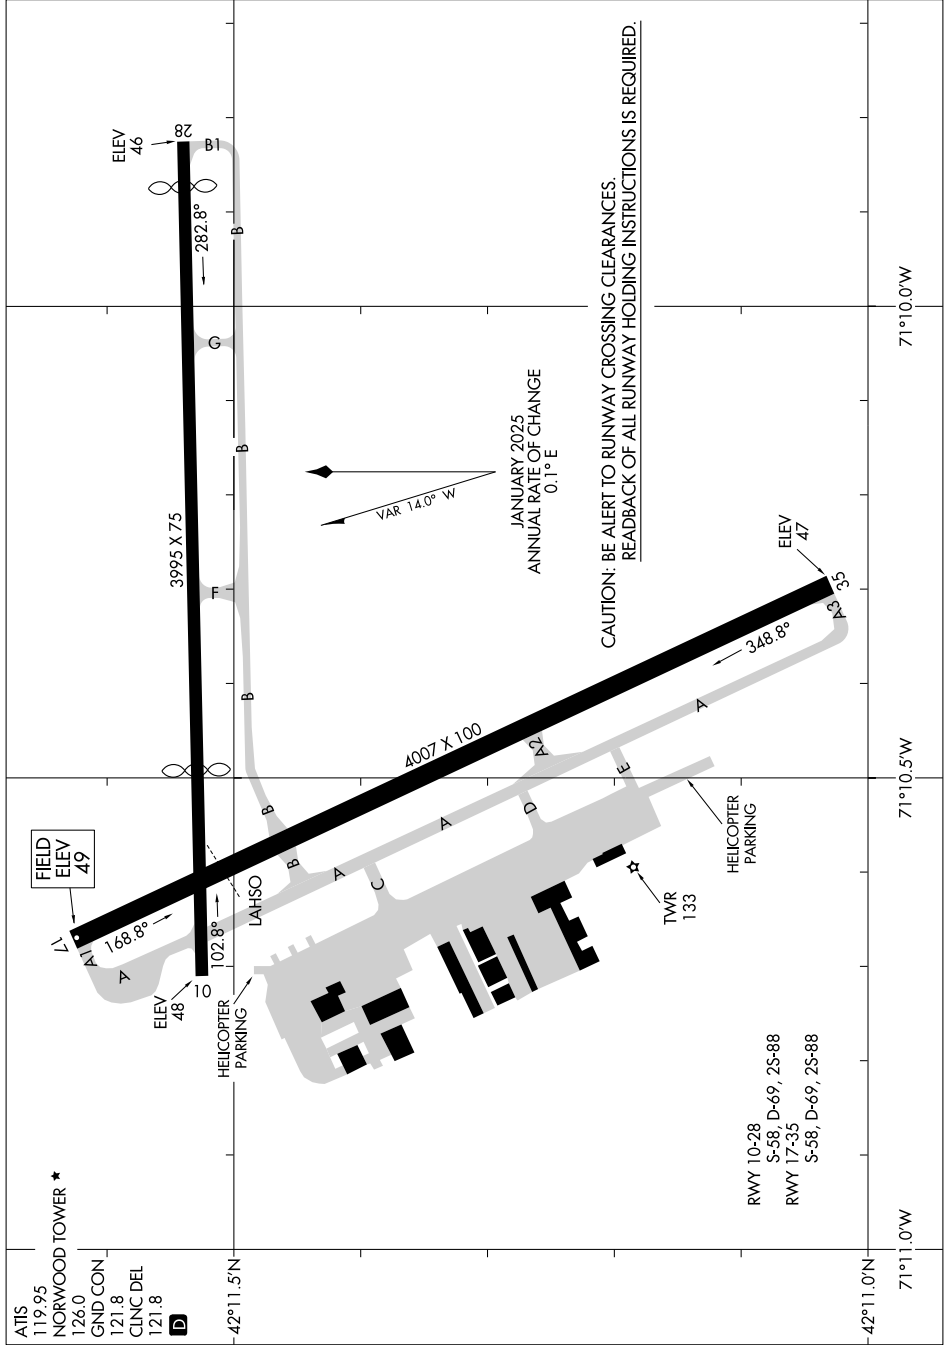

AIRPORT DIAGRAM

AL-725 (FAA)

NORWOOD MEML (OWD)
NORWOOD, MASSACHUSETTS

NE-1, 17 APR 2025 to 15 MAY 2025

NE-1, 17 APR 2025 to 15 MAY 2025

AIRPORT DIAGRAM

NORWOOD, MASSACHUSETTS
NORWOOD MEML (OWD)