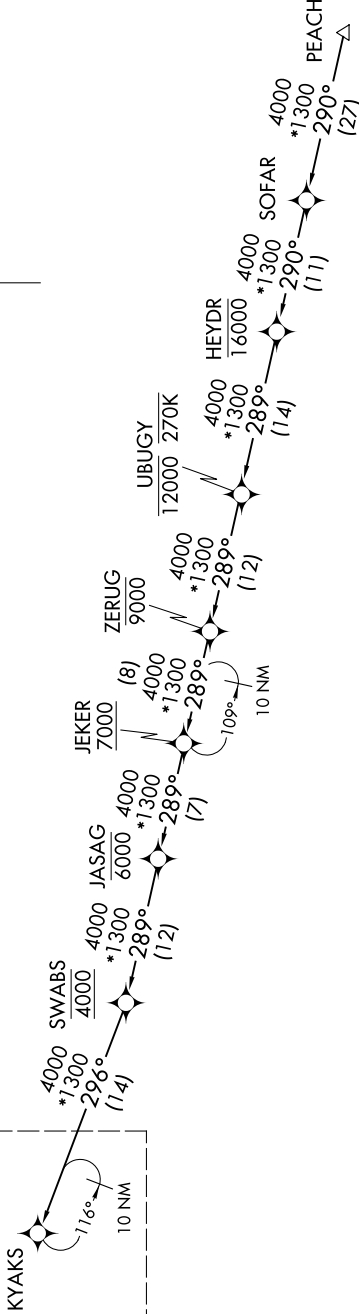

KYAKS THREE ARRIVAL (RNAV) Transition Routes

FORT LAUDERDALE, FLORIDA

SE-3, 17 APR 2025 to 15 MAY 2025

RNAV 1-GPS.
RADAR required.

MIAMI APP CON
128.6 306.975
FLD-ATIS
135.0
FXE ATIS
119.85
HWO ATIS
135.475
OPF ATIS
125.9
PMP ATIS
120.55

NOTE: Turboprop and prop aircraft only.
Do not file JEKER Transition - to be assigned by ATC.

See following page for arrival routes.

NOTE: Chart not to scale.

(NARRATIVE ON FOLLOWING PAGE)
(CONTINUED ON FOLLOWING PAGE)

JEKER TRANSITION (JEKER.KYAKS3)
PEACH TRANSITION (PEACH.KYAKS3)
SOFAR TRANSITION (SOFAR.KYAKS3)

SE-3, 17 APR 2025 to 15 MAY 2025