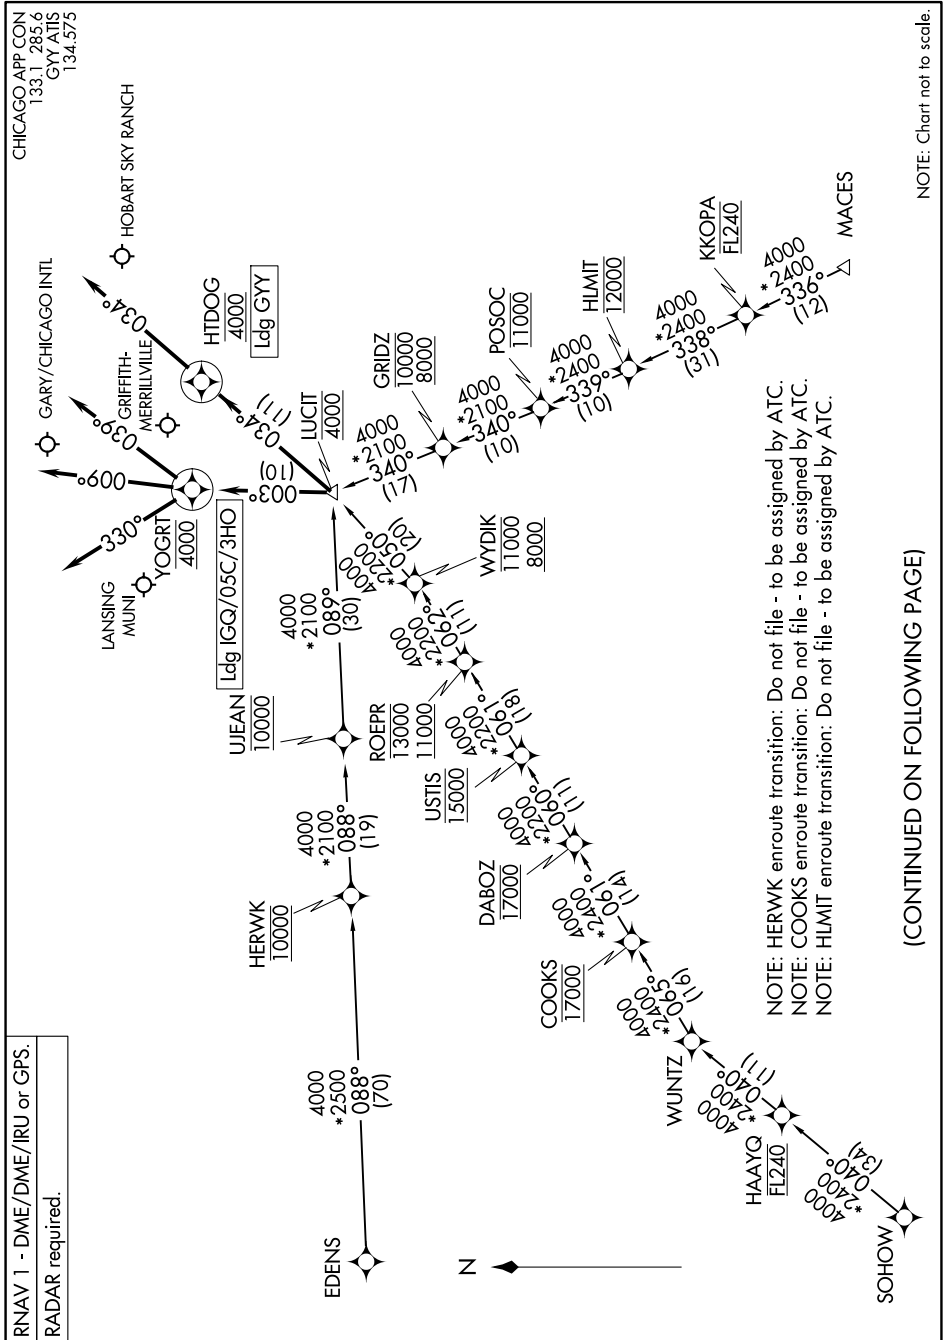

LUCIT THREE ARRIVAL (RNAV)

GARY/CHICAGO, INDIANA

EC-2, 17 APR 2025 to 15 MAY 2025

RNAV 1 - DME/DME/IRU or GPS.
RADAR required.

NOTE: Chart not to scale.

NOTE: HERWK enroute transition: Do not file - to be assigned by ATC.
 NOTE: COOKS enroute transition: Do not file - to be assigned by ATC.
 NOTE: HLMIT enroute transition: Do not file - to be assigned by ATC.

(CONTINUED ON FOLLOWING PAGE)

LUCIT THREE ARRIVAL (RNAV)

GARY/CHICAGO, INDIANA

EC-2, 17 APR 2025 to 15 MAY 2025