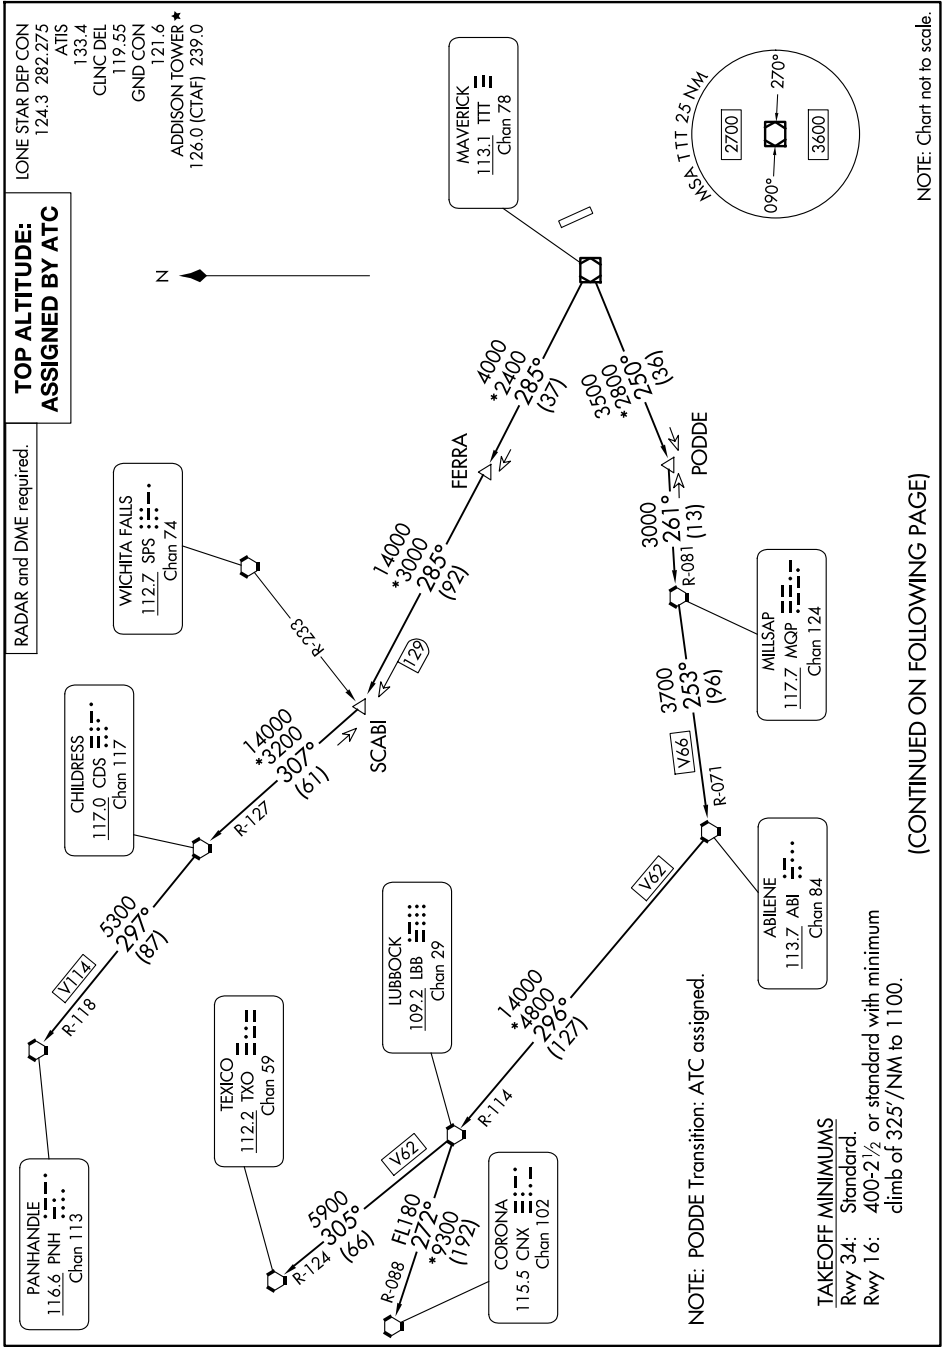

WORTH ONE DEPARTURE

SC-2, 17 APR 2025 to 15 MAY 2025

(CONTINUED ON FOLLOWING PAGE)

SC-2, 17 APR 2025 to 15 MAY 2025

WORTH ONE DEPARTURE