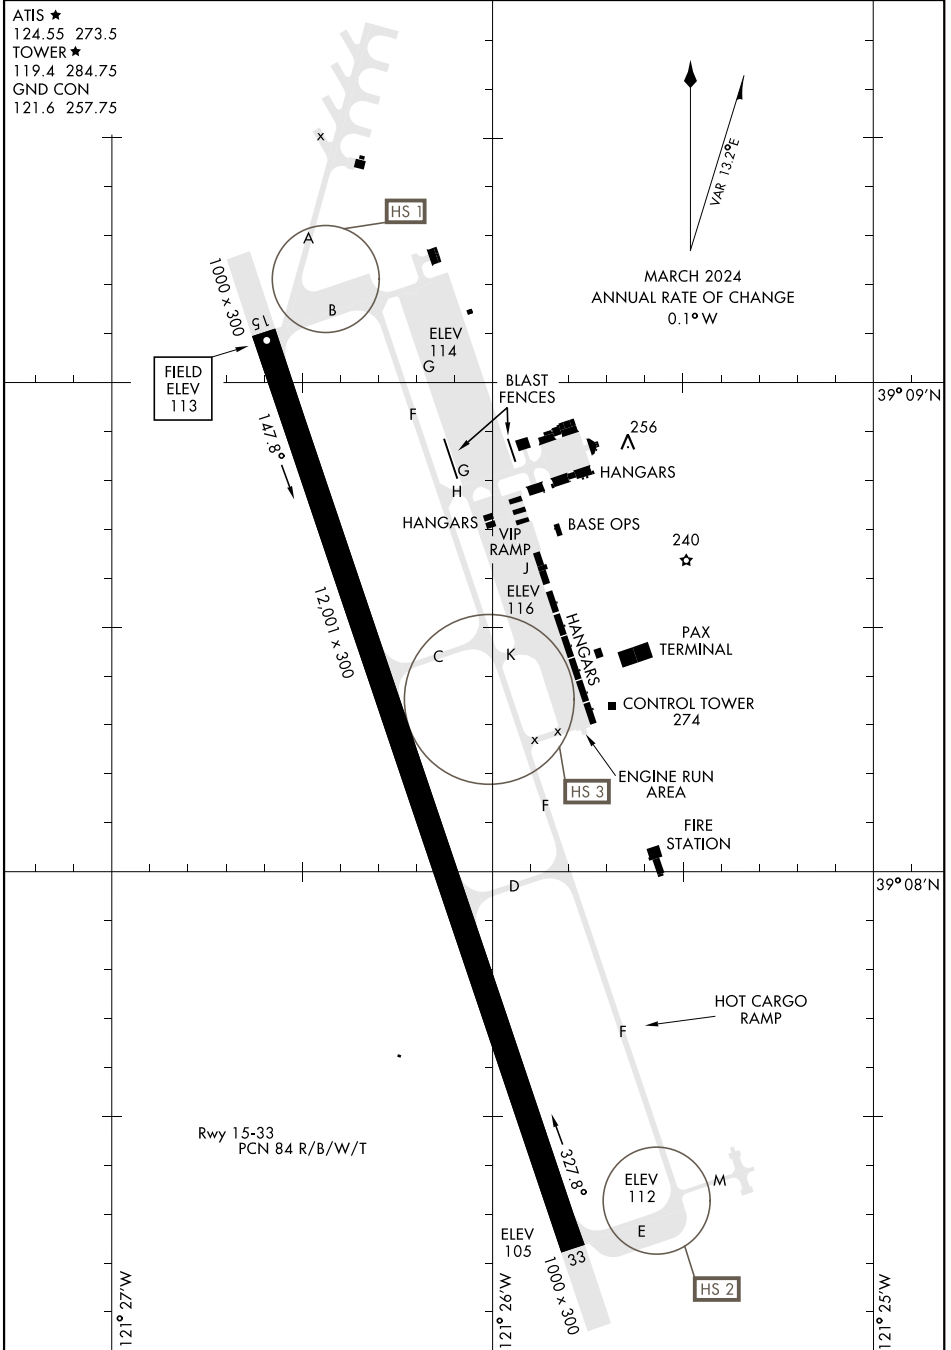

# AIRPORT DIAGRAM

[USAF]

BEALE AFB (KBAB)  
MARYSVILLE, CALIFORNIA

ATIS ★  
124.55 273.5  
TOWER ★  
119.4 284.75  
GND CON  
121.6 257.75

VAR 13.2°E  
MARCH 2024  
ANNUAL RATE OF CHANGE  
0.1°W

SW-2, 17 APR 2025 to 15 MAY 2025

SW-2, 17 APR 2025 to 15 MAY 2025

# AIRPORT DIAGRAM

MARYSVILLE, CALIFORNIA  
BEALE AFB (KBAB)