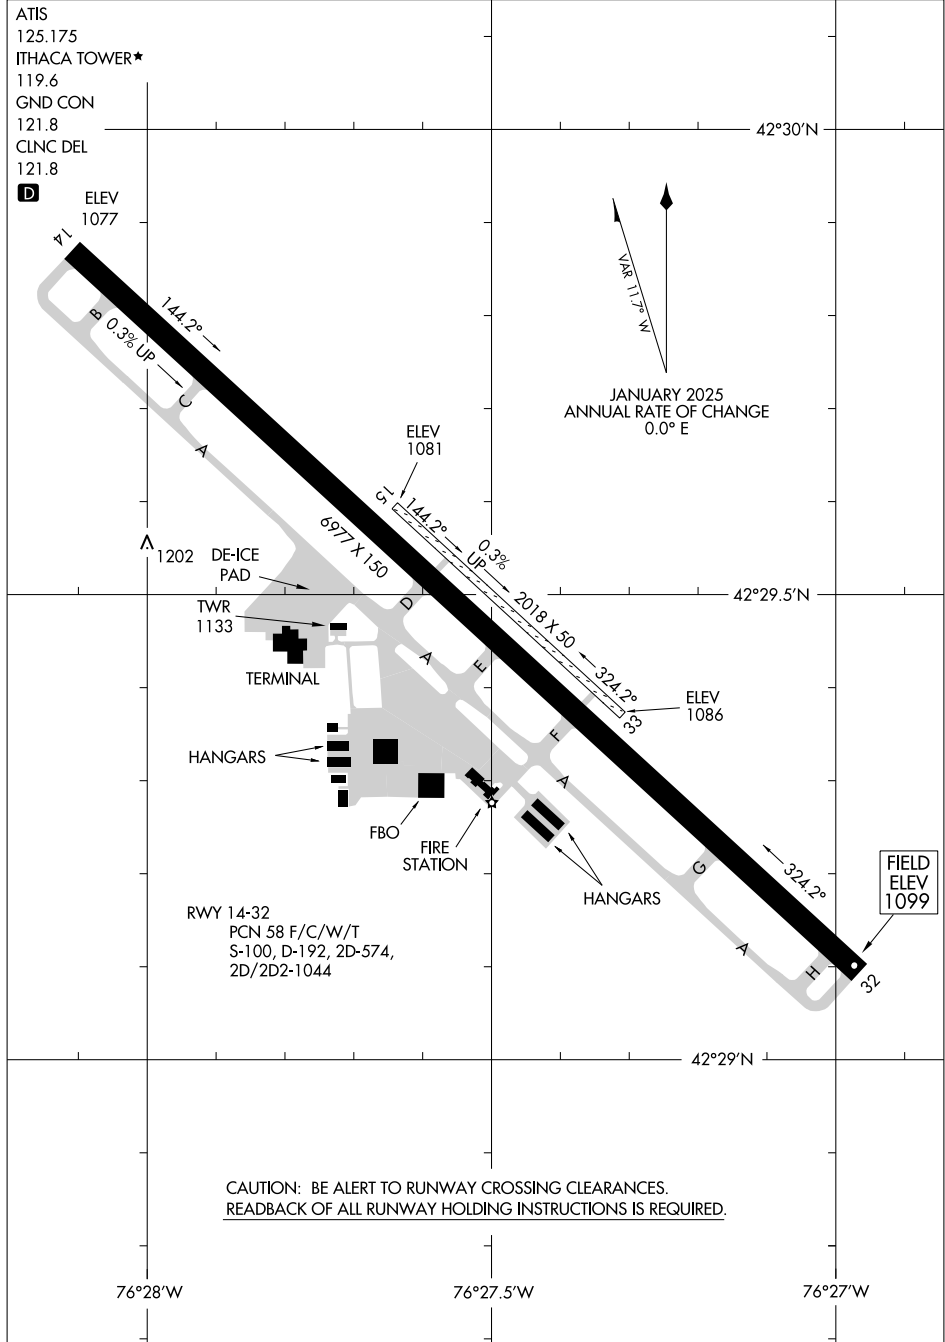

25107

# AIRPORT DIAGRAM

AL-779 (FAA)

ITHACA TOMPKINS INTL (ITH)  
ITHACA, NEW YORK

NE-2, 17 APR 2025 to 15 MAY 2025

NE-2, 17 APR 2025 to 15 MAY 2025