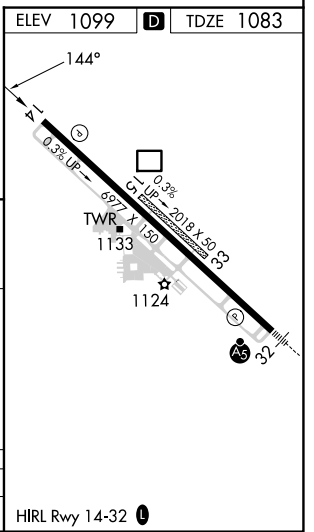

WAAS CH 50415 W14A	APP CRS 144°	Rwy Idg TDZE Apt Elev	6602 1083 1099
--	------------------------	-----------------------------	---

RNAV (GPS) Z RWY 14

ITHACA TOMPKINS INTL (ITH)

⚠ DME/DME RNP-0.3 NA. Visibility reduction by helicopters NA. When local altimeter setting not received, use Elmira altimeter setting and increase DA 84 feet and LPV all Cats visibility ¼ mile.

⚠ MISSED APPROACH: Climb to 3800 direct HUBTU and via track 208° to MESTE and hold.

❄ -19°C

ATIS 125.175	ELMIRA APP CON ★ 124.3 257.8	ITHACA TOWER ★ 119.6 (CTAF) 0	GND CON 121.8	CLNC DEL 121.8	UNICOM 122.95
------------------------	--	---	-------------------------	--------------------------	-------------------------