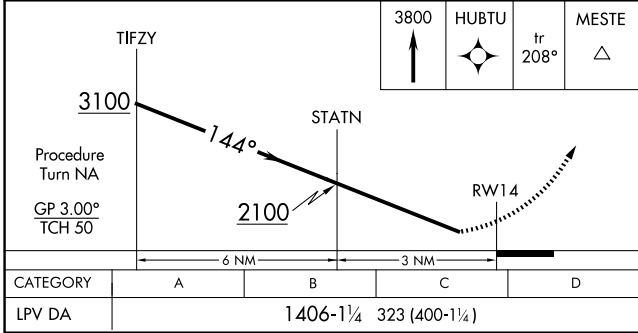

WAAS CH 50415 W14A	APP CRS 144°	Rwy Idg TDZE Apt Elev	6602 1083 1099
--	------------------------	-----------------------------	---

RNAV (GPS) Z RWY 14

ITHACA TOMPKINS INTL (ITH)

⚠ DME/DME RNP-0.3 NA. Visibility reduction by helicopters NA. When local altimeter setting not received, use Elmira altimeter setting and increase DA 84 feet and LPV all Cats visibility ¼ mile.

⚠ MISSED APPROACH: Climb to 3800 direct HUBTU and via track 208° to MESTE and hold.

❄ -19°C

ATIS 125.175	ELMIRA APP CON ★ 124.3 257.8	ITHACA TOWER ★ 119.6 (CTAF) 0	GND CON 121.8	CLNC DEL 121.8	UNICOM 122.95
------------------------	--	---	-------------------------	--------------------------	-------------------------