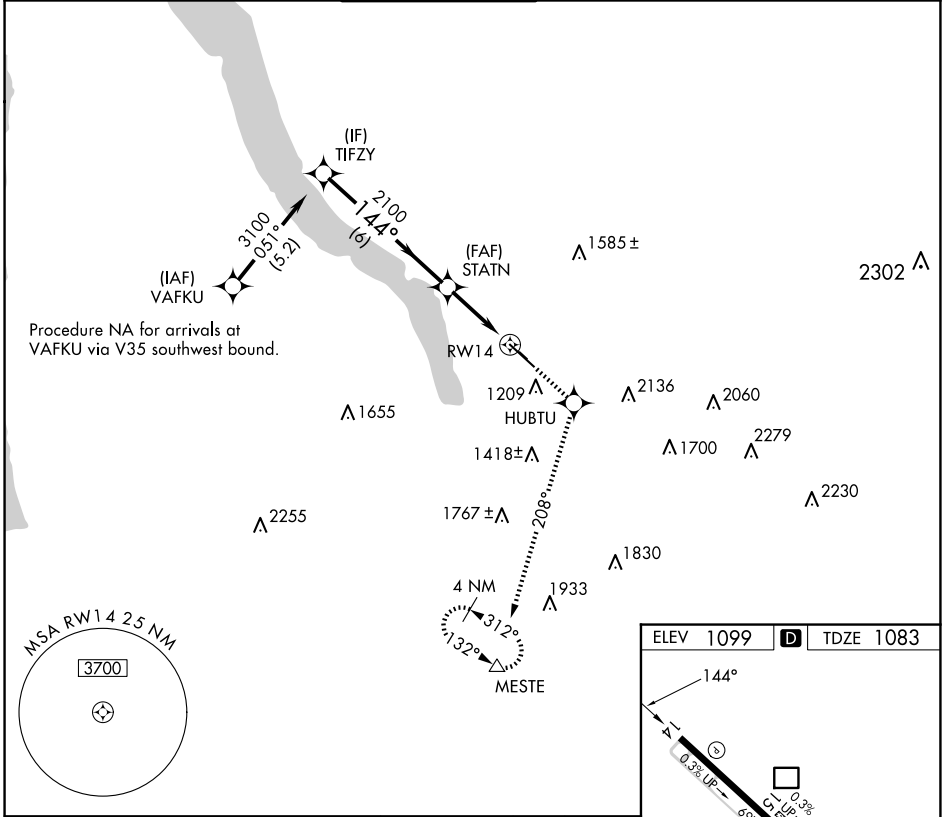

WAAS CH 50415 W14A	APP CRS 144°	Rwy Idg TDZE Apt Elev	6602 1083 1099
--	------------------------	-----------------------------	---

RNAV (GPS) Z RWY 14

ITHACA TOMPKINS INTL (ITH)

⚠ DME/DME RNP-0.3 NA. Visibility reduction by helicopters NA. When local altimeter setting not received, use Elmira altimeter setting and increase DA 84 feet and LPV all Cats visibility ¼ mile.

⚠ MISSED APPROACH: Climb to 3800 direct HUBTU and via track 208° to MESTE and hold.

❄ -19°C

ATIS 125.175	ELMIRA APP CON ★ 124.3 257.8	ITHACA TOWER ★ 119.6 (CTAF) 0	GND CON 121.8	CLNC DEL 121.8	UNICOM 122.95
------------------------	--	---	-------------------------	--------------------------	-------------------------

NE-2, 17 APR 2025 to 15 MAY 2025

NE-2, 17 APR 2025 to 15 MAY 2025