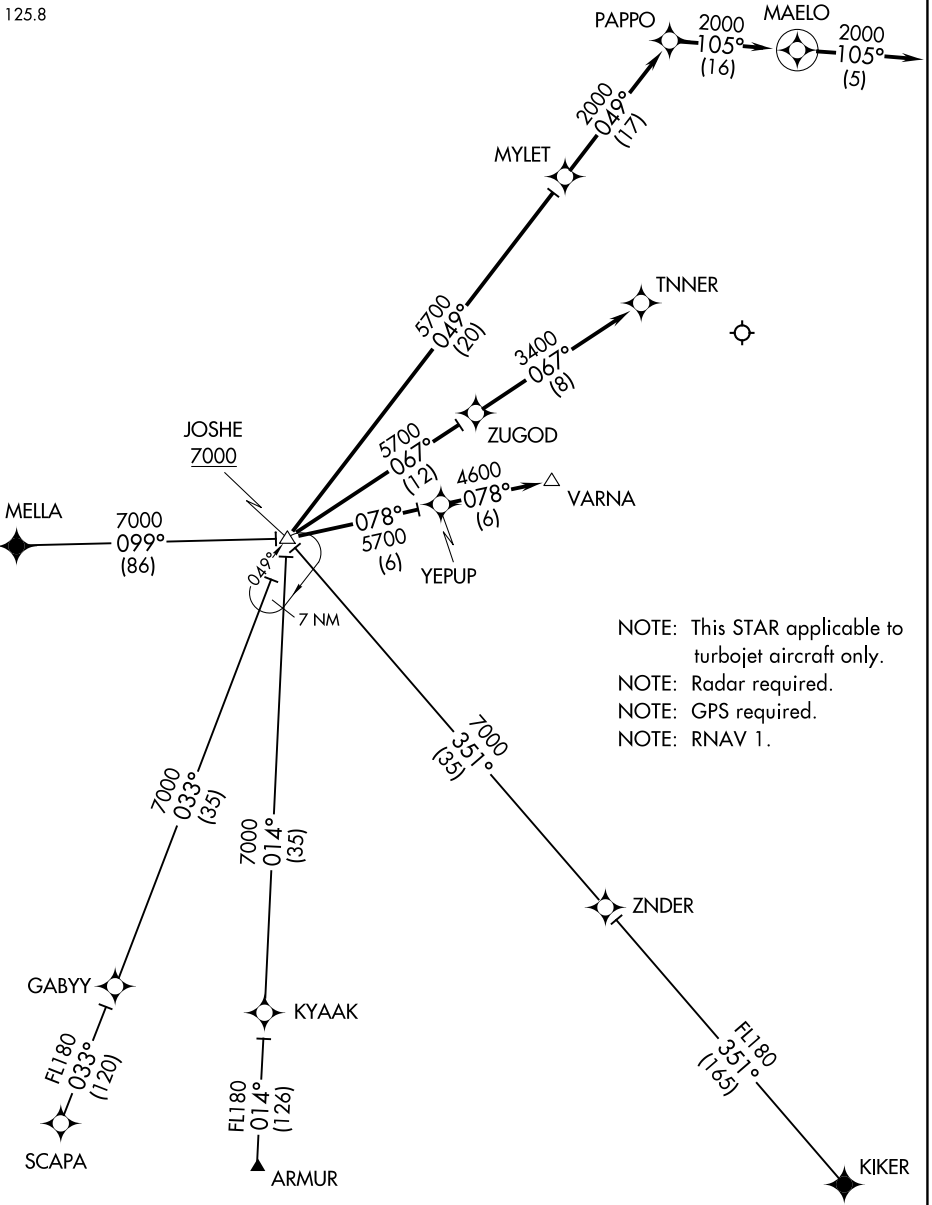

(JOSHE.JOSHE3) 19339

AL-784 (FAA)

LUIS MUNOZ MARIN INTL  
SAN JUAN, PUERTO RICO

# JOSHE THREE ARRIVAL (RNAV)

SAN JUAN APP CON  
119.4 269.2 (WEST & SW)  
120.9 290.2 (NORTH & EAST)  
D-ATIS  
125.8

NOTE: This STAR applicable to turbojet aircraft only.  
 NOTE: Radar required.  
 NOTE: GPS required.  
 NOTE: RNAV 1.

SE-3, 17 APR 2025 to 15 MAY 2025

SE-3, 17 APR 2025 to 15 MAY 2025

NOTE: Chart not to scale.

(NARRATIVE ON FOLLOWING PAGE)

# JOSHE THREE ARRIVAL (RNAV)

(JOSHE.JOSHE3) 18NOV10

SAN JUAN, PUERTO RICO  
LUIS MUNOZ MARIN INTL