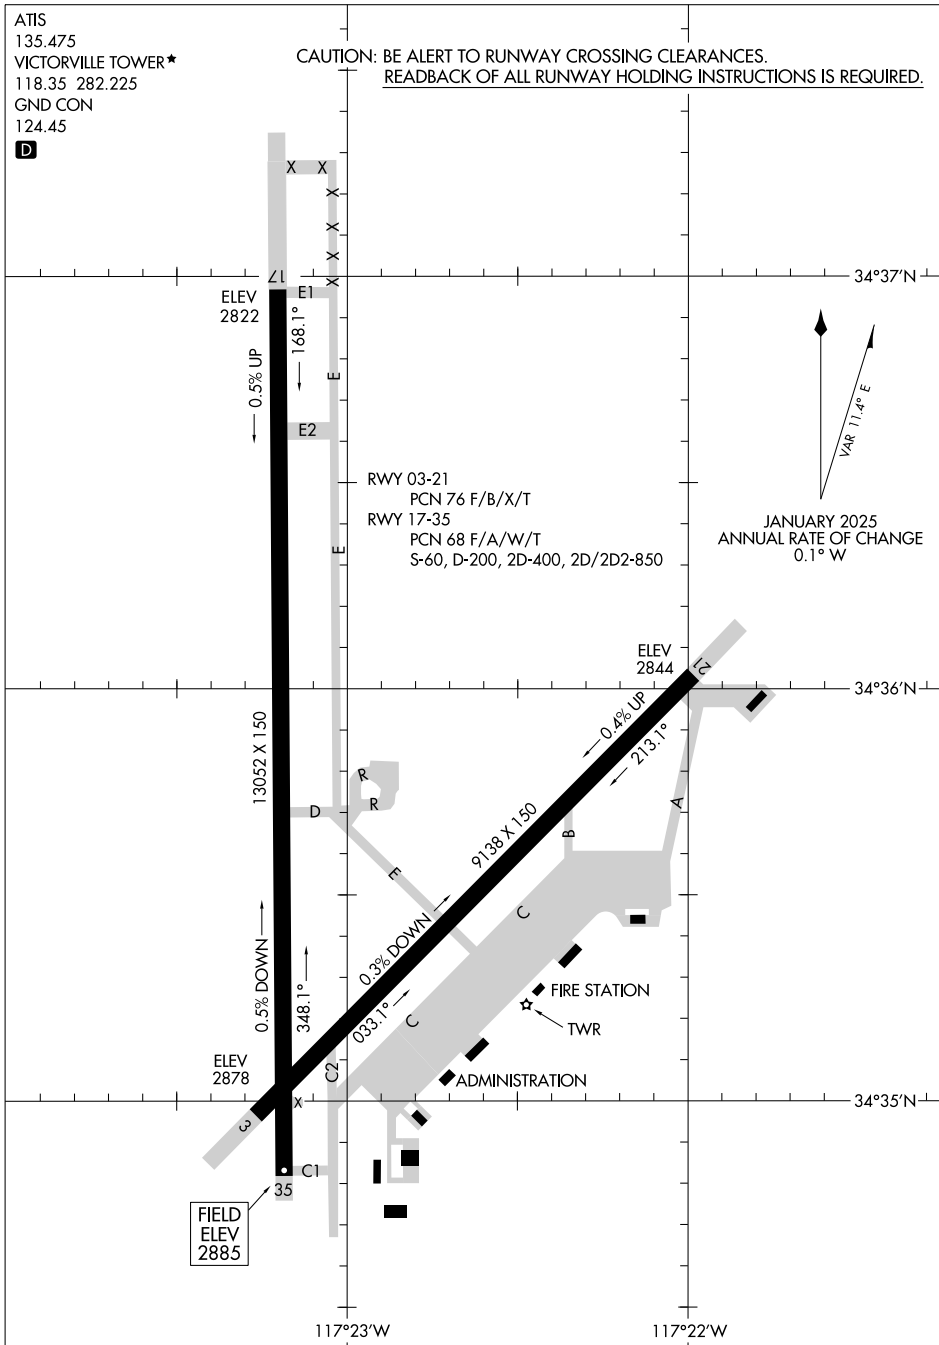

# AIRPORT DIAGRAM

SOUTHERN CALIFORNIA LOGISTICS (VCTV)  
VICTORVILLE, CALIFORNIA

AL-794 (FAA)

ATIS  
135.475  
VICTORVILLE TOWER★  
118.35 282.225  
GND CON  
124.45

CAUTION: BE ALERT TO RUNWAY CROSSING CLEARANCES.  
READBACK OF ALL RUNWAY HOLDING INSTRUCTIONS IS REQUIRED.

SW-3, 17 APR 2025 to 15 MAY 2025

SW-3, 17 APR 2025 to 15 MAY 2025

# AIRPORT DIAGRAM

25107

VICTORVILLE, CALIFORNIA  
SOUTHERN CALIFORNIA LOGISTICS (VCTV)