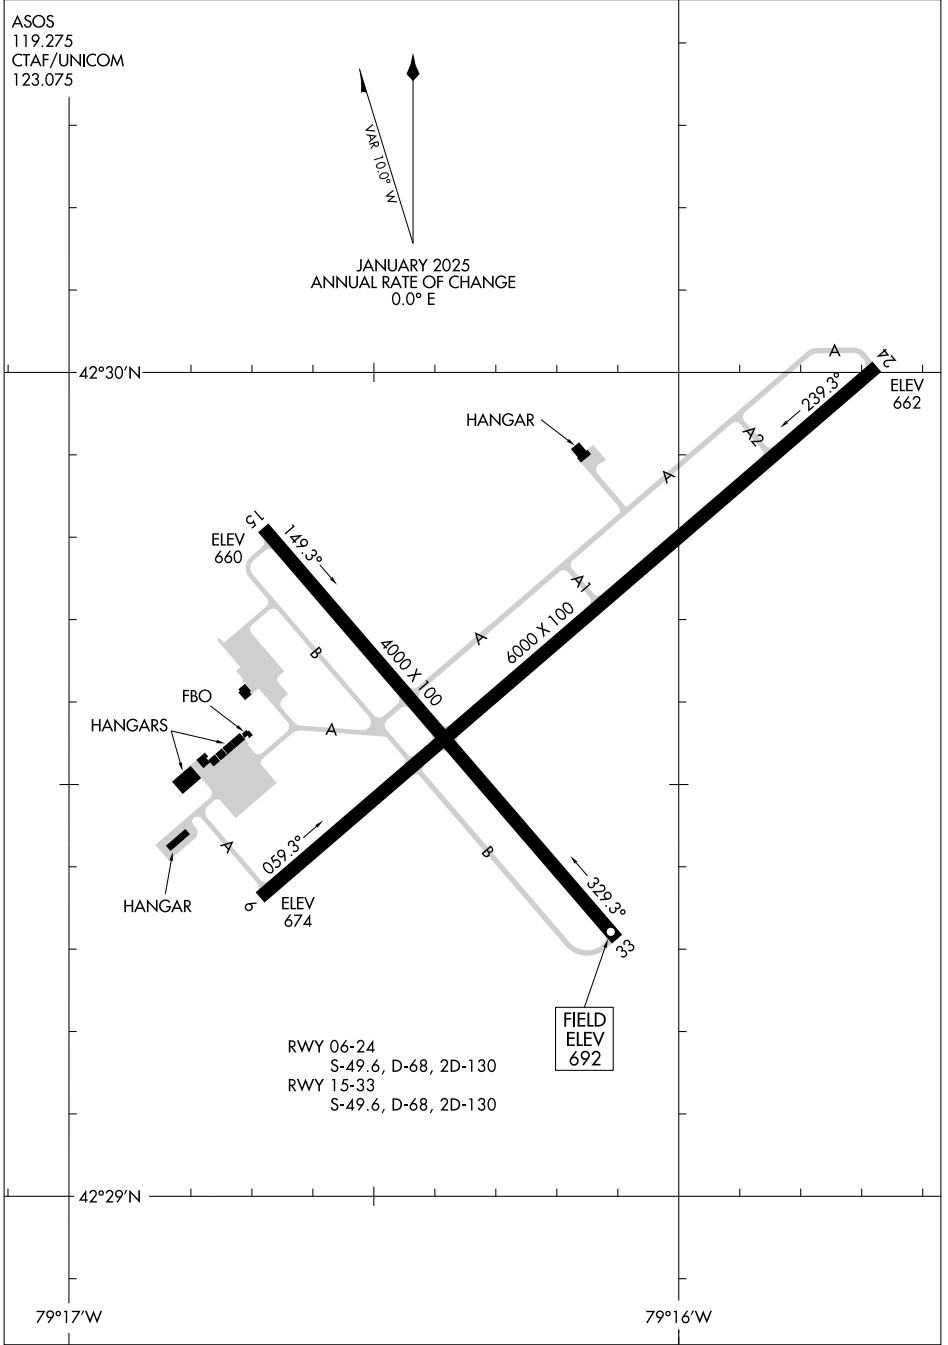

ASOS
119.275
CTAF/UNICOM
123.075

▲
MAG. 10.0° N
JANUARY 2025
ANNUAL RATE OF CHANGE
0.0° E

NE-2, 17 APR 2025 to 15 MAY 2025

NE-2, 17 APR 2025 to 15 MAY 2025

RWY 06-24
S-49.6, D-68, 2D-130
RWY 15-33
S-49.6, D-68, 2D-130

FIELD
ELEV
692