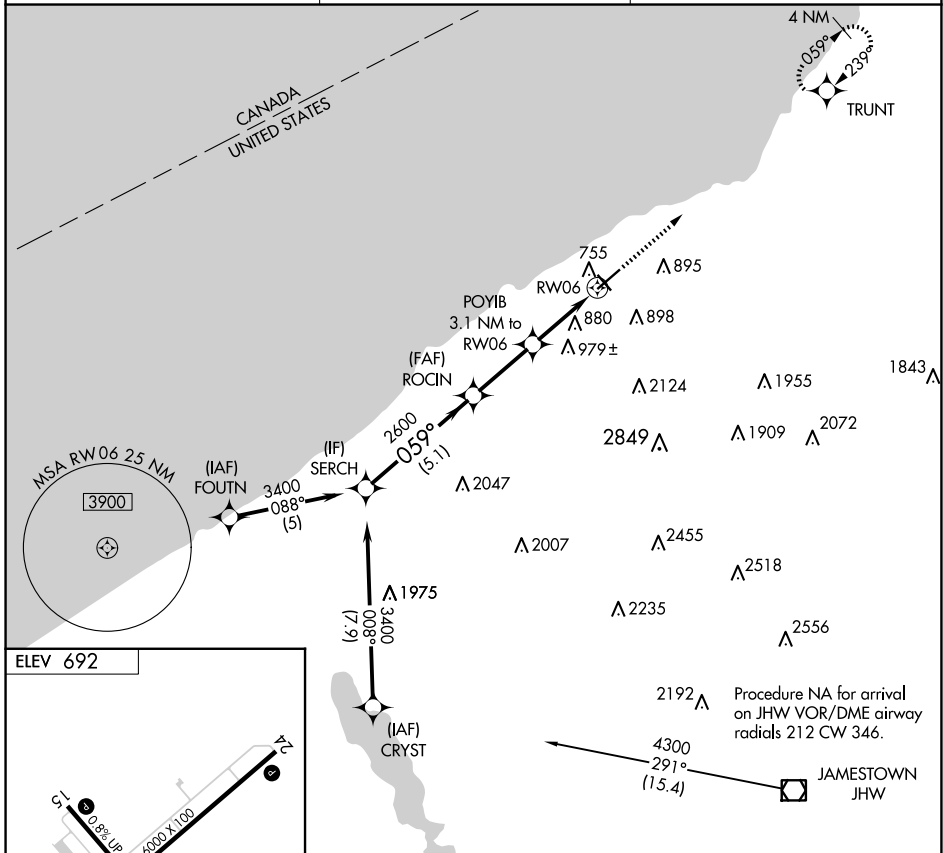

APP CRS	Rwy Idg	N/A
059°	TDZE	N/A
	Apt Elev	692

RNAV (GPS)-B

CHAUTAUGUA COUNTY/DUNKIRK (DKK)

RNP APCH:

Circling to Rwy 6, 24, 33 NA at night.
 Circling Cat D NA southeast of Rwy 6 and southwest of Rwy 33.
 -22°C

MISSED APPROACH: Climb to 3200 direct TRUNT and hold.

ASOS
119.275

BUFFALO APP CON
126.5 317.6

UNICOM
123.075 (CTAF)

MIRL Rwy 15-33
 REIL Rwy 6 and 24
 HIRL Rwy 6-24

CATEGORY	A	B	C	D
CIRCLING	1200-1 508 (600-1)	1320-1 628 (700-1)	1640-2¾ 948 (1000-2¾)	2140-3 1448 (1500-3)

NE-2, 17 APR 2025 to 15 MAY 2025

NE-2, 17 APR 2025 to 15 MAY 2025