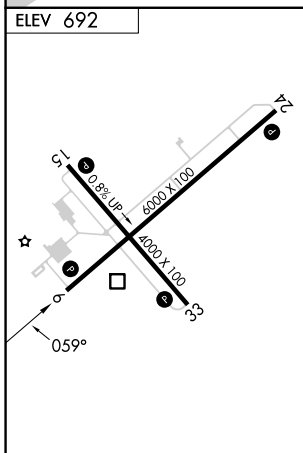

APP CRS	Rwy Idg	N/A
059°	TDZE	N/A
	Apt Elev	692

RNAV (GPS)-B

CHAUTAUGUA COUNTY/DUNKIRK (DKK)

RNP APCH:

Circling to Rwy 6, 24, 33 NA at night.
 Circling Cat D NA southeast of Rwy 6 and southwest of Rwy 33.
 -22°C

MISSED APPROACH: Climb to 3200 direct TRUNT and hold.

ASOS
119.275

BUFFALO APP CON
126.5 317.6

UNICOM
123.075 (CTAF)

MIRL Rwy 15-33
 REIL Rwy 6 and 24
 HIRL Rwy 6-24

CATEGORY	A	B	C	D
CIRCLING	1200-1 508 (600-1)	1320-1 628 (700-1)	1640-2¾ 948 (1000-2¾)	2140-3 1448 (1500-3)