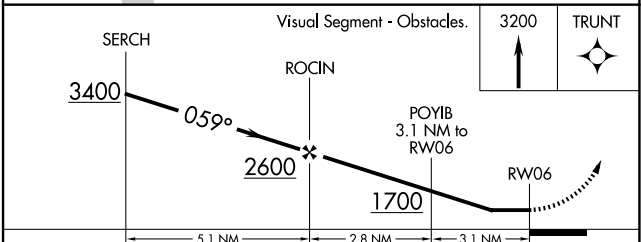

MISSED APPROACH: Climb to 3200 direct TRUNT and hold.

ASOS
119.275

BUFFALO APP CON
126.5 317.6

UNICOM
123.075 (CTAF)

MIRL Rwy 15-33
 REIL Rwy 6 and 24
 HIRL Rwy 6-24

CATEGORY	A	B	C	D
CIRCLING	1200-1 508 (600-1)	1320-1 628 (700-1)	1640-2¾ 948 (1000-2¾)	2140-3 1448 (1500-3)