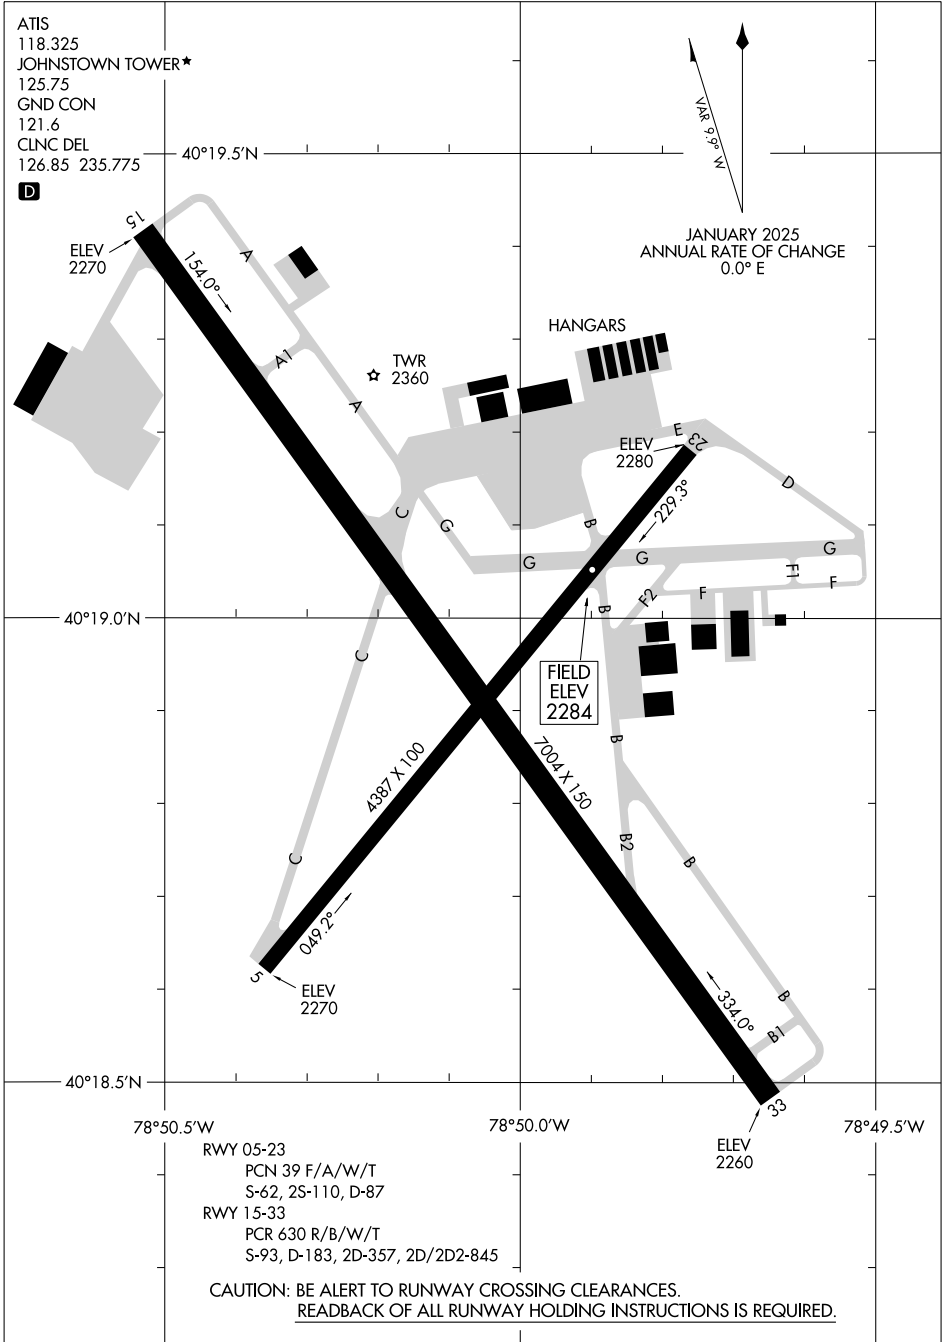

25107

AIRPORT DIAGRAM

JOHN MURTHA JOHNSTOWN/CAMBRIA COUNTY (JST)
AL-898 (FAA) JOHNSTOWN, PENNSYLVANIA

AIRPORT DIAGRAM

25107

JOHNSTOWN, PENNSYLVANIA
JOHN MURTHA JOHNSTOWN/CAMBRIA COUNTY (JST)