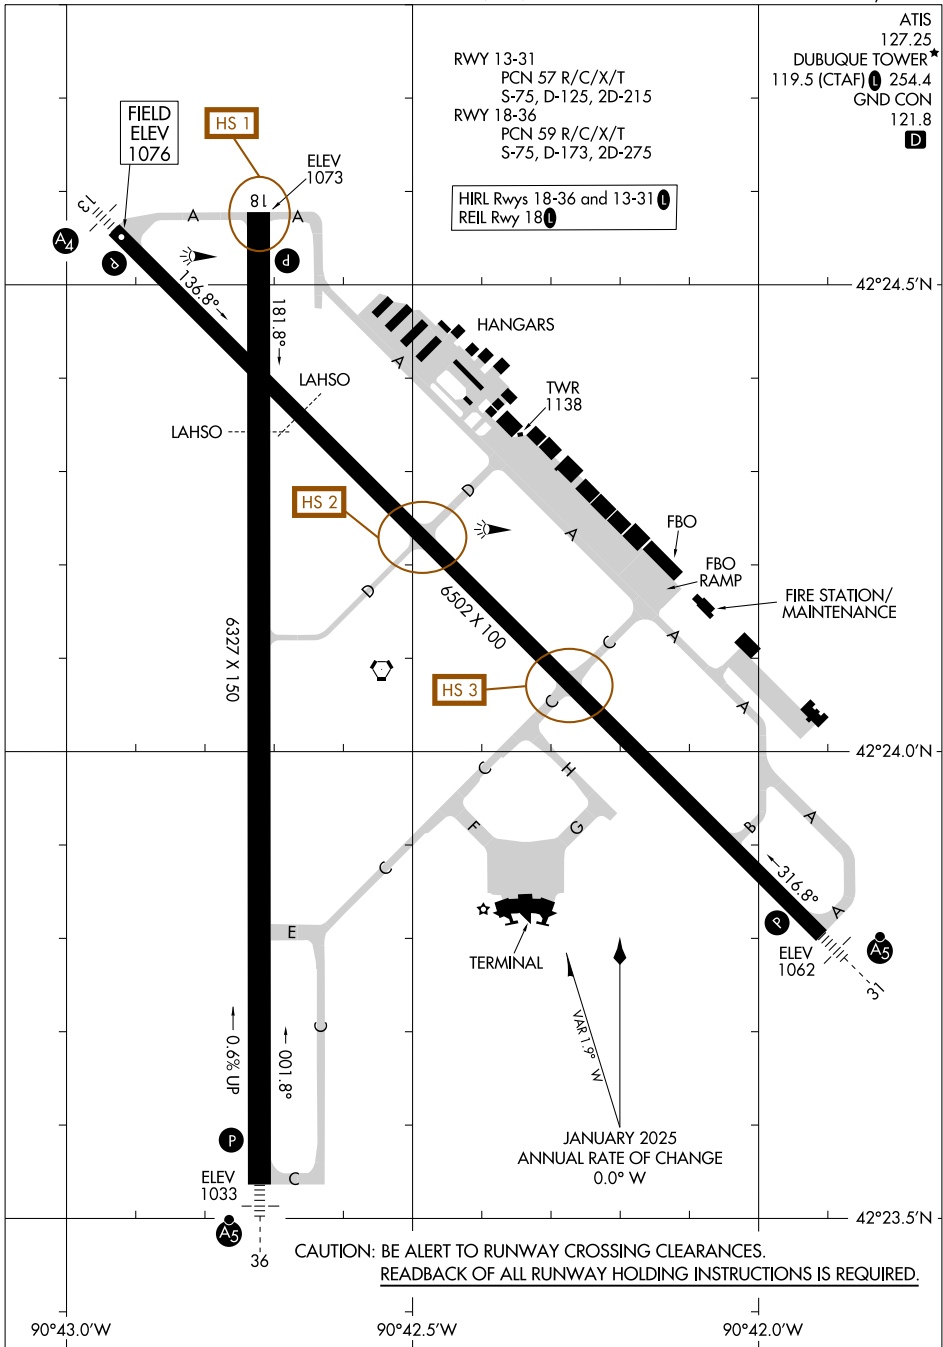

# AIRPORT DIAGRAM

AL-923 (FAA)

DUBUQUE RGNL (DBQ)  
DUBUQUE, IOWA

ATIS 127.25  
 DUBUQUE TOWER\* 119.5 (CTAF) 125.4  
 GND CON 121.8  
 D

NC-3, 17 APR 2025 to 15 MAY 2025

NC-3, 17 APR 2025 to 15 MAY 2025

# AIRPORT DIAGRAM

DUBUQUE, IOWA  
DUBUQUE RGNL (DBQ)