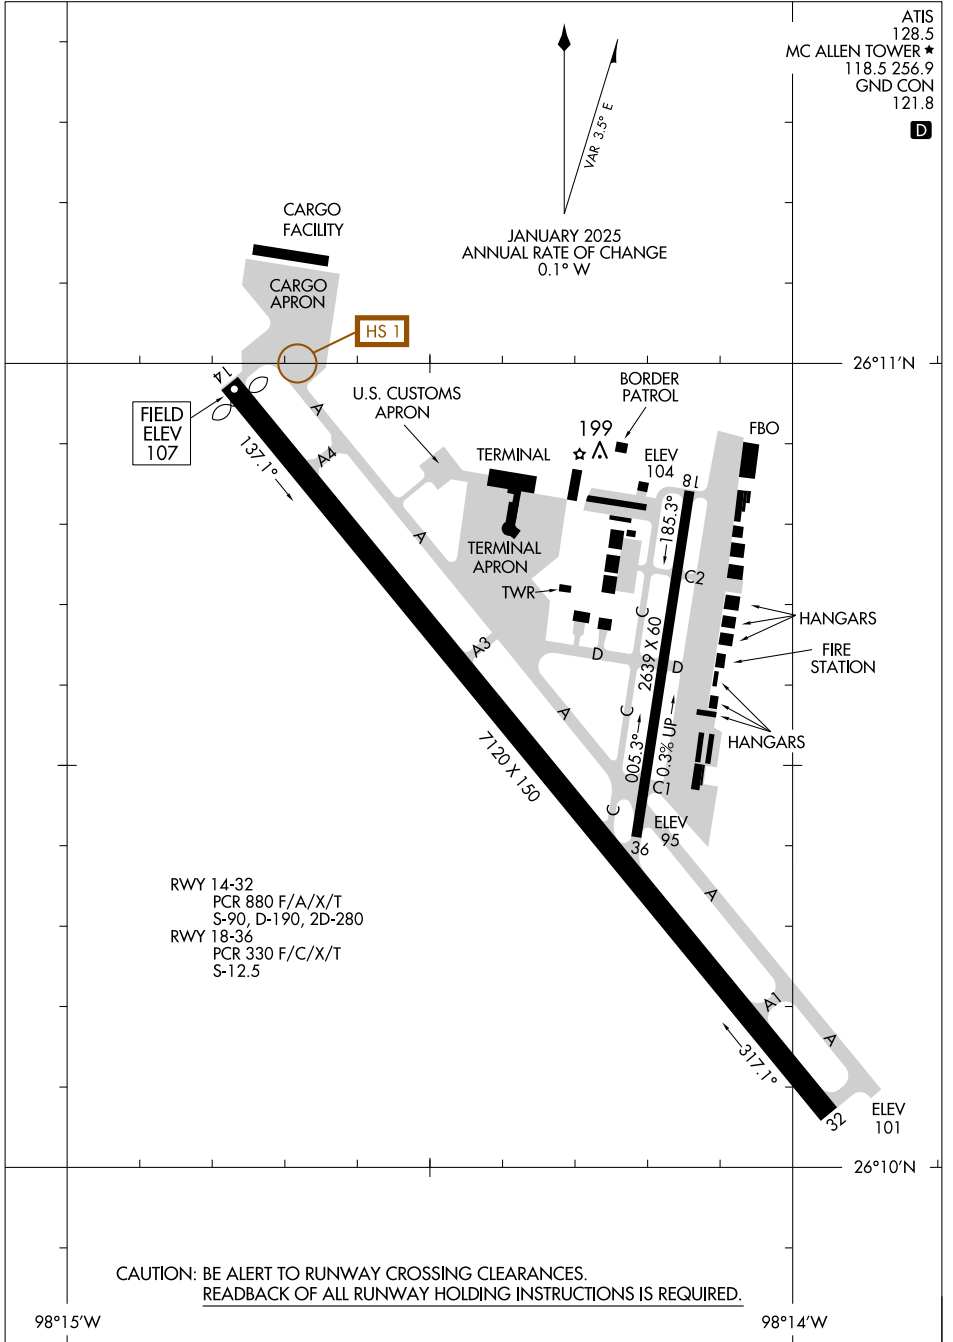

25107

AIRPORT DIAGRAM

AL-985 (FAA)

MC ALLEN INTL (MFE)

MC ALLEN, TEXAS

CAUTION: BE ALERT TO RUNWAY CROSSING CLEARANCES.
 READBACK OF ALL RUNWAY HOLDING INSTRUCTIONS IS REQUIRED.

AIRPORT DIAGRAM

25107

MC ALLEN, TEXAS

MC ALLEN INTL (MFE)

SC-3, 17 APR 2025 to 15 MAY 2025

SC-3, 17 APR 2025 to 15 MAY 2025