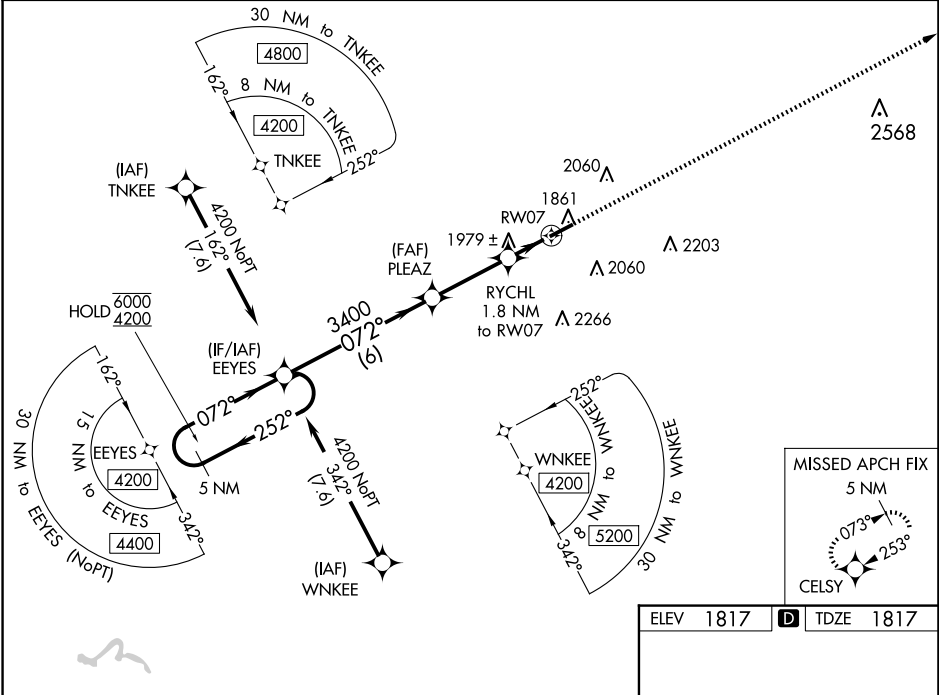

WAAS CH 82116 W07A	APP CRS 072°	Rwy Idg TDZE Apt Elev	5503 1817 1817
--	------------------------	-----------------------------	---

RNAV (GPS) RWY 7

DUBOIS RGNL (DUJ)

RNP APCH.

⚠ Circling NA for Cat D south of Rwy 7-25. For uncompensated Baro-VNAV systems, LNAV/VNAV NA below -21°C or above 54°C.

MISSED APPROACH: Climb to 4200 direct CELSY and hold.

ASOS 119.025	CLEVELAND CENTER 126.725 291.65	UNICOM 123.0 (CTAF) 0
------------------------	---	---------------------------------

NE-4, 17 APR 2025 to 15 MAY 2025

NE-4, 17 APR 2025 to 15 MAY 2025

ELEV 1817	D TDZE 1817
-----------	--------------------

CATEGORY	A	B	C	D
LPV DA		2017-3/4	200 (200-3/4)	
LNAV/VNAV DA		2160-1	343 (400-1)	
LNAV MDA	2240-1	423 (500-1)	2240-1 1/4	423 (500-1 1/4)
C CIRCLING	2320-1 503 (600-1)	2360-1 543 (600-1)	2380-1 1/2 563 (600-1 1/2)	2400-2 583 (600-2)

HIRL Rwy 7-25 **0**
REIL Rwy 7 **0**