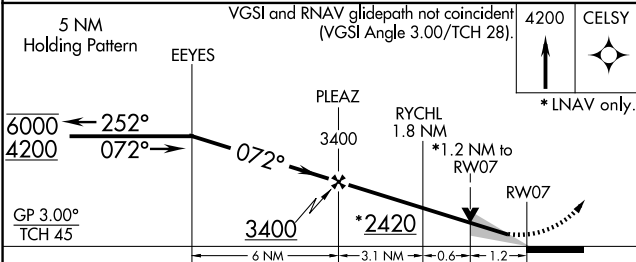

WAAS CH 82116 W07A	APP CRS 072°	Rwy Idg TDZE Apt Elev	5503 1817 1817

RNAV (GPS) RWY 7

DUBOIS RGNL (DUJ)

RNP APCH.

⚠ Circling NA for Cat D south of Rwy 7-25. For uncompensated Baro-VNAV systems, LNAV/VNAV NA below -21°C or above 54°C.

MISSED APPROACH: Climb to 4200 direct CELSY and hold.

ASOS 119.025	CLEVELAND CENTER 126.725 291.65	UNICOM 123.0 (CTAF) 0

NE-4, 17 APR 2025 to 15 MAY 2025

NE-4, 17 APR 2025 to 15 MAY 2025

ELEV 1817	D TDZE 1817

CATEGORY	A	B	C	D
LPV DA		2017-3/4	200 (200-3/4)	
LNAV/VNAV DA		2160-1	343 (400-1)	
LNAV MDA	2240-1	423 (500-1)	2240-1 1/4	423 (500-1 1/4)
C CIRCLING	2320-1 503 (600-1)	2360-1 543 (600-1)	2380-1 1/2 563 (600-1 1/2)	2400-2 583 (600-2)

HIRL Rwy 7-25 **0**
REIL Rwy 7 **0**