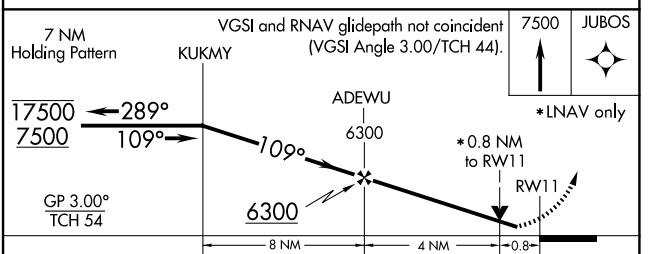

CATEGORY	A	B	C	D
LPV DA		4966-1	250 (300-1)	
LNAV/VNAV DA		4966-1	250 (300-1)	
LNAV MDA		5020-1	304 (400-1)	
☒ CIRCLING	5140-1 424 (500-1)	5260-1 544 (600-1)	5420-2 704 (800-2)	5420-2 1/4 704 (800-2 1/4)