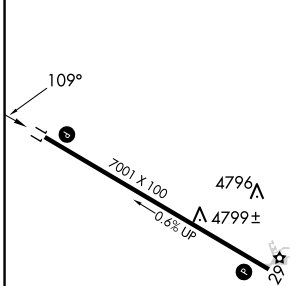

CATEGORY	A	B	C	D
LPV DA		4966-1	250 (300-1)	
LNAV/VNAV DA		4966-1	250 (300-1)	
LNAV MDA		5020-1	304 (400-1)	
☒ CIRCLING	5140-1 424 (500-1)	5260-1 544 (600-1)	5420-2 704 (800-2)	5420-2 1/4 704 (800-2 1/4)