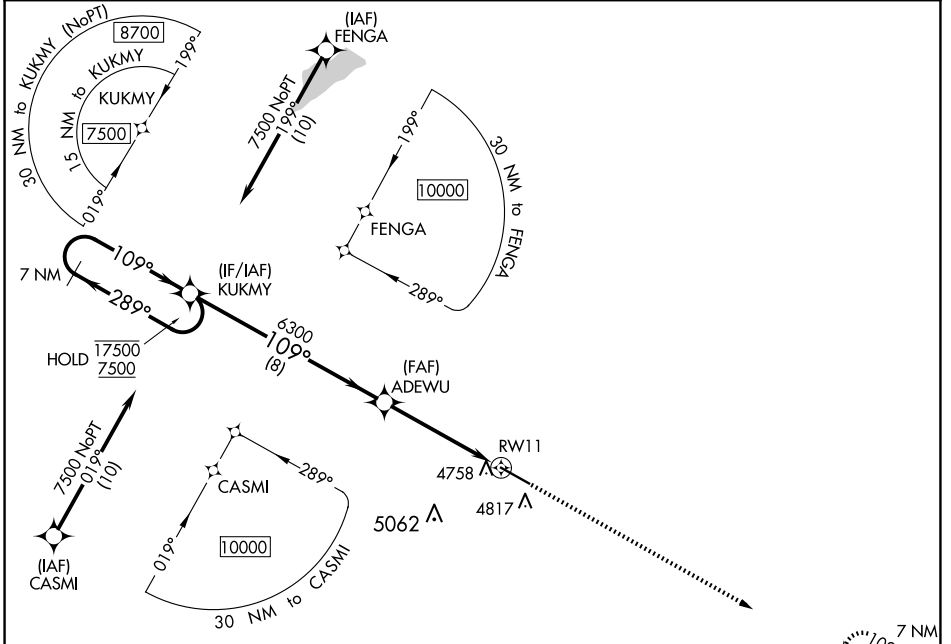

WAAS CH 82340 W11A	APP CRS 109°	Rwy Idg TDZE Apt Elev	7001 4716 4716
--	------------------------	-----------------------------	---

RNAV (GPS) RWY 11

COLORADO PLAINS RGNL (AKO)

RNP APCH ▼ Rwy 11 helicopter visibility reduction below 3/4 SM NA. ▲ For uncompensated Baro-VNAV systems, LNAV/VNAV NA below -22°C or above 54°C.	MISSED APPROACH: Climb to 7500 direct JUBOS and hold.
---	---

ASOS 135.475	DENVER CENTER 133.95 317.55	UNICOM 122.8 (CTAF) 0
------------------------	---------------------------------------	---------------------------------

SW-1, 17 APR 2025 to 15 MAY 2025

SW-1, 17 APR 2025 to 15 MAY 2025

ELEV 4716	TDZE 4716
-----------	-----------

CATEGORY	A	B	C	D
LPV DA		4966-1	250 (300-1)	
LNAV/VNAV DA		4966-1	250 (300-1)	
LNAV MDA		5020-1	304 (400-1)	
<input checked="" type="checkbox"/> CIRCLING	5140-1 424 (500-1)	5260-1 544 (600-1)	5420-2 704 (800-2)	5420-2 1/4 704 (800-2 1/4)